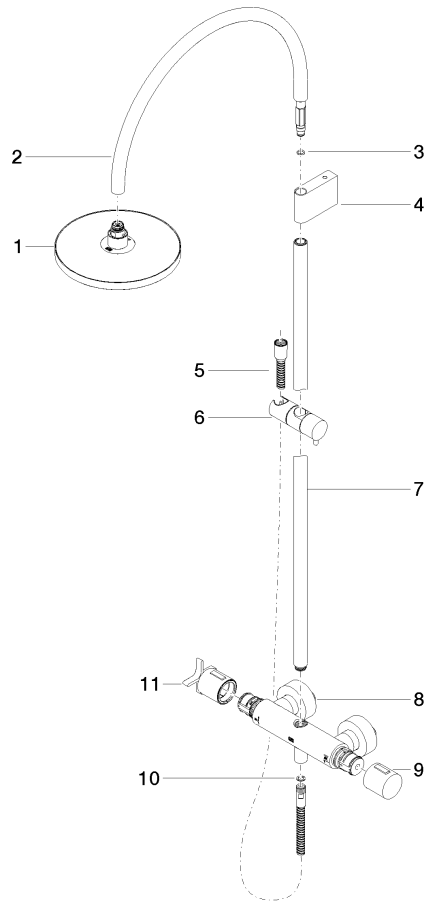

**VAIA Shower pipe with shower thermostat without hand shower FlowReduce -
Brushed Champagne (22kt Gold)**

VAIA

34 459 809

- shower with fixed riser projection 452mm
- overhead shower: rain flow
- rain shower Ø 220 mm
- rain shower with anti-scale system
- max. rainshower flow 7 l/min
- Function from: 6 l/min
- rotary diverter with volume control and shut-off function
- slide-on rosettes Ø 70 mm
- height of fittings up to rain shower (bottom edge) 964mm
- height of fittings up to top edge of elbow 1267mm
- gauge 150 mm - 13 mm
- metal shower hose 1750mm with integrated anti-twist protection
- 1/2" connection
- slide bar
- Pipe diameter 23.5 mm
- This product can help a building meet the requirements of Green Building Rating Systems, e.g. LEED®, BREEAM®, DGNB
- WRAS 2204013

VAIA

34 459 809

mm [inches]

1:10

Flow rate chart

Codes & Standards

DIN 4109

EN 1717

WRAS_2204

LGA_38

Belgaqua_24-006-2

VAIA Shower pipe with shower thermostat without hand shower FlowReduce -
Brushed Champagne (22kt Gold)

VAIA

34 459 809

Parts for other
finishes can be found
here: [Chrome](#)

VAIA Shower pipe with shower thermostat without hand shower FlowReduce -
Brushed Champagne (22kt Gold)

VAIA

34 459 809

Spare parts list

No.	Item Number	Name	Quantity used	Delivery time
	90 12 05 092 20-46	shower	11	30