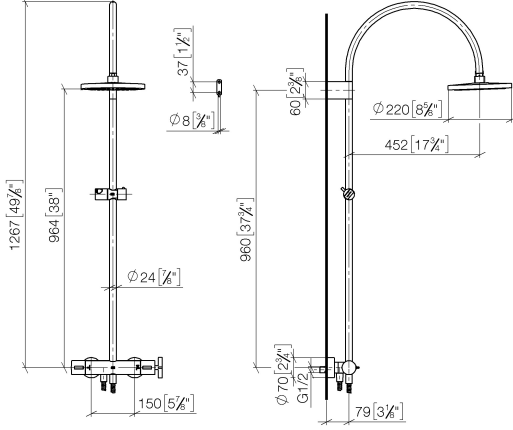

**VAIA Shower pipe with shower thermostat without hand shower FlowReduce -
Brushed Champagne (22kt Gold)**

VAIA

34 459 809

- shower with fixed riser projection 452mm
- overhead shower: rain flow
- rain shower Ø 220 mm
- rain shower with anti-scale system
- max. rainshower flow 7 l/min
- Function from: 6 l/min
- rotary diverter with volume control and shut-off function
- slide-on rosettes Ø 70 mm
- height of fittings up to rain shower (bottom edge) 964mm
- height of fittings up to top edge of elbow 1267mm
- gauge 150 mm - 13 mm
- metal shower hose 1750mm with integrated anti-twist protection
- 1/2" connection
- slide bar
- Pipe diameter 23.5 mm
- This product can help a building meet the requirements of Green Building Rating Systems, e.g. LEED®, BREEAM®, DGNB
- WRAS 2204013

VAIA

34 459 809

mm [inches]

1:10

Flow rate chart

Codes & Standards

DIN 4109

EN 1717