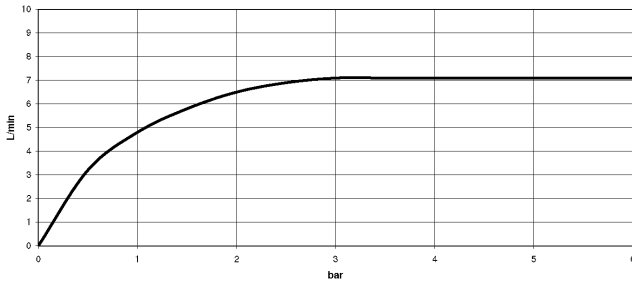

**VAIA Shower pipe with shower thermostat without hand shower FlowReduce -
Brushed Champagne (22kt Gold)**

VAIA

34 459 809

- shower with fixed riser projection 452mm
- overhead shower: rain flow
- rain shower Ø 220 mm
- rain shower with anti-scale system
- max. rainshower flow 7 l/min
- Function from: 6 l/min
- rotary diverter with volume control and shut-off function
- slide-on rosettes Ø 70 mm
- height of fittings up to rain shower (bottom edge) 964mm
- height of fittings up to top edge of elbow 1267mm
- gauge 150 mm - 13 mm
- metal shower hose 1750mm with integrated anti-twist protection
- 1/2" connection
- slide bar
- Pipe diameter 23.5 mm
- This product can help a building meet the requirements of Green Building Rating Systems, e.g. LEED®, BREEAM®, DGNB
- WRAS 2204013

VAIA

34 459 809

mm [inches]

1:10

Flow rate chart

Codes & Standards

DIN 4109

EN 1717