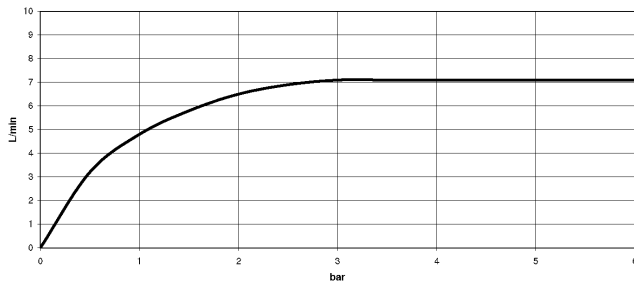

**VAIA Shower pipe with shower thermostat without hand shower FlowReduce -
Brushed Dark Platinum**

VAIA

34 459 809

- shower with fixed riser projection 452mm
- overhead shower: rain flow
- rain shower Ø 220 mm
- rain shower with anti-scale system
- max. rainshower flow 7 l/min
- Function from: 6 l/min
- rotary diverter with volume control and shut-off function
- slide-on rosettes Ø 70 mm
- height of fittings up to rain shower (bottom edge) 964mm
- height of fittings up to top edge of elbow 1267mm
- gauge 150 mm - 13 mm
- metal shower hose 1750mm with integrated anti-twist protection
- 1/2" connection
- slide bar
- Pipe diameter 23.5 mm
- This product can help a building meet the requirements of Green Building Rating Systems, e.g. LEED®, BREEAM®, DGNB
- WRAS 2204013

VAIA

34 459 809

mm [inches]

1:10

Flow rate chart

Codes & Standards

DIN 4109

EN 1717