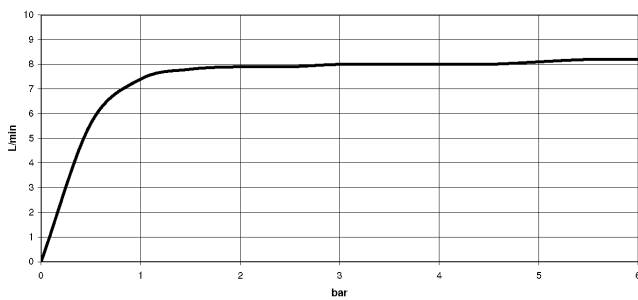

**Required miscellaneous**

	<b>Hand shower FlowReduce - Chrome</b>	28 018 979-00 0010
--	--	-----------------------

Showerpipe with shower thermostat without hand shower FlowReduce 220 mm  
- Chrome

TARA

34 459 892  
mm [inches]  
M 1:10

Flow rate chart

Certificates

Belgaqua\_21-032- WRAS\_2204013. LGA\_38737.  
27\_5.

34 459 892