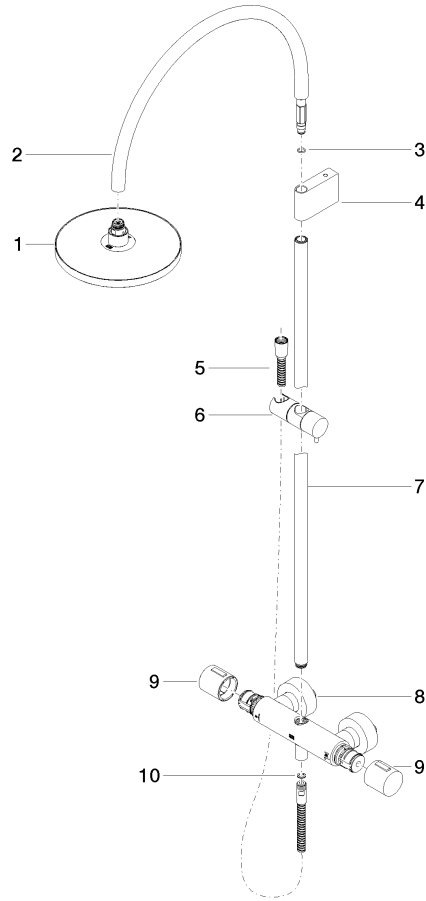

**Showerpipe with shower thermostat without hand shower FlowReduce 220 mm  
- Chrome**

TARA

34 459 892

Fits: TARA, VAIA, META

- shower with fixed riser projection 452mm
- overhead shower: rain flow
- rain shower Ø 220 mm
- rain shower with anti-scale system
- max. rainshower flow 7 l/min
- rotary diverter with volume control and shut-off function
- slide-on rosettes Ø 70 mm
- height of fittings up to rain shower (bottom edge) 963mm
- height of fittings up to top edge of elbow 1267mm
- gauge 150 mm - 13 mm
- metal shower hose 1750mm with integrated anti-twist protection
- 1/2" connection
- slide bar
- Pipe diameter 23.5 mm
- quick clearing
- This product can help a building meet the requirements of Green Building Rating Systems, e.g. LEED®, BREEAM®, DGNB

**Required miscellaneous**

	<b>Hand shower FlowReduce - Chrome</b>	28 018 979-00 0010
--	--	-----------------------

Showerpipe with shower thermostat without hand shower FlowReduce 220 mm  
- Chrome

TARA

34 459 892  
mm [inches]  
M 1:10

Flow rate chart

Certificates

Belgaqua\_21-032- WRAS\_2204013. LGA\_38737.  
27\_5.

34 459 892

### Spare parts list

No.	Item Number	Name	Quantity used	Delivery time
1	90 12 05 092 20-00	shower	1	10
2	04 28 22 346 00-00	pipe	1	10
3	09 14 10 008 90	seal	1	2
4	90 17 11 150 00-00	holder	1	10
5	28 322 970-00	Metal shower hose 1/2" x 3/8" x 1750 mm - Chrome	1	2
6	12 570 970-00	Slide unit - Chrome	1	10
7	90 28 22 349 00-00	pipe	1	10
8	04 17 01 250 00-00	connection	1	10
9	90 17 33 015 00-00	handle	2	10
10	90 14 20 026 00 90	seal	1	2