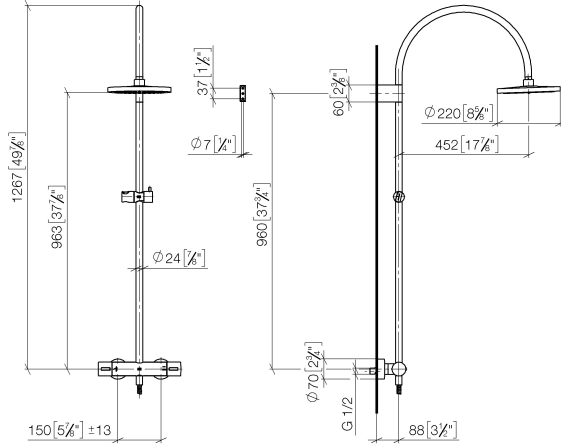

**Showerpipe with shower thermostat without hand shower FlowReduce 220 mm  
- Chrome**

TARA

34 459 892

Fits: TARA, VAIA, META

- shower with fixed riser projection 452mm
- overhead shower: rain flow
- rain shower Ø 220 mm
- rain shower with anti-scale system
- max. rainshower flow 7 l/min
- rotary diverter with volume control and shut-off function
- slide-on rosettes Ø 70 mm
- height of fittings up to rain shower (bottom edge) 963mm
- height of fittings up to top edge of elbow 1267mm
- gauge 150 mm - 13 mm
- metal shower hose 1750mm with integrated anti-twist protection
- 1/2" connection
- slide bar
- Pipe diameter 23.5 mm
- quick clearing
- This product can help a building meet the requirements of Green Building Rating Systems, e.g. LEED®, BREEAM®, DGNB

**Required miscellaneous**

	<b>Hand shower FlowReduce - Chrome</b>	28 018 979-00 0010
--	--	-----------------------

Showerpipe with shower thermostat without hand shower FlowReduce 220 mm  
- Chrome

TARA

34 459 892  
mm [inches]  
M 1:10

Flow rate chart

Certificates

Belgaqua\_21-032- WRAS\_2204013. LGA\_38737.  
27\_5.

34 459 892

### Spare parts list

No.	Item Number	Name	Quantity used	Delivery time
1	90 12 05 092 20-00	shower	1	10
2	04 28 22 346 00-00	pipe	1	10
3	09 14 10 008 90	seal	1	2
4	90 17 11 150 00-00	holder	1	10
5	28 322 970-00	Metal shower hose 1/2" x 3/8" x 1750 mm - Chrome	1	2
6	12 570 970-00	Slide unit - Chrome	1	10
7	90 28 22 349 00-00	pipe	1	10
8	04 17 01 250 00-00	connection	1	10
9	90 17 33 015 00-00	handle	2	10
10	90 14 20 026 00 90	seal	1	2