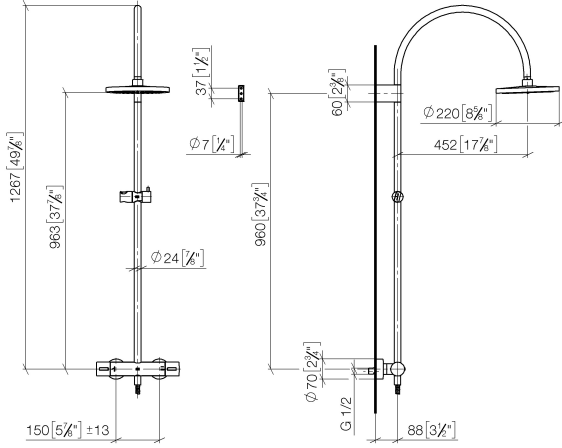

**Showerpipe with shower thermostat without hand shower FlowReduce 220 mm
- Brushed Platinum**

TARA

34 459 892

Fits: TARA, VAIA, META

- shower with fixed riser projection 452mm
- overhead shower: rain flow
- rain shower Ø 220 mm
- rain shower with anti-scale system
- max. rainshower flow 7 l/min
- rotary diverter with volume control and shut-off function
- slide-on rosettes Ø 70 mm
- height of fittings up to rain shower (bottom edge) 963mm
- height of fittings up to top edge of elbow 1267mm
- gauge 150 mm - 13 mm
- metal shower hose 1750mm with integrated anti-twist protection
- 1/2" connection
- slide bar
- Pipe diameter 23.5 mm
- quick clearing
- This product can help a building meet the requirements of Green Building Rating Systems, e.g. LEED®, BREEAM®, DGNB
- WRAS 2204013

**Showerpipe with shower thermostat without hand shower FlowReduce 220 mm
- Brushed Platinum**

TARA

34 459 892
mm [inches]
M 1:10

Flow rate chart

Codes & Standards

DIN 4109

EN 1717

ISO 3822

Belgaqua_21-032-2 LGA_38

Showerpipe with shower thermostat without hand shower FlowReduce 220 mm
- Brushed Platinum

TARA

34 459 892

Product version up to 9/10/2020

Product version from 9/10/2020

Parts for other
finishes can be found
here: [Chrome](#)

Showerpipe with shower thermostat without hand shower FlowReduce 220 mm
- Brushed Platinum

TARA

34 459 892

Spare parts list

Product version up to 9/10/2020

Product version from 9/10/2020

No.	Item Number	Name	Quantity used	Delivery time
	04 12 05 092 00-06	shower	15	10