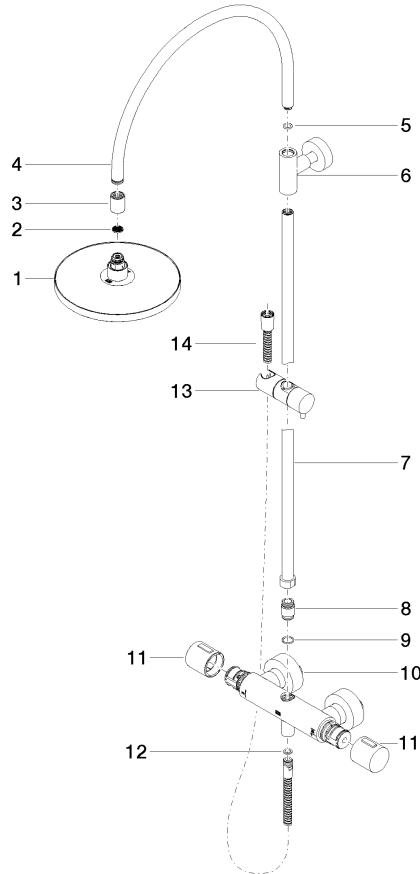

**Showerpipe with shower thermostat without hand shower FlowReduce 220 mm
- Brushed Platinum**

TARA

34 459 892
mm [inches]
M 1:10

Flow rate chart

Codes & Standards

DIN 4109

EN 1717

ISO 3822

Scottish Water
Byelaws

UK Water Supply
Regulations

Ü-Zeichen

Showerpipe with shower thermostat without hand shower FlowReduce 220 mm
- Brushed Platinum

TARA

34 459 892

Certificates

WRAS_2204

Belgaqua_21-032-2 LGA_38

Showerpipe with shower thermostat without hand shower FlowReduce 220 mm
- Brushed Platinum

TARA

34 459 892

Product version up to 9/10/2020

Product version from 9/10/2020

Parts for other
finishes can be found
here: [Chrome](#)

Showerpipe with shower thermostat without hand shower FlowReduce 220 mm
- Brushed Platinum

TARA

34 459 892

Spare parts list

Product version up to 9/10/2020

Product version from 9/10/2020

No.	Item Number	Name	Quantity used	Delivery time
	04 12 05 092 00-06	shower	15	10