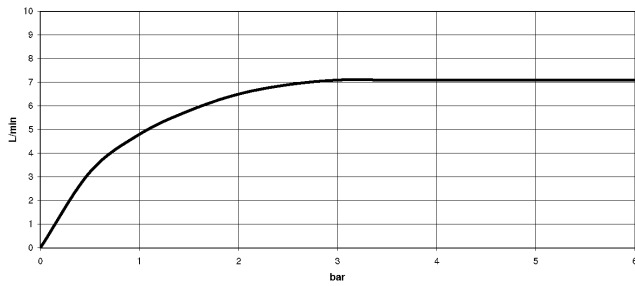

**Showerpipe with shower thermostat without hand shower FlowReduce 220 mm  
- Platinum**

TARA

34 459 892  
mm [inches]  
M 1:10

**Flow rate chart**

**Codes & Standards**

DIN 4109

EN 1717

ISO 3822