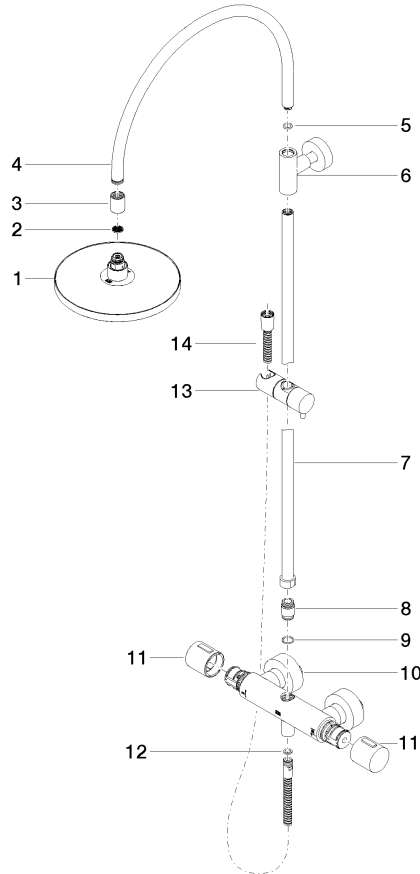

**Showerpipe with shower thermostat without hand shower FlowReduce 220 mm  
- Platinum**

TARA

34 459 892  
mm [inches]  
M 1:10

**Flow rate chart**

**Codes & Standards**

DIN 4109

EN 1717

ISO 3822

# Showerpipe with shower thermostat without hand shower FlowReduce 220 mm - Platinum

TARA

34 459 892

Product version up to 9/10/2020

## Product version from 9/10/2020

Parts for other  
finishes can be found  
here: [Chrome](#)

Showerpipe with shower thermostat without hand shower FlowReduce 220 mm  
- Platinum

---

TARA

34 459 892

Spare parts list

Product version up to 9/10/2020

**Product version from 9/10/2020**

No.	Item Number	Name	Quantity used	Delivery time
	04 12 05 092 00-08	shower	15	40