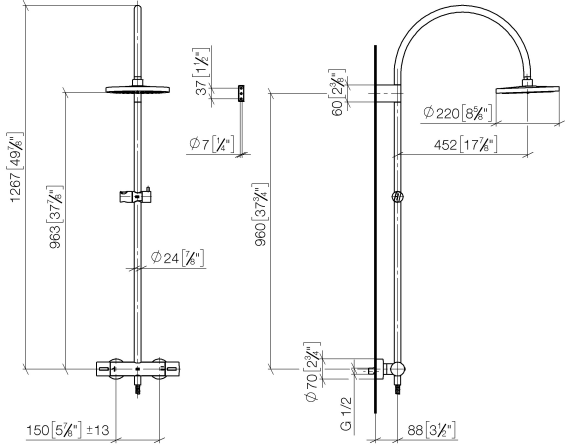

**Showerpipe with shower thermostat without hand shower FlowReduce 220 mm  
- Platinum**

TARA

34 459 892

Fits: TARA, VAIA, META

- shower with fixed riser projection 452mm
- overhead shower: rain flow
- rain shower Ø 220 mm
- rain shower with anti-scale system
- max. rainshower flow 7 l/min
- rotary diverter with volume control and shut-off function
- slide-on rosettes Ø 70 mm
- height of fittings up to rain shower (bottom edge) 963mm
- height of fittings up to top edge of elbow 1267mm
- gauge 150 mm - 13 mm
- metal shower hose 1750mm with integrated anti-twist protection
- 1/2" connection
- slide bar
- Pipe diameter 23.5 mm
- quick clearing
- This product can help a building meet the requirements of Green Building Rating Systems, e.g. LEED®, BREEAM®, DGNB
- WRAS 2204013

**Showerpipe with shower thermostat without hand shower FlowReduce 220 mm  
- Platinum**

TARA

34 459 892  
mm [inches]  
M 1:10

**Flow rate chart**

**Codes & Standards**

DIN 4109

EN 1717

ISO 3822