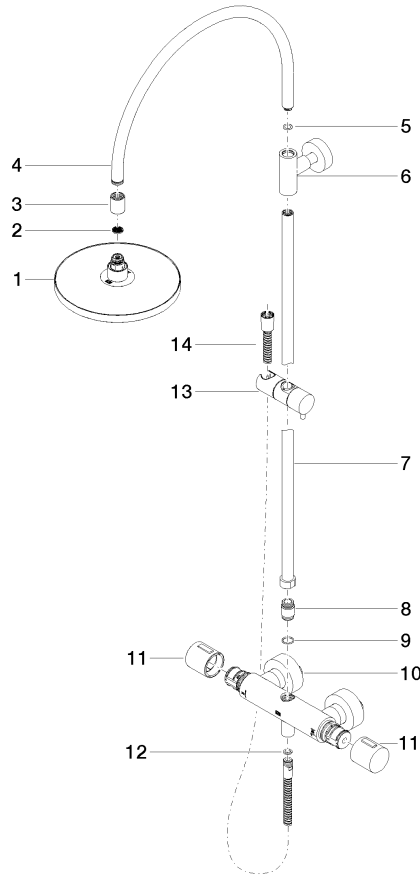

**Showerpipe with shower thermostat without hand shower FlowReduce 220 mm
- Brushed Light Gold**

TARA

34 459 892

Fits: TARA, VAIA, META

- shower with fixed riser projection 452mm
- overhead shower: rain flow
- rain shower Ø 220 mm
- rain shower with anti-scale system
- max. rainshower flow 7 l/min
- rotary diverter with volume control and shut-off function
- slide-on rosettes Ø 70 mm
- height of fittings up to rain shower (bottom edge) 963mm
- height of fittings up to top edge of elbow 1267mm
- gauge 150 mm - 13 mm
- metal shower hose 1750mm with integrated anti-twist protection
- 1/2" connection
- slide bar
- Pipe diameter 23.5 mm
- quick clearing
- This product can help a building meet the requirements of Green Building Rating Systems, e.g. LEED®, BREEAM®, DGNB
- WRAS 2204013

**Showerpipe with shower thermostat without hand shower FlowReduce 220 mm
- Brushed Light Gold**

TARA

34 459 892
mm [inches]
M 1:10

Flow rate chart

Codes & Standards

DIN 4109

ISO 3822

Scottish Water
Byelaws

UK Water Supply
Regulations

Ü-Zeichen

Showerpipe with shower thermostat without hand shower FlowReduce 220 mm
- Brushed Light Gold

TARA

34 459 892

Certificates

WRAS_2204

LGA_38

Showerpipe with shower thermostat without hand shower FlowReduce 220 mm
- Brushed Light Gold

TARA

34 459 892

Product version from 9/10/2020

Parts for other
finishes can be found
here: [Chrome](#)

Showerpipe with shower thermostat without hand shower FlowReduce 220 mm
- Brushed Light Gold