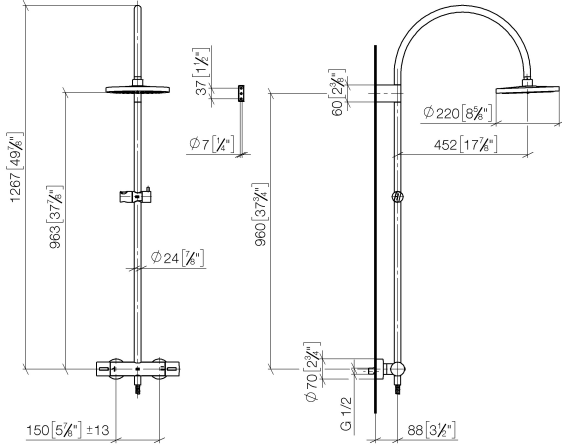

**Showerpipe with shower thermostat without hand shower FlowReduce 220 mm
- Brushed Light Gold**

TARA

34 459 892

Fits: TARA, VAIA, META

- shower with fixed riser projection 452mm
- overhead shower: rain flow
- rain shower Ø 220 mm
- rain shower with anti-scale system
- max. rainshower flow 7 l/min
- rotary diverter with volume control and shut-off function
- slide-on rosettes Ø 70 mm
- height of fittings up to rain shower (bottom edge) 963mm
- height of fittings up to top edge of elbow 1267mm
- gauge 150 mm - 13 mm
- metal shower hose 1750mm with integrated anti-twist protection
- 1/2" connection
- slide bar
- Pipe diameter 23.5 mm
- quick clearing
- This product can help a building meet the requirements of Green Building Rating Systems, e.g. LEED®, BREEAM®, DGNB
- WRAS 2204013

**Showerpipe with shower thermostat without hand shower FlowReduce 220 mm
- Brushed Light Gold**

TARA

34 459 892
mm [inches]
M 1:10

Flow rate chart

Codes & Standards

DIN 4109

ISO 3822

Scottish Water
Byelaws

UK Water Supply
Regulations

Ü-Zeichen

Showerpipe with shower thermostat without hand shower FlowReduce 220 mm
- Brushed Light Gold

TARA

34 459 892

Certificates

WRAS_2204

LGA_38

Showerpipe with shower thermostat without hand shower FlowReduce 220 mm
- Brushed Light Gold

TARA

34 459 892

Product version from 9/10/2020

Parts for other
finishes can be found
here: [Chrome](#)

Showerpipe with shower thermostat without hand shower FlowReduce 220 mm
- Brushed Light Gold