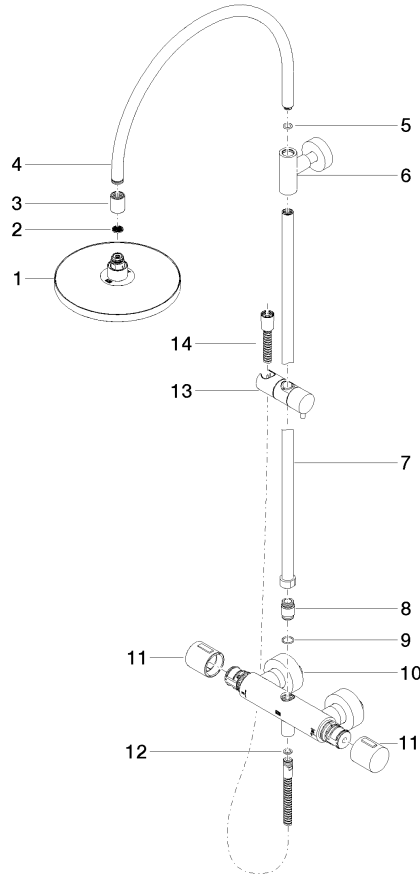

TARA

34 459 892  
mm [inches]  
M 1:10

**Flow rate chart**

**Codes & Standards**

DIN 4109

EN 1717

ISO 3822

Scottish Water  
Byelaws

UK Water Supply  
Regulations

Ü-Zeichen

Showerpipe with shower thermostat without hand shower FlowReduce 220 mm  
- Brushed Durabronz (23kt Gold)

---

TARA

34 459 892

Certificates

---

WRAS\_2204

Belgaqua\_21-032-2 LGA\_38

**Showerpipe with shower thermostat without hand shower FlowReduce 220 mm  
- Brushed Durabronz (23kt Gold)**

TARA

34 459 892

Product version up to 9/10/2020

**Product version from 9/10/2020**

Parts for other  
finishes can be found  
here: [Chrome](#)

Showerpipe with shower thermostat without hand shower FlowReduce 220 mm  
- Brushed Durabronze (23kt Gold)

---

TARA

34 459 892

Spare parts list

Product version up to 9/10/2020