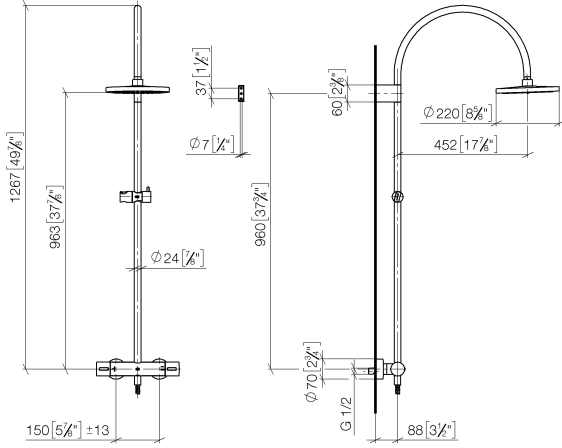

**Showerpipe with shower thermostat without hand shower FlowReduce 220 mm  
- Brushed Durabronz (23kt Gold)**

TARA

34 459 892

Fits: TARA, VAIA, META

- shower with fixed riser projection 452mm
- overhead shower: rain flow
- rain shower Ø 220 mm
- rain shower with anti-scale system
- max. rainshower flow 7 l/min
- rotary diverter with volume control and shut-off function
- slide-on rosettes Ø 70 mm
- height of fittings up to rain shower (bottom edge) 963mm
- height of fittings up to top edge of elbow 1267mm
- gauge 150 mm - 13 mm
- metal shower hose 1750mm with integrated anti-twist protection
- 1/2" connection
- slide bar
- Pipe diameter 23.5 mm
- quick clearing
- This product can help a building meet the requirements of Green Building Rating Systems, e.g. LEED®, BREEAM®, DGNB
- WRAS 2204013

TARA

34 459 892  
mm [inches]  
M 1:10

**Flow rate chart**

**Codes & Standards**

DIN 4109

EN 1717

ISO 3822

Scottish Water  
Byelaws