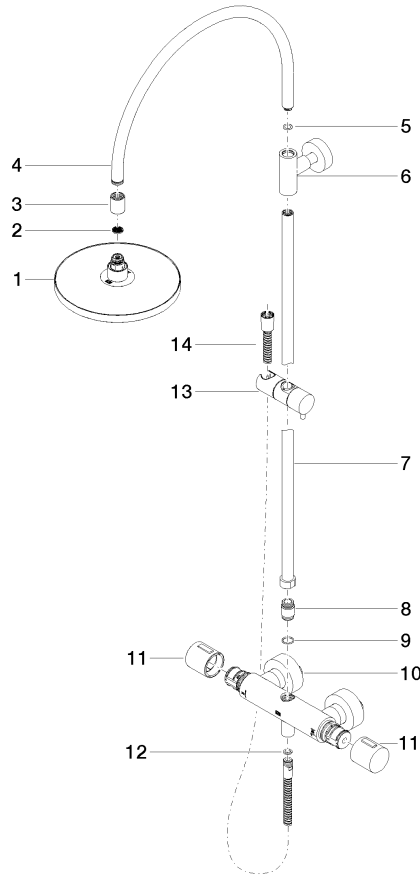

**Showerpipe with shower thermostat without hand shower FlowReduce 220 mm
- Champagne (22kt Gold)**

TARA

34 459 892

Fits: TARA, VAIA, META

- shower with fixed riser projection 452mm
- overhead shower: rain flow
- rain shower Ø 220 mm
- rain shower with anti-scale system
- max. rainshower flow 7 l/min
- rotary diverter with volume control and shut-off function
- slide-on rosettes Ø 70 mm
- height of fittings up to rain shower (bottom edge) 963mm
- height of fittings up to top edge of elbow 1267mm
- gauge 150 mm - 13 mm
- metal shower hose 1750mm with integrated anti-twist protection
- 1/2" connection
- slide bar
- Pipe diameter 23.5 mm
- quick clearing
- This product can help a building meet the requirements of Green Building Rating Systems, e.g. LEED®, BREEAM®, DGNB
- WRAS 2204013

**Showerpipe with shower thermostat without hand shower FlowReduce 220 mm
- Champagne (22kt Gold)**

TARA

34 459 892
mm [inches]
M 1:10

Flow rate chart

Codes & Standards

DIN 4109

ISO 3822

Scottish Water
Byelaws

UK Water Supply
Regulations

Ü-Zeichen

Showerpipe with shower thermostat without hand shower FlowReduce 220 mm
- Champagne (22kt Gold)

TARA

34 459 892

Certificates

WRAS_2204

LGA_38

Showerpipe with shower thermostat without hand shower FlowReduce 220 mm
- Champagne (22kt Gold)

TARA

34 459 892

Product version from 9/10/2020

Parts for other
finishes can be found
here: [Chrome](#)

Showerpipe with shower thermostat without hand shower FlowReduce 220 mm
- Champagne (22kt Gold)