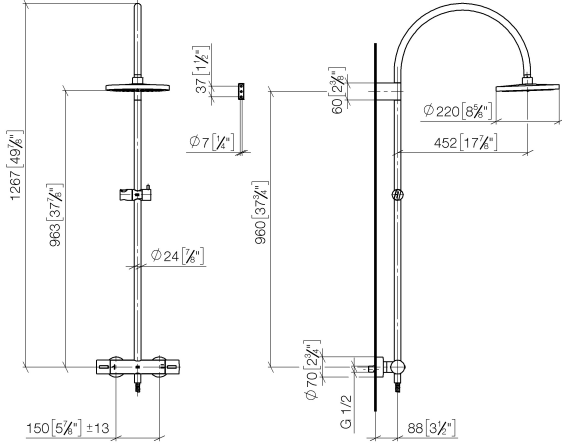

**Showerpipe with shower thermostat without hand shower FlowReduce 220 mm
- Champagne (22kt Gold)**

TARA

34 459 892

Fits: TARA, VAIA, META

- shower with fixed riser projection 452mm
- overhead shower: rain flow
- rain shower Ø 220 mm
- rain shower with anti-scale system
- max. rainshower flow 7 l/min
- rotary diverter with volume control and shut-off function
- slide-on rosettes Ø 70 mm
- height of fittings up to rain shower (bottom edge) 963mm
- height of fittings up to top edge of elbow 1267mm
- gauge 150 mm - 13 mm
- metal shower hose 1750mm with integrated anti-twist protection
- 1/2" connection
- slide bar
- Pipe diameter 23.5 mm
- quick clearing
- This product can help a building meet the requirements of Green Building Rating Systems, e.g. LEED®, BREEAM®, DGNB
- WRAS 2204013

**Showerpipe with shower thermostat without hand shower FlowReduce 220 mm
- Champagne (22kt Gold)**

TARA

34 459 892
mm [inches]
M 1:10

Flow rate chart

Codes & Standards

DIN 4109

ISO 3822

Scottish Water
Byelaws

UK Water Supply
Regulations

Ü-Zeichen

Showerpipe with shower thermostat without hand shower FlowReduce 220 mm
- Champagne (22kt Gold)

TARA

34 459 892

Certificates

WRAS_2204

LGA_38

Showerpipe with shower thermostat without hand shower FlowReduce 220 mm
- Champagne (22kt Gold)

TARA

34 459 892

Product version from 9/10/2020

Parts for other
finishes can be found
here: [Chrome](#)

Showerpipe with shower thermostat without hand shower FlowReduce 220 mm
- Champagne (22kt Gold)