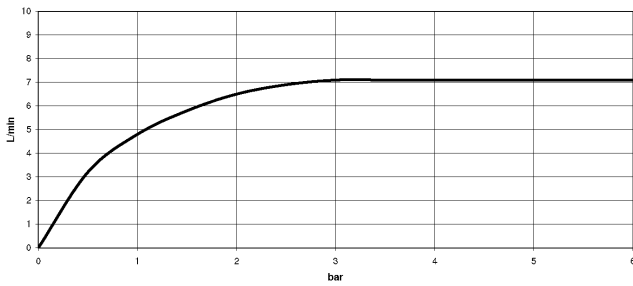

**Showerpipe with shower thermostat without hand shower FlowReduce 220 mm
- Brushed Chrome**

TARA

34 459 892

Fits: TARA, VAIA, META

- shower with fixed riser projection 452mm
- overhead shower: rain flow
- rain shower Ø 220 mm
- rain shower with anti-scale system
- max. rainshower flow 7 l/min
- rotary diverter with volume control and shut-off function
- slide-on rosettes Ø 70 mm
- height of fittings up to rain shower (bottom edge) 963mm
- height of fittings up to top edge of elbow 1267mm
- gauge 150 mm - 13 mm
- metal shower hose 1750mm with integrated anti-twist protection
- 1/2" connection
- slide bar
- Pipe diameter 23.5 mm
- quick clearing
- This product can help a building meet the requirements of Green Building Rating Systems, e.g. LEED®, BREEAM®, DGNB
- WRAS 2204013

**Showerpipe with shower thermostat without hand shower FlowReduce 220 mm
- Brushed Chrome**

TARA

34 459 892
mm [inches]
M 1:10

Flow rate chart

Codes & Standards

DIN 4109

EN 1717

ISO 3822