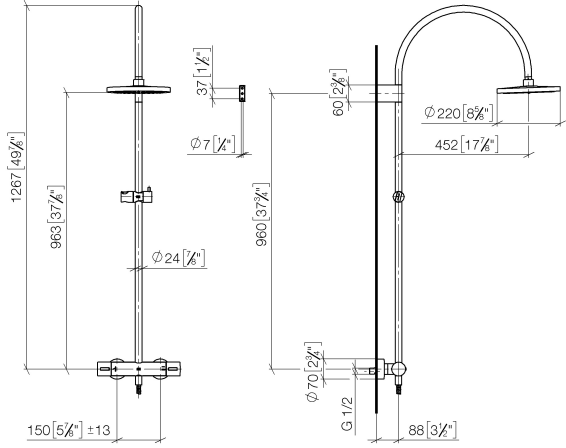

**Showerpipe with shower thermostat without hand shower FlowReduce 220 mm
- Brushed Chrome**

TARA

34 459 892

Fits: TARA, VAIA, META

- shower with fixed riser projection 452mm
- overhead shower: rain flow
- rain shower Ø 220 mm
- rain shower with anti-scale system
- max. rainshower flow 7 l/min
- rotary diverter with volume control and shut-off function
- slide-on rosettes Ø 70 mm
- height of fittings up to rain shower (bottom edge) 963mm
- height of fittings up to top edge of elbow 1267mm
- gauge 150 mm - 13 mm
- metal shower hose 1750mm with integrated anti-twist protection
- 1/2" connection
- slide bar
- Pipe diameter 23.5 mm
- quick clearing
- This product can help a building meet the requirements of Green Building Rating Systems, e.g. LEED®, BREEAM®, DGNB
- WRAS 2204013

**Showerpipe with shower thermostat without hand shower FlowReduce 220 mm
- Brushed Chrome**

TARA

34 459 892
mm [inches]
M 1:10

Flow rate chart

Codes & Standards

DIN 4109

EN 1717

ISO 3822

Belgaqua_21-032-2 LGA_38

Showerpipe with shower thermostat without hand shower FlowReduce 220 mm
- Brushed Chrome

TARA

34 459 892

Product version up to 9/10/2020

Product version from 9/10/2020

Parts for other
finishes can be found
here: Chrome

Showerpipe with shower thermostat without hand shower FlowReduce 220 mm
- Brushed Chrome

TARA

34 459 892

Spare parts list

Product version up to 9/10/2020

Product version from 9/10/2020

No.	Item Number	Name	Quantity used	Delivery time
	04 12 05 092 00-93	shower	15	20