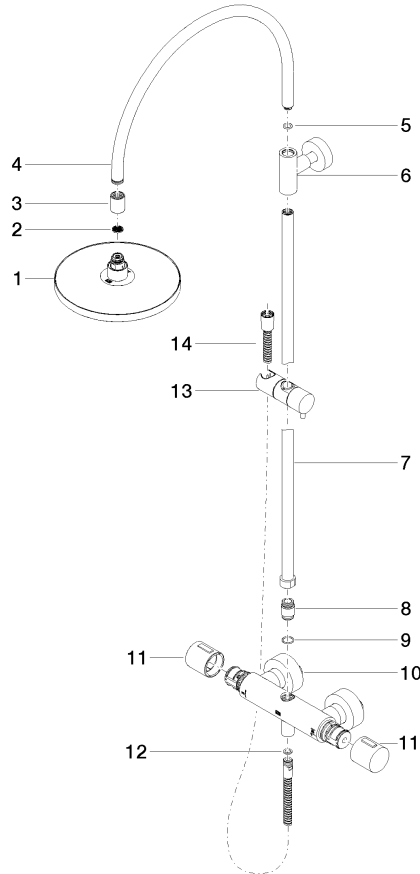

**Showerpipe with shower thermostat without hand shower FlowReduce 220 mm
- Brushed Chrome**

TARA

34 459 892

Fits: TARA, VAIA, META

- shower with fixed riser projection 452mm
- overhead shower: rain flow
- rain shower Ø 220 mm
- rain shower with anti-scale system
- max. rainshower flow 7 l/min
- rotary diverter with volume control and shut-off function
- slide-on rosettes Ø 70 mm
- height of fittings up to rain shower (bottom edge) 963mm
- height of fittings up to top edge of elbow 1267mm
- gauge 150 mm - 13 mm
- metal shower hose 1750mm with integrated anti-twist protection
- 1/2" connection
- slide bar
- Pipe diameter 23.5 mm
- quick clearing
- This product can help a building meet the requirements of Green Building Rating Systems, e.g. LEED®, BREEAM®, DGNB
- WRAS 2204013

**Showerpipe with shower thermostat without hand shower FlowReduce 220 mm
- Brushed Chrome**

TARA

34 459 892
mm [inches]
M 1:10

Flow rate chart

Codes & Standards

DIN 4109

EN 1717

ISO 3822

Belgaqua_21-032-2 LGA_38

Showerpipe with shower thermostat without hand shower FlowReduce 220 mm
- Brushed Chrome

TARA

34 459 892

Product version up to 9/10/2020

Product version from 9/10/2020

Parts for other
finishes can be found
here: Chrome

Showerpipe with shower thermostat without hand shower FlowReduce 220 mm
- Brushed Chrome

TARA

34 459 892

Spare parts list

Product version up to 9/10/2020

Product version from 9/10/2020

No.	Item Number	Name	Quantity used	Delivery time
	04 12 05 092 00-93	shower	15	20