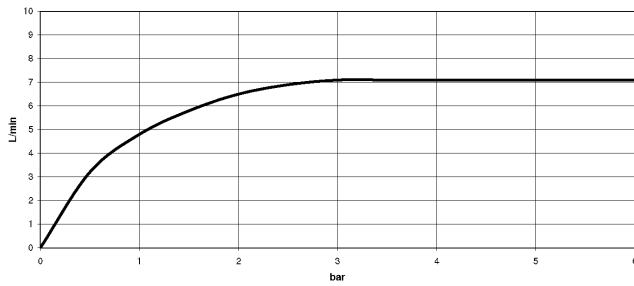

**Showerpipe with shower thermostat without hand shower FlowReduce 220 mm  
- Brushed Dark Platinum**

TARA

34 459 892  
mm [inches]  
M 1:10

**Flow rate chart**

**Codes & Standards**

DIN 4109

EN 1717

ISO 3822