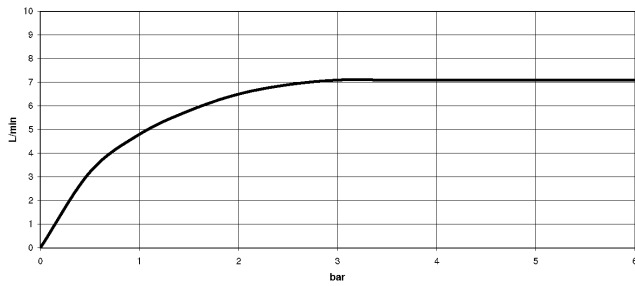

Flow rate chart

Codes & Standards

DIN 4109

EN 1111

EN 1717

ISO 3822

Scottish Water
Byelaws

UK Water Supply
Regulations

Ü-Zeichen