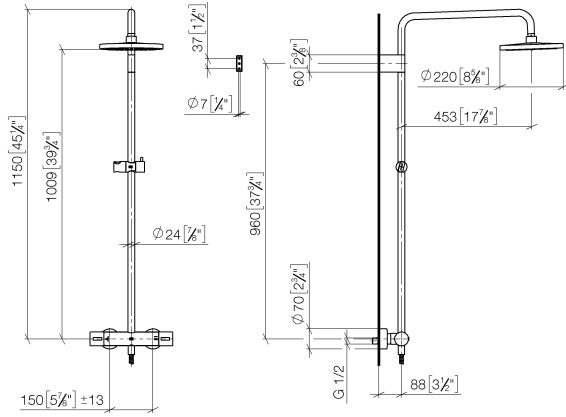

Showerpipe with shower thermostat without hand shower FlowReduce - Chrome

IMO

34 459 979

Fits: IMO, LULU, TARA, LISSÉ, VAIA, META

- shower with fixed riser projection 453mm
- overhead shower: rain flow
- rain shower Ø 220 mm
- rain shower with anti-scale system
- max. rainshower flow 7 l/min
- rotary diverter with volume control and shut-off function
- slide-on rosettes Ø 70 mm
- height of fittings up to rain shower (bottom edge) 1009mm
- height of fittings up to top edge of elbow 1150mm
- gauge 150 mm - 13 mm
- metal shower hose 1750mm with integrated anti-twist protection
- 1/2" connection
- slide bar
- Pipe diameter 23.5 mm
- quick clearing
- This product can help a building meet the requirements of Green Building Rating Systems, e.g. LEED®, BREEAM®, DGNB
- WRAS 2204013

Required miscellaneous

	SERIES-VARIOUS Hand shower - Chrome	28 025 979-00 0010
---	--	-----------------------

Showerpipe with shower thermostat without hand shower FlowReduce - Chrome

34 459 979
mm [inches]
1:10