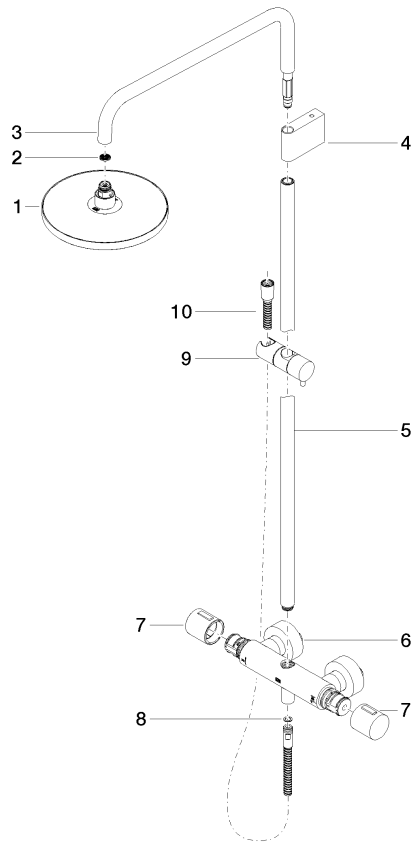

Showerpipe with shower thermostat without hand shower FlowReduce - Chrome

IMO

34 459 979

Fits: IMO, LULU, TARA, LISSÉ, VAIA, META

- shower with fixed riser projection 453mm
- overhead shower: rain flow
- rain shower Ø 220 mm
- rain shower with anti-scale system
- max. rainshower flow 7 l/min
- rotary diverter with volume control and shut-off function
- slide-on rosettes Ø 70 mm
- height of fittings up to rain shower (bottom edge) 1009mm
- height of fittings up to top edge of elbow 1150mm
- gauge 150 mm - 13 mm
- metal shower hose 1750mm with integrated anti-twist protection
- 1/2" connection
- slide bar
- Pipe diameter 23.5 mm
- quick clearing
- This product can help a building meet the requirements of Green Building Rating Systems, e.g. LEED®, BREEAM®, DGNB
- WRAS 2204013

Required miscellaneous

	SERIES-VARIOUS Hand shower - Chrome	28 025 979-00 0010
---	--	-----------------------

Showerpipe with shower thermostat without hand shower FlowReduce - Chrome

34 459 979
mm [inches]
1:10

Ü-Zeichen

Showerpipe with shower thermostat without hand shower FlowReduce -
Chrome

IMO

34 459 979

Certificates

WRAS_2204

DVGW_DW-
6509DN0

Belgaqua_21-032-2 LGA_38

Showerpipe with shower thermostat without hand shower FlowReduce -
Chrome

34 459 979

Product version from 4/1/2024

Showerpipe with shower thermostat without hand shower FlowReduce -
Chrome

IMO

34 459 979

Spare parts list