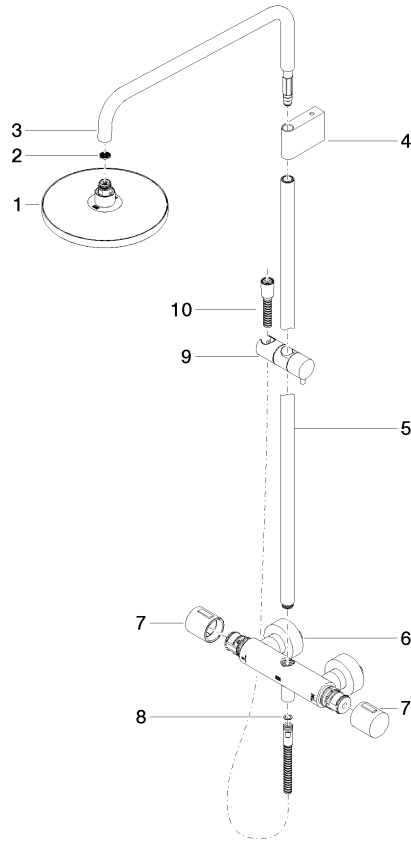

**Showerpipe with shower thermostat without hand shower FlowReduce -
Brushed Platinum**

IMO

34 459 979

Fits: IMO, LULU, TARA, LISSÉ, VAIA, META

- shower with fixed riser projection 453mm
- overhead shower: rain flow
- rain shower Ø 220 mm
- rain shower with anti-scale system
- max. rainshower flow 7 l/min
- rotary diverter with volume control and shut-off function
- slide-on rosettes Ø 70 mm
- height of fittings up to rain shower (bottom edge) 1009mm
- height of fittings up to top edge of elbow 1150mm
- gauge 150 mm - 13 mm
- metal shower hose 1750mm with integrated anti-twist protection
- 1/2" connection
- slide bar
- Pipe diameter 23.5 mm
- quick clearing
- This product can help a building meet the requirements of Green Building Rating Systems, e.g. LEED®, BREEAM®, DGNB
- WRAS 2204013

**Showerpipe with shower thermostat without hand shower FlowReduce -
Brushed Platinum**

34 459 979
mm [inches]
1:10

Flow rate chart

Codes & Standards

DIN 4109

EN 1111

EN 1717

ISO 3822

DVGW_DW-
6509DN0

Belgaqua_21-032-2 LGA_38

Showerpipe with shower thermostat without hand shower FlowReduce - Brushed Platinum

34 459 979

Product version from 4/1/2024

Parts for other
finishes can be found
here: [Chrome](#)

Showerpipe with shower thermostat without hand shower FlowReduce -
Brushed Platinum

IMO

34 459 979

Spare parts list

Product version from 4/1/2024

No.	Item Number	Name	Quantity used	Delivery time
	90 12 05 092 20-06	shower	11	10