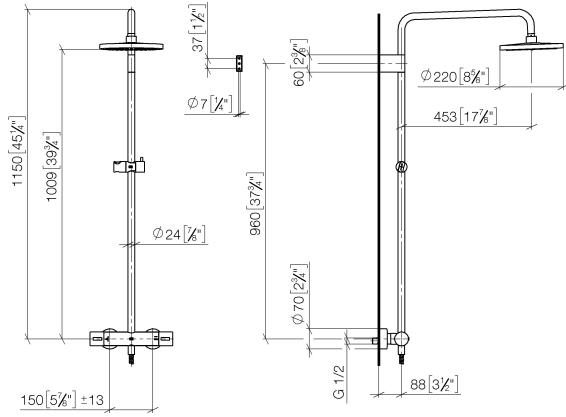

**Showerpipe with shower thermostat without hand shower FlowReduce - Light Gold**

IMO

34 459 979

Fits: IMO, LULU, TARA, LISSÉ, VAIA, META

- shower with fixed riser projection 453mm
- overhead shower: rain flow
- rain shower Ø 220 mm
- rain shower with anti-scale system
- max. rainshower flow 7 l/min
- rotary diverter with volume control and shut-off function
- slide-on rosettes Ø 70 mm
- height of fittings up to rain shower (bottom edge) 1009mm
- height of fittings up to top edge of elbow 1150mm
- gauge 150 mm - 13 mm
- metal shower hose 1750mm with integrated anti-twist protection
- 1/2" connection
- slide bar
- Pipe diameter 23.5 mm
- quick clearing
- This product can help a building meet the requirements of Green Building Rating Systems, e.g. LEED®, BREEAM®, DGNB
- WRAS 2204013

**Showerpipe with shower thermostat without hand shower FlowReduce - Light Gold**

34 459 979  
mm [inches]  
1:10

**Flow rate chart**

**Codes & Standards**

DIN 4109

ISO 3822

Scottish Water  
Byelaws

UK Water Supply  
Regulations