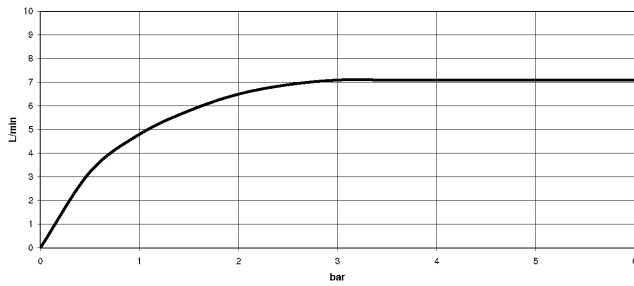

**Showerpipe with shower thermostat without hand shower FlowReduce - Light Gold**

34 459 979  
mm [inches]  
1:10

**Flow rate chart**

**Codes & Standards**

DIN 4109

ISO 3822

Scottish Water  
Byelaws

UK Water Supply  
Regulations