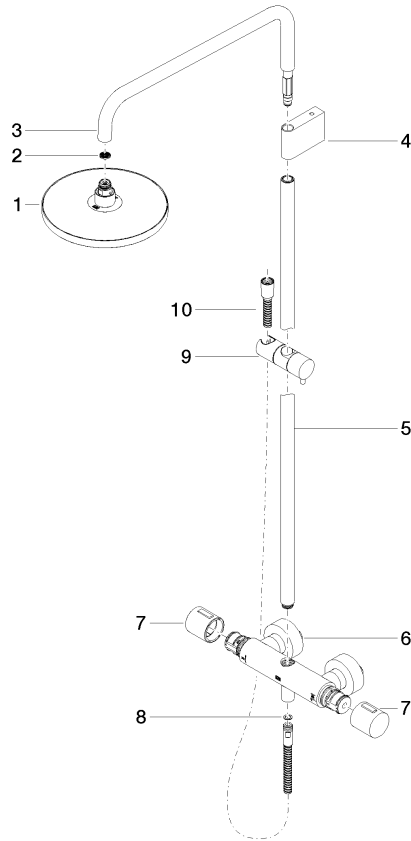

Showerpipe with shower thermostat without hand shower FlowReduce - Light Gold

IMO

34 459 979

Product version from 4/1/2024

Parts for other finishes can be found here: [Chrome](#)