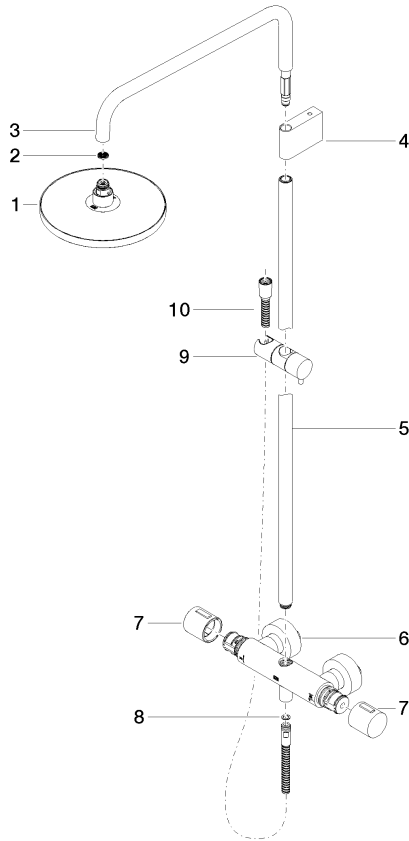

**Showerpipe with shower thermostat without hand shower FlowReduce -
Brushed Light Gold**

IMO

34 459 979

Fits: IMO, LULU, TARA, LISSÉ, VAIA, META

- shower with fixed riser projection 453mm
- overhead shower: rain flow
- rain shower Ø 220 mm
- rain shower with anti-scale system
- max. rainshower flow 7 l/min
- rotary diverter with volume control and shut-off function
- slide-on rosettes Ø 70 mm
- height of fittings up to rain shower (bottom edge) 1009mm
- height of fittings up to top edge of elbow 1150mm
- gauge 150 mm - 13 mm
- metal shower hose 1750mm with integrated anti-twist protection
- 1/2" connection
- slide bar
- Pipe diameter 23.5 mm
- quick clearing
- This product can help a building meet the requirements of Green Building Rating Systems, e.g. LEED®, BREEAM®, DGNB
- WRAS 2204013

	Hand shower FlowReduce - Brushed Light Gold	28 016 979-27 0010
--	--	-----------------------

**Showerpipe with shower thermostat without hand shower FlowReduce -
Brushed Light Gold**

34 459 979
mm [inches]
1:10

IMO

34 459 979

Certificates

WRAS_2204

LGA_38

Showerpipe with shower thermostat without hand shower FlowReduce - Brushed Light Gold

34 459 979

Product version from 4/1/2024

Parts for other
finishes can be found
here: [Chrome](#)

Showerpipe with shower thermostat without hand shower FlowReduce -
Brushed Light Gold

IMO

34 459 979

Spare parts list

Product version from 4/1/2024

No.	Item Number	Name	Quantity used	Delivery time
	90 12 05 092 20-27	shower	11	30