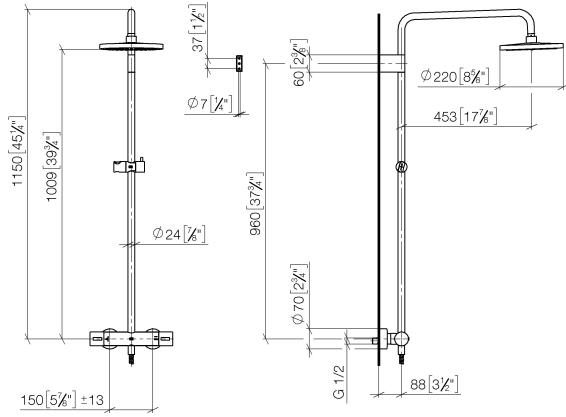

**Showerpipe with shower thermostat without hand shower FlowReduce -  
Brushed Durabronze (23kt Gold)**

IMO

34 459 979

Fits: IMO, LULU, TARA, LISSÉ, VAIA, META

- shower with fixed riser projection 453mm
- overhead shower: rain flow
- rain shower Ø 220 mm
- rain shower with anti-scale system
- max. rainshower flow 7 l/min
- rotary diverter with volume control and shut-off function
- slide-on rosettes Ø 70 mm
- height of fittings up to rain shower (bottom edge) 1009mm
- height of fittings up to top edge of elbow 1150mm
- gauge 150 mm - 13 mm
- metal shower hose 1750mm with integrated anti-twist protection
- 1/2" connection
- slide bar
- Pipe diameter 23.5 mm
- quick clearing
- This product can help a building meet the requirements of Green Building Rating Systems, e.g. LEED®, BREEAM®, DGNB
- WRAS 2204013

**Showerpipe with shower thermostat without hand shower FlowReduce -  
Brushed Durabross (23kt Gold)**

34 459 979  
mm [inches]  
1:10

**Flow rate chart**

**Codes & Standards**

DIN 4109

EN 1111

EN 1717

ISO 3822