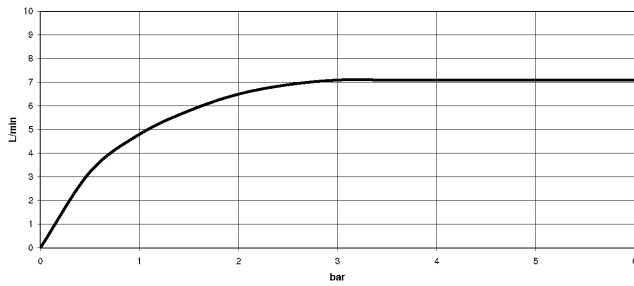

**Showerpipe with shower thermostat without hand shower FlowReduce -  
Brushed Durabross (23kt Gold)**

34 459 979  
mm [inches]  
1:10

**Flow rate chart**

**Codes & Standards**

DIN 4109

EN 1111

EN 1717

ISO 3822