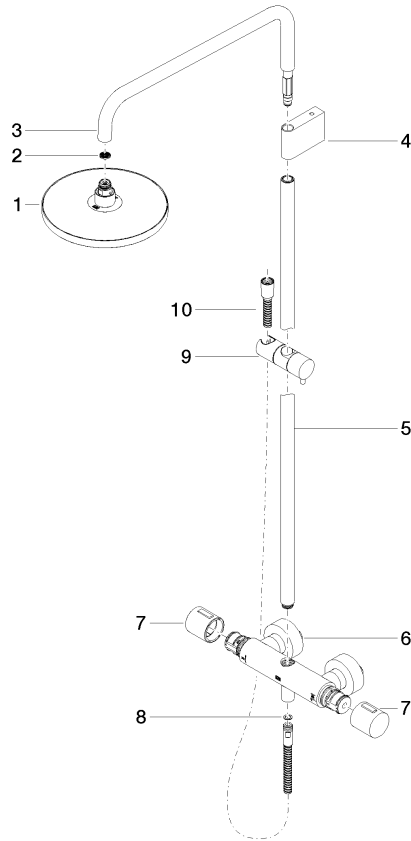

**Showerpipe with shower thermostat without hand shower FlowReduce -  
Brushed Durabronze (23kt Gold)**

IMO

34 459 979

Fits: IMO, LULU, TARA, LISSÉ, VAIA, META

- shower with fixed riser projection 453mm
- overhead shower: rain flow
- rain shower Ø 220 mm
- rain shower with anti-scale system
- max. rainshower flow 7 l/min
- rotary diverter with volume control and shut-off function
- slide-on rosettes Ø 70 mm
- height of fittings up to rain shower (bottom edge) 1009mm
- height of fittings up to top edge of elbow 1150mm
- gauge 150 mm - 13 mm
- metal shower hose 1750mm with integrated anti-twist protection
- 1/2" connection
- slide bar
- Pipe diameter 23.5 mm
- quick clearing
- This product can help a building meet the requirements of Green Building Rating Systems, e.g. LEED®, BREEAM®, DGNB
- WRAS 2204013

**Showerpipe with shower thermostat without hand shower FlowReduce -  
Brushed Durabross (23kt Gold)**

34 459 979  
mm [inches]  
1:10

**Flow rate chart**

**Codes & Standards**

DIN 4109

EN 1111

EN 1717

ISO 3822

# Showerpipe with shower thermostat without hand shower FlowReduce - Brushed Durabronz (23kt Gold)

34 459 979

**Product version from 4/1/2024**

Parts for other  
finishes can be found  
here: [Chrome](#)

Showerpipe with shower thermostat without hand shower FlowReduce -  
Brushed Durabrass (23kt Gold)

IMO

34 459 979

**Spare parts list**

**Product version from 4/1/2024**

No.	Item Number	Name	Quantity used	Delivery time
	90 12 05 092 20-28	shower	11	20