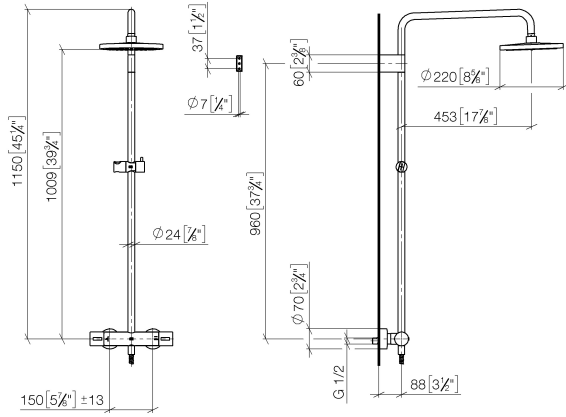

**Showerpipe with shower thermostat without hand shower FlowReduce -
Brushed Bronze**

IMO

34 459 979

Fits: IMO, LULU, TARA, LISSÉ, VAIA, META

- shower with fixed riser projection 453mm
- overhead shower: rain flow
- rain shower Ø 220 mm
- rain shower with anti-scale system
- max. rainshower flow 7 l/min
- rotary diverter with volume control and shut-off function
- slide-on rosettes Ø 70 mm
- height of fittings up to rain shower (bottom edge) 1009mm
- height of fittings up to top edge of elbow 1150mm
- gauge 150 mm - 13 mm
- metal shower hose 1750mm with integrated anti-twist protection
- 1/2" connection
- slide bar
- Pipe diameter 23.5 mm
- quick clearing
- This product can help a building meet the requirements of Green Building Rating Systems, e.g. LEED®, BREEAM®, DGNB
- WRAS 2204013

34 459 979
mm [inches]
1:10

Flow rate chart

Codes & Standards

DIN 4109

ISO 3822

Scottish Water
Byelaws

UK Water Supply
Regulations

Ü-Zeichen