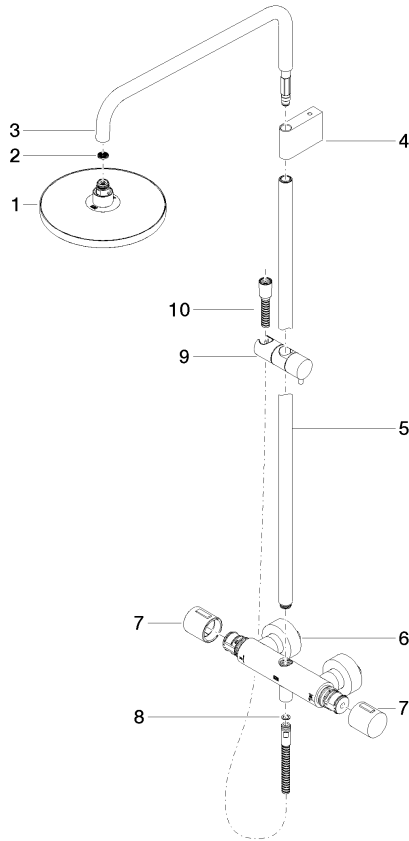

**Showerpipe with shower thermostat without hand shower FlowReduce -
Brushed Bronze**

IMO

34 459 979

Fits: IMO, LULU, TARA, LISSÉ, VAIA, META

- shower with fixed riser projection 453mm
- overhead shower: rain flow
- rain shower Ø 220 mm
- rain shower with anti-scale system
- max. rainshower flow 7 l/min
- rotary diverter with volume control and shut-off function
- slide-on rosettes Ø 70 mm
- height of fittings up to rain shower (bottom edge) 1009mm
- height of fittings up to top edge of elbow 1150mm
- gauge 150 mm - 13 mm
- metal shower hose 1750mm with integrated anti-twist protection
- 1/2" connection
- slide bar
- Pipe diameter 23.5 mm
- quick clearing
- This product can help a building meet the requirements of Green Building Rating Systems, e.g. LEED®, BREEAM®, DGNB
- WRAS 2204013

34 459 979
mm [inches]
1:10

Flow rate chart

Codes & Standards

DIN 4109

ISO 3822

Scottish Water
Byelaws

UK Water Supply
Regulations

Ü-Zeichen

Showerpipe with shower thermostat without hand shower FlowReduce -
Brushed Bronze

IMO

34 459 979

Certificates

WRAS_2204

LGA_38

Showerpipe with shower thermostat without hand shower FlowReduce - Brushed Bronze

IMO

34 459 979

Product version from 4/1/2024

Parts for other
finishes can be found
here: [Chrome](#)

Showerpipe with shower thermostat without hand shower FlowReduce -
Brushed Bronze

IMO

34 459 979

Spare parts list