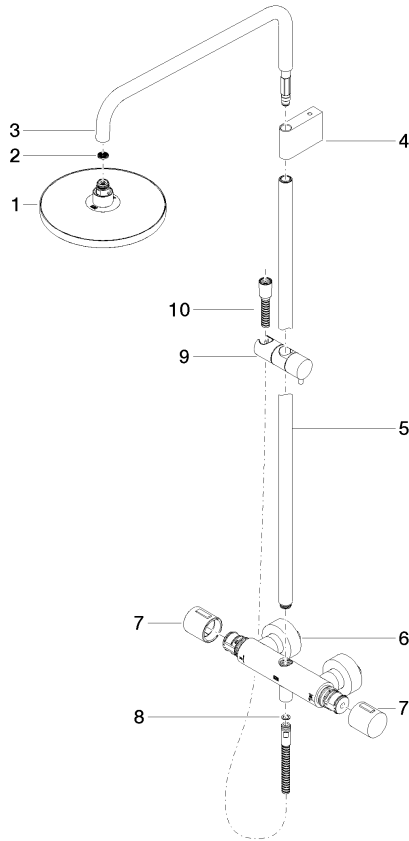

Showerpipe with shower thermostat without hand shower FlowReduce -
Brushed Champagne (22kt Gold)

34 459 979

Product version from 4/1/2024

Parts for other
finishes can be found
here: [Chrome](#)