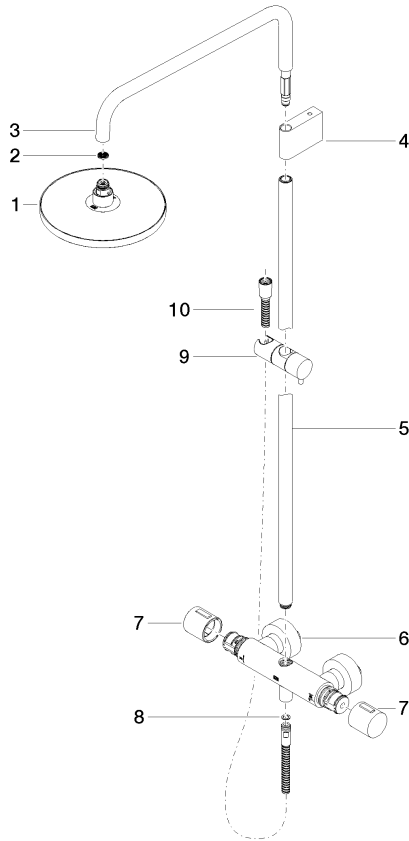

**Showerpipe with shower thermostat without hand shower FlowReduce -  
Brushed Chrome**

IMO

34 459 979

Fits: IMO, LULU, TARA, LISSÉ, VAIA, META

- shower with fixed riser projection 453mm
- overhead shower: rain flow
- rain shower Ø 220 mm
- rain shower with anti-scale system
- max. rainshower flow 7 l/min
- rotary diverter with volume control and shut-off function
- slide-on rosettes Ø 70 mm
- height of fittings up to rain shower (bottom edge) 1009mm
- height of fittings up to top edge of elbow 1150mm
- gauge 150 mm - 13 mm
- metal shower hose 1750mm with integrated anti-twist protection
- 1/2" connection
- slide bar
- Pipe diameter 23.5 mm
- quick clearing
- This product can help a building meet the requirements of Green Building Rating Systems, e.g. LEED®, BREEAM®, DGNB
- WRAS 2204013

**Showerpipe with shower thermostat without hand shower FlowReduce -  
Brushed Chrome**

34 459 979  
mm [inches]  
1:10

**Flow rate chart**

**Codes & Standards**

DIN 4109

EN 1111

EN 1717

ISO 3822

# Showerpipe with shower thermostat without hand shower FlowReduce - Brushed Chrome

34 459 979

**Product version from 4/1/2024**

Parts for other  
finishes can be found  
here: [Chrome](#)

Showerpipe with shower thermostat without hand shower FlowReduce -  
Brushed Chrome

IMO

34 459 979

**Spare parts list**

**Product version from 4/1/2024**

No.	Item Number	Name	Quantity used	Delivery time
	90 12 05 092 20-93	shower	11	20