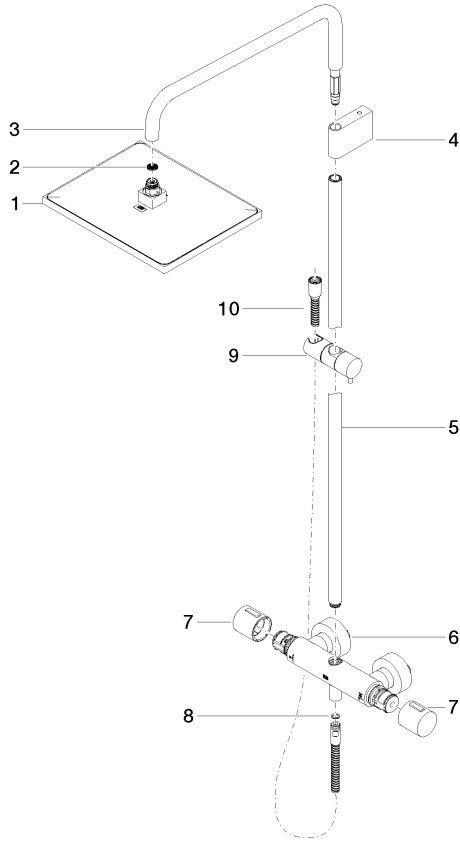

Showerpipe with shower thermostat without hand shower - Chrome

IMO

34 459 980

Fits: IMO, MEM, CL.1, CYO

- shower with fixed riser projection 453mm
- overhead shower: rain flow
- rain shower 300 x 240mm
- rain shower with anti-scale system
- max. rainshower flow 20 l/min
- Function from: 12 l/min
- rotary diverter with volume control and shut-off function
- slide-on rosettes Ø 70 mm
- height of fittings up to rain shower (bottom edge) 1009mm
- height of fittings up to top edge of elbow 1150mm
- gauge 150 mm - 13 mm
- metal shower hose 1750mm with integrated anti-twist protection
- 1/2" connection
- slide bar
- Pipe diameter 23.5 mm
- quick clearing

Required miscellaneous

	Hand shower - Chrome	28 018 979-00
--	-----------------------------	---------------

34 459 980

mm [inches]
1:10

Flow rate chart

Certificates

LGA_29987. Belgaqua_21-032- WRAS_2204013. LGA_38669.
27_5.

34 459 980

Spare parts list

No.	Item Number	Name	Quantity used	Delivery time
1	04 12 05 063 00-00	shower	1	10
2	09 23 01 039 90	sieve	1	2
3	90 28 22 348 00-00	pipe	1	10
4	90 17 11 150 00-00	holder	1	10
5	90 28 22 349 00-00	pipe	1	10
6	04 17 01 250 00-00	connection	1	10
7	90 17 33 015 00-00	handle	2	10
8	90 14 20 026 00 90	seal	1	2
9	12 570 970-00	Slide unit - Chrome	1	10
10	28 322 970-00	Metal shower hose 1/2" x 3/8" x 1750 mm - Chrome	1	2