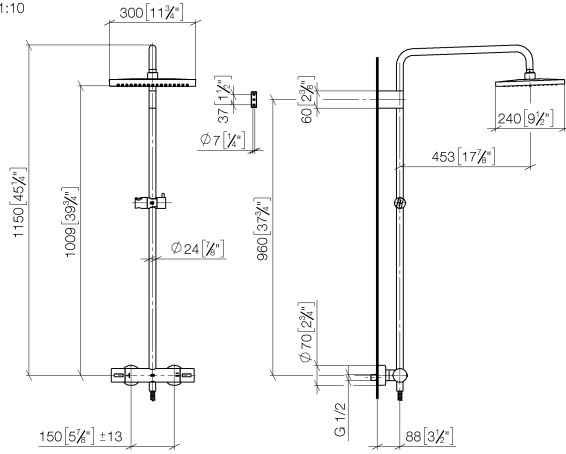

Showerpipe with shower thermostat without hand shower - Chrome

IMO

34 459 980

Fits: IMO, MEM, CL.1, CYO

- shower with fixed riser projection 453mm
- overhead shower: rain flow
- rain shower 300 x 240mm
- rain shower with anti-scale system
- max. rainshower flow 20 l/min
- Function from: 12 l/min
- rotary diverter with volume control and shut-off function
- slide-on rosettes Ø 70 mm
- height of fittings up to rain shower (bottom edge) 1009mm
- height of fittings up to top edge of elbow 1150mm
- gauge 150 mm - 13 mm
- metal shower hose 1750mm with integrated anti-twist protection
- 1/2" connection
- slide bar
- Pipe diameter 23.5 mm
- quick clearing

Required miscellaneous

	Hand shower - Chrome	28 018 979-00
--	-----------------------------	---------------

34 459 980

mm [inches]
1:10

Flow rate chart

Certificates

LGA_29987. Belgaqua_21-032- WRAS_2204013. LGA_38669.
27_5.

34 459 980

Spare parts list

No.	Item Number	Name	Quantity used	Delivery time
1	04 12 05 063 00-00	shower	1	10
2	09 23 01 039 90	sieve	1	2
3	90 28 22 348 00-00	pipe	1	10
4	90 17 11 150 00-00	holder	1	10
5	90 28 22 349 00-00	pipe	1	10
6	04 17 01 250 00-00	connection	1	10
7	90 17 33 015 00-00	handle	2	10
8	90 14 20 026 00 90	seal	1	2
9	12 570 970-00	Slide unit - Chrome	1	10
10	28 322 970-00	Metal shower hose 1/2" x 3/8" x 1750 mm - Chrome	1	2