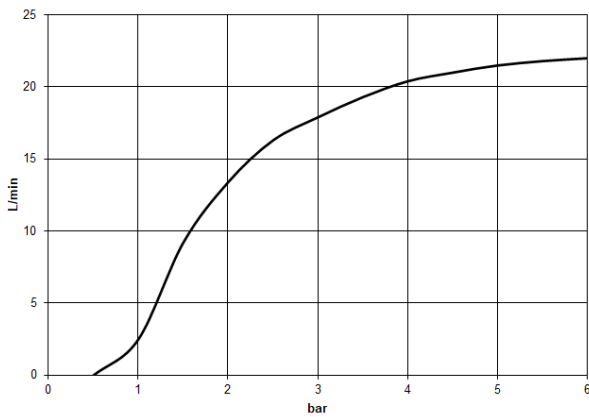

**Showerpipe with shower thermostat without hand shower - Brushed Durabronz
(23kt Gold)**

34 459 980

mm [inches]

1:10

Flow rate chart

Codes & Standards

DIN 4109

EN 1717