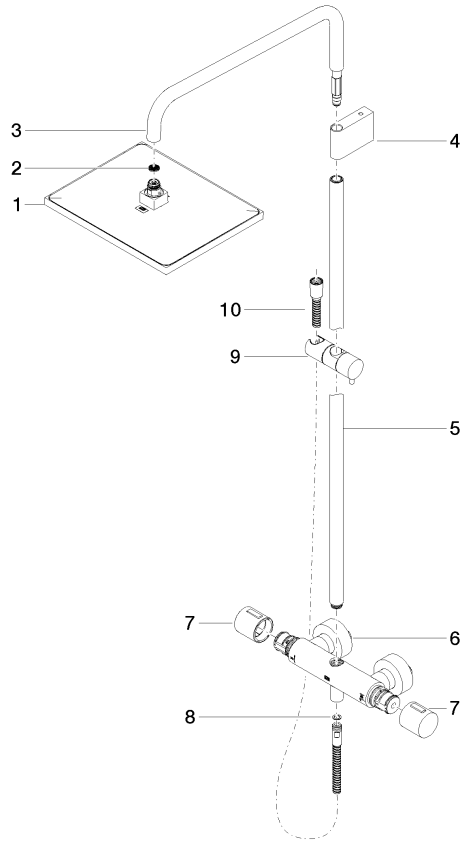

**Showerpipe with shower thermostat without hand shower - Brushed Durabronz
(23kt Gold)**

IMO

34 459 980

Fits: IMO, MEM, CL.1, CYO

- shower with fixed riser projection 453mm
- overhead shower: rain flow
- rain shower 300 x 240mm
- rain shower with anti-scale system
- max. rainshower flow 20 l/min
- Function from: 12 l/min
- rotary diverter with volume control and shut-off function
- slide-on rosettes Ø 70 mm
- height of fittings up to rain shower (bottom edge) 1009mm
- height of fittings up to top edge of elbow 1150mm
- gauge 150 mm - 13 mm
- metal shower hose 1750mm with integrated anti-twist protection
- 1/2" connection
- slide bar
- Pipe diameter 23.5 mm
- quick clearing
- WRAS 2204013

**Showerpipe with shower thermostat without hand shower - Brushed Durabronz
(23kt Gold)**

34 459 980

mm [inches]

1:10

Flow rate chart

Codes & Standards

DIN 4109

EN 1717

WRAS_2204

LGA_38

Belgaqua_21-032-2

Showerpipe with shower thermostat without hand shower - Brushed Durabronz (23kt Gold)

IMO

34 459 980

Product version from 6/1/2024

Parts for other finishes can be found here: [Chrome](#)

Showerpipe with shower thermostat without hand shower - Brushed Durabrass
(23kt Gold)

IMO

34 459 980

Spare parts list

Product version from 6/1/2024

No.	Item Number	Name	Quantity used	Delivery time
	04 12 05 063 00-28	shower	11	20