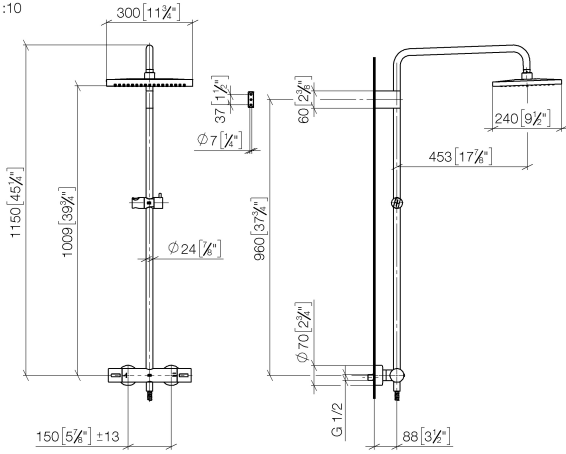

**Showerpipe with shower thermostat without hand shower - Brushed Durabronz
(23kt Gold)**

IMO

34 459 980

Fits: IMO, MEM, CL.1, CYO

- shower with fixed riser projection 453mm
- overhead shower: rain flow
- rain shower 300 x 240mm
- rain shower with anti-scale system
- max. rainshower flow 20 l/min
- Function from: 12 l/min
- rotary diverter with volume control and shut-off function
- slide-on rosettes Ø 70 mm
- height of fittings up to rain shower (bottom edge) 1009mm
- height of fittings up to top edge of elbow 1150mm
- gauge 150 mm - 13 mm
- metal shower hose 1750mm with integrated anti-twist protection
- 1/2" connection
- slide bar
- Pipe diameter 23.5 mm
- quick clearing
- WRAS 2204013

**Showerpipe with shower thermostat without hand shower - Brushed Durabronz
(23kt Gold)**

34 459 980

mm [inches]

1:10

Flow rate chart

Codes & Standards

DIN 4109

EN 1717