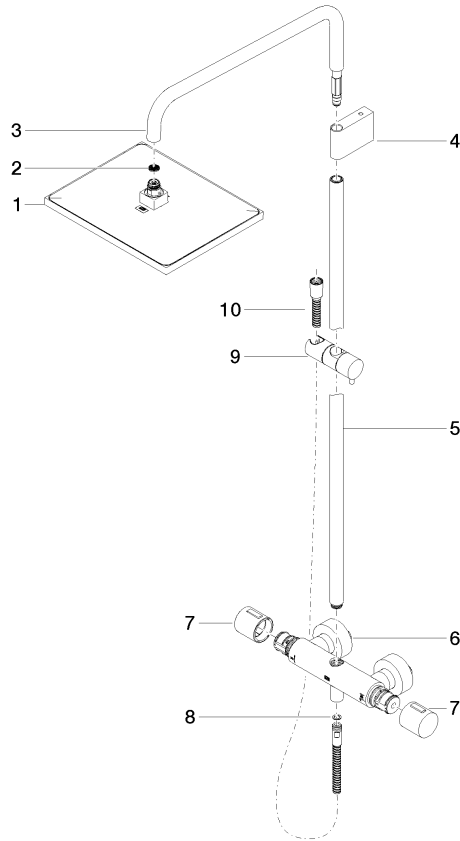

Showerpipe with shower thermostat without hand shower - Brushed Champagne (22kt Gold)

34 459 980

Product version from 6/1/2024

Parts for other
finishes can be found
here: [Chrome](#)