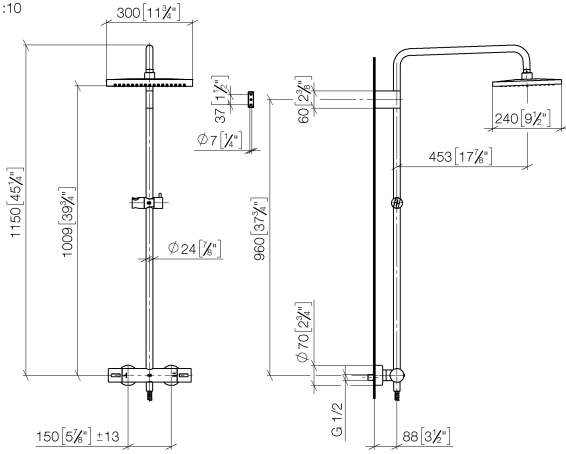

**Showerpipe with shower thermostat without hand shower - Brushed
Champagne (22kt Gold)**

IMO

34 459 980

Fits: IMO, MEM, CL.1, CYO

- shower with fixed riser projection 453mm
- overhead shower: rain flow
- rain shower 300 x 240mm
- rain shower with anti-scale system
- max. rainshower flow 20 l/min
- Function from: 12 l/min
- rotary diverter with volume control and shut-off function
- slide-on rosettes Ø 70 mm
- height of fittings up to rain shower (bottom edge) 1009mm
- height of fittings up to top edge of elbow 1150mm
- gauge 150 mm - 13 mm
- metal shower hose 1750mm with integrated anti-twist protection
- 1/2" connection
- slide bar
- Pipe diameter 23.5 mm
- quick clearing
- WRAS 2204013

**Showerpipe with shower thermostat without hand shower - Brushed
Champagne (22kt Gold)**

34 459 980

mm [inches]

1:10

Flow rate chart

Codes & Standards

DIN 4109

ISO 3822