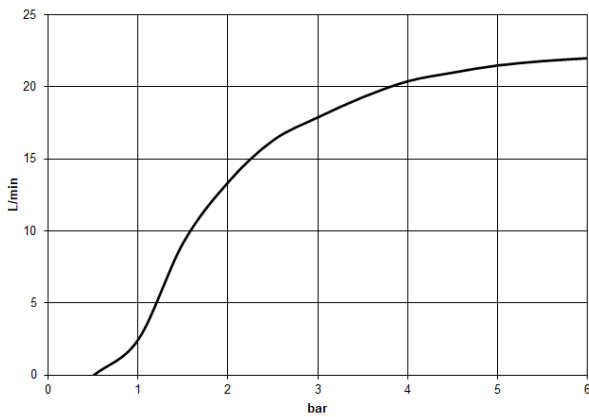

**Showerpipe with shower thermostat without hand shower - Brushed
Champagne (22kt Gold)**

34 459 980

mm [inches]

1:10

Flow rate chart

Codes & Standards

DIN 4109

ISO 3822