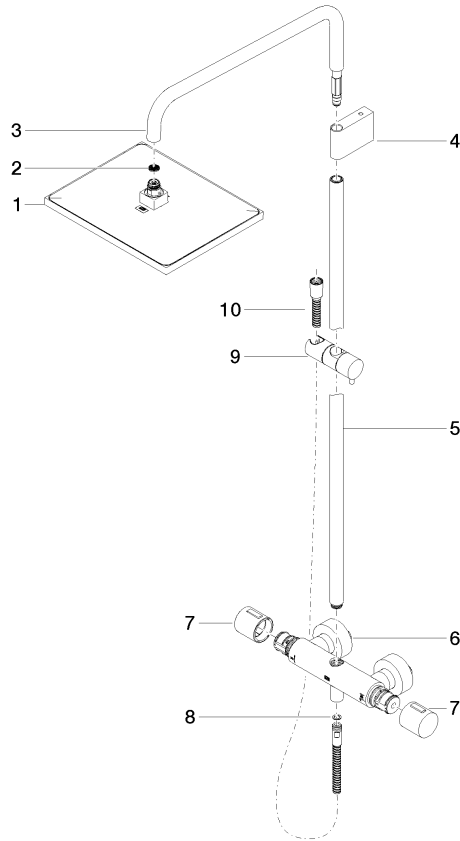

Showerpipe with shower thermostat without hand shower - Champagne (22kt Gold)

34 459 980

Product version from 6/1/2024

Parts for other finishes can be found here: [Chrome](#)