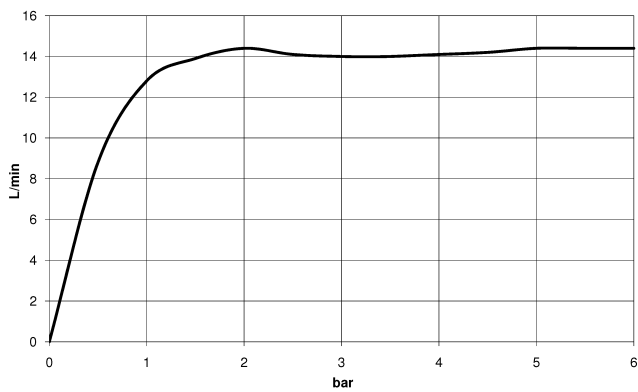

34 460 809

- shower with fixed riser projection 452mm
- overhead shower: rain flow
- rain shower Ø 300 mm
- rain shower with anti-scale system
- max. rainshower flow 14 l/min
- Function from: 10 l/min
- rotary diverter with volume control and shut-off function
- slide-on rosettes Ø 70 mm
- height of fittings up to rain shower (bottom edge) 964mm
- height of fittings up to top edge of elbow 1267mm
- gauge 150 mm - 13 mm
- metal shower hose 1750mm with integrated anti-twist protection
- 1/2" connection
- slide bar
- Pipe diameter 23.5 mm

This article does not include a hand shower!

Intrinsic protection against back flow.

	Chrome	34 460 809-00
	Brushed Platinum	34 460 809-06
	Platinum	34 460 809-08
	Dark Chrome	34 460 809-19
	Brushed Durabronze (23kt Gold)	34 460 809-28
	Brushed Bronze	34 460 809-42
	Brushed Champagne (22kt Gold)	34 460 809-46
	Champagne (22kt Gold)	34 460 809-47
	Brushed Dark Platinum	34 460 809-99

### Flow rate chart