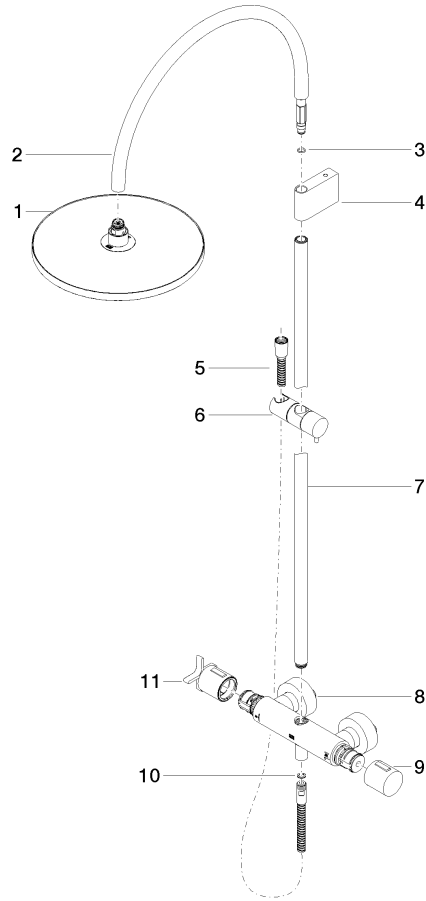

34 460 809

- shower with fixed riser projection 452mm
- overhead shower: rain flow
- rain shower Ø 300 mm
- rain shower with anti-scale system
- max. rainshower flow 14 l/min
- Function from: 10 l/min
- rotary diverter with volume control and shut-off function
- slide-on rosettes Ø 70 mm
- height of fittings up to rain shower (bottom edge) 964mm
- height of fittings up to top edge of elbow 1267mm
- gauge 150 mm - 13 mm
- metal shower hose 1750mm with integrated anti-twist protection
- 1/2" connection
- slide bar
- Pipe diameter 23.5 mm

This article does not include a hand shower!

Intrinsic protection against back flow.

	Chrome	34 460 809-00
	Brushed Platinum	34 460 809-06
	Platinum	34 460 809-08
	Dark Chrome	34 460 809-19
	Brushed Durabronze (23kt Gold)	34 460 809-28
	Brushed Bronze	34 460 809-42
	Brushed Champagne (22kt Gold)	34 460 809-46
	Champagne (22kt Gold)	34 460 809-47
	Brushed Dark Platinum	34 460 809-99

### Flow rate chart

### Certificates

Belgaqua\_24-006- LGA\_38736.  
27\_8.

34 460 809

Spare parts list

No.	Item Number	Name	Quantity used	Delivery time
1	04 12 05 091 00-00	shower	1	10
2	04 28 22 346 00-00	pipe	1	10
3	09 14 10 008 90	seal	1	2
4	90 17 11 150 00-00	holder	1	10
5	28 322 970-00	Metal shower hose 1/2" x 3/8" x 1750 mm - Chrome	1	2
6	12 570 970-00	Slide unit - Chrome	1	10
7	90 28 22 349 00-00	pipe	1	10
8	04 17 01 250 00-00	connection	1	10
9	90 17 33 015 00-00	handle	1	10
10	90 14 20 026 00 90	seal	1	2
11	90 17 33 030 00-00	handle	1	10