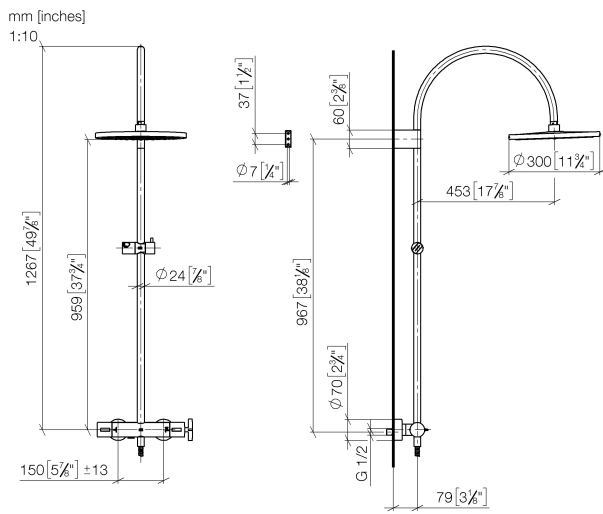

34 460 809

- shower with fixed riser projection 452mm
- overhead shower: rain flow
- rain shower Ø 300 mm
- rain shower with anti-scale system
- max. rainshower flow 14 l/min
- Function from: 10 l/min
- rotary diverter with volume control and shut-off function
- slide-on rosettes Ø 70 mm
- height of fittings up to rain shower (bottom edge) 964mm
- height of fittings up to top edge of elbow 1267mm
- gauge 150 mm - 13 mm
- metal shower hose 1750mm with integrated anti-twist protection
- 1/2" connection
- slide bar
- Pipe diameter 23.5 mm

This article does not include a hand shower!

Intrinsic protection against back flow.

	Chrome	34 460 809-00
	Brushed Platinum	34 460 809-06
	Platinum	34 460 809-08
	Dark Chrome	34 460 809-19
	Brushed Durabronze (23kt Gold)	34 460 809-28
	Brushed Bronze	34 460 809-42
	Brushed Champagne (22kt Gold)	34 460 809-46
	Champagne (22kt Gold)	34 460 809-47
	Brushed Dark Platinum	34 460 809-99

### Flow rate chart

### Certificates

Belgaqua\_24-006- LGA\_38736.  
27\_8.

34 460 809

Spare parts list

No.	Item Number	Name	Quantity used	Delivery time
1	04 12 05 091 00-00	shower	1	10
2	04 28 22 346 00-00	pipe	1	10
3	09 14 10 008 90	seal	1	2
4	90 17 11 150 00-00	holder	1	10
5	28 322 970-00	Metal shower hose 1/2" x 3/8" x 1750 mm - Chrome	1	2
6	12 570 970-00	Slide unit - Chrome	1	10
7	90 28 22 349 00-00	pipe	1	10
8	04 17 01 250 00-00	connection	1	10
9	90 17 33 015 00-00	handle	1	10
10	90 14 20 026 00 90	seal	1	2
11	90 17 33 030 00-00	handle	1	10