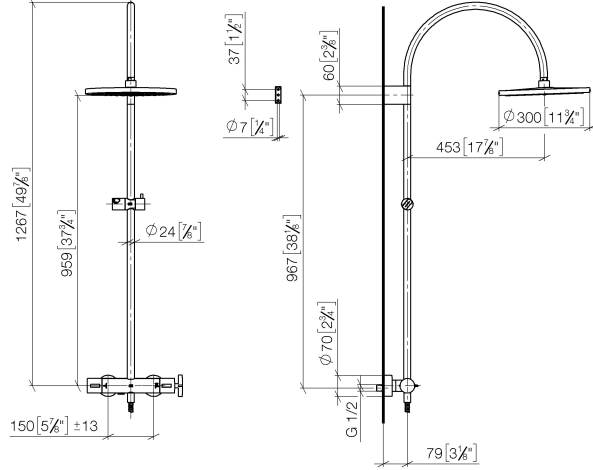

**VAIA Shower pipe with shower thermostat without hand shower - Brushed Platinum**

VAIA

34 460 809

- shower with fixed riser projection 452mm
- overhead shower: rain flow
- rain shower Ø 300 mm
- rain shower with anti-scale system
- max. rainshower flow 14 l/min
- Function from: 10 l/min
- rotary diverter with volume control and shut-off function
- slide-on rosettes Ø 70 mm
- height of fittings up to rain shower (bottom edge) 964mm
- height of fittings up to top edge of elbow 1267mm
- gauge 150 mm - 13 mm
- metal shower hose 1750mm with integrated anti-twist protection
- 1/2" connection
- slide bar
- Pipe diameter 23.5 mm

This article does not include a hand shower!  
Intrinsic protection against back flow.

	Brushed Platinum	34 460 809-06
	Chrome	34 460 809-00
	Platinum	34 460 809-08
	Dark Chrome	34 460 809-19
	Brushed Durabrass (23kt Gold)	34 460 809-28
	Brushed Bronze	34 460 809-42
	Brushed Champagne (22kt Gold)	34 460 809-46
	Champagne (22kt Gold)	34 460 809-47
	Brushed Dark Platinum	34 460 809-99

34 460 809

mm [inches]

1:10

Flow rate chart

Certificates

Belgaqua\_24-006- LGA\_38736.  
27\_8.

34 460 809  
Parts for other finishes can be found here: Chrome

### Spare parts list

No.	Item Number	Name	Quantity used	Delivery time
1	04 12 05 091 00-06	shower	1	10
2	04 28 22 346 00-06	pipe	1	10
3	09 14 10 008 90	seal	1	2
4	90 17 11 150 00-06	holder	1	10
5	28 322 970-06	Metal shower hose 1/2" x 3/8" x 1750 mm - Brushed Platinum	1	2
6	12 570 970-06	Slide unit - Brushed Platinum	1	10
7	90 28 22 349 00-06	pipe	1	10
8	04 17 01 250 00-06	connection	1	10
9	90 17 33 015 00-06	handle	1	10
10	90 14 20 026 00 90	seal	1	2
11	90 17 33 030 00-06	handle	1	10