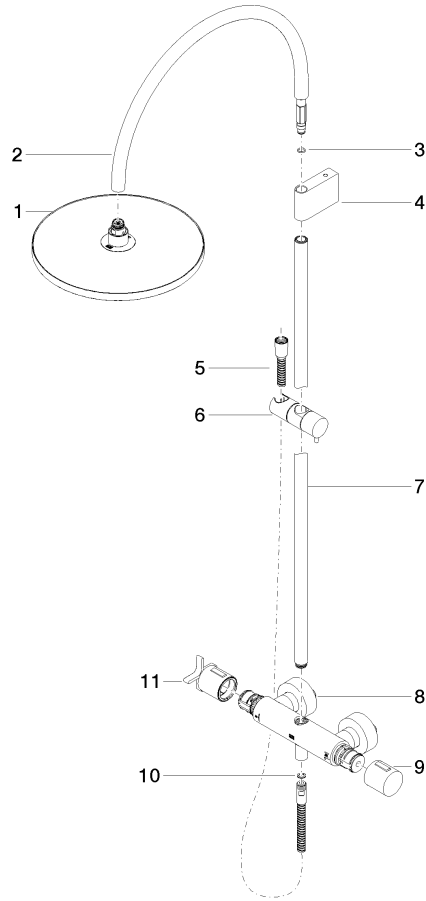

**VAIA Shower pipe with shower thermostat without hand shower - Brushed Platinum**

VAIA

34 460 809

- shower with fixed riser projection 452mm
- overhead shower: rain flow
- rain shower Ø 300 mm
- rain shower with anti-scale system
- max. rainshower flow 14 l/min
- Function from: 10 l/min
- rotary diverter with volume control and shut-off function
- slide-on rosettes Ø 70 mm
- height of fittings up to rain shower (bottom edge) 964mm
- height of fittings up to top edge of elbow 1267mm
- gauge 150 mm - 13 mm
- metal shower hose 1750mm with integrated anti-twist protection
- 1/2" connection
- slide bar
- Pipe diameter 23.5 mm

34 460 809

mm [inches]

1:10

Flow rate chart

Certificates

Belgaqua\_24-006- LGA\_38736.  
27\_8.

34 460 809  
Parts for other finishes can be found here: Chrome

### Spare parts list

No.	Item Number	Name	Quantity used	Delivery time
1	04 12 05 091 00-06	shower	1	10
2	04 28 22 346 00-06	pipe	1	10
3	09 14 10 008 90	seal	1	2
4	90 17 11 150 00-06	holder	1	10
5	28 322 970-06	Metal shower hose 1/2" x 3/8" x 1750 mm - Brushed Platinum	1	2
6	12 570 970-06	Slide unit - Brushed Platinum	1	10
7	90 28 22 349 00-06	pipe	1	10
8	04 17 01 250 00-06	connection	1	10
9	90 17 33 015 00-06	handle	1	10
10	90 14 20 026 00 90	seal	1	2
11	90 17 33 030 00-06	handle	1	10