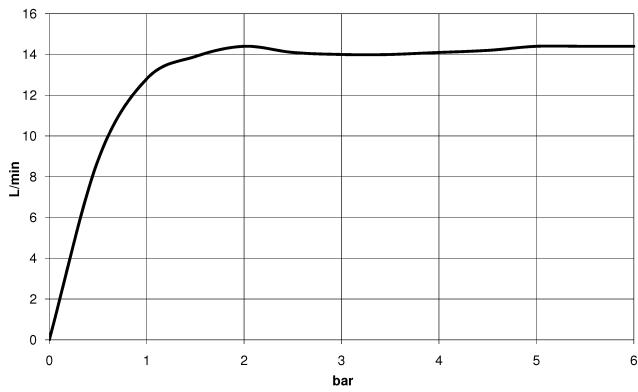

**VAIA Shower pipe with shower thermostat without hand shower - Brushed Platinum**

VAIA

34 460 809

- shower with fixed riser projection 452mm
- overhead shower: rain flow
- rain shower Ø 300 mm
- rain shower with anti-scale system
- max. rainshower flow 14 l/min
- Function from: 10 l/min
- rotary diverter with volume control and shut-off function
- slide-on rosettes Ø 70 mm
- height of fittings up to rain shower (bottom edge) 964mm
- height of fittings up to top edge of elbow 1267mm
- gauge 150 mm - 13 mm
- metal shower hose 1750mm with integrated anti-twist protection
- 1/2" connection
- slide bar
- Pipe diameter 23.5 mm

This article does not include a hand shower!  
Intrinsic protection against back flow.

	Brushed Platinum	34 460 809-06
	Chrome	34 460 809-00
	Platinum	34 460 809-08
	Dark Chrome	34 460 809-19
	Brushed Durabrass (23kt Gold)	34 460 809-28
	Brushed Bronze	34 460 809-42
	Brushed Champagne (22kt Gold)	34 460 809-46
	Champagne (22kt Gold)	34 460 809-47
	Brushed Dark Platinum	34 460 809-99

34 460 809

mm [inches]

1:10

Flow rate chart

Certificates

Belgaqua\_24-006- LGA\_38736.  
27\_8.

34 460 809  
Parts for other finishes can be found here: Chrome