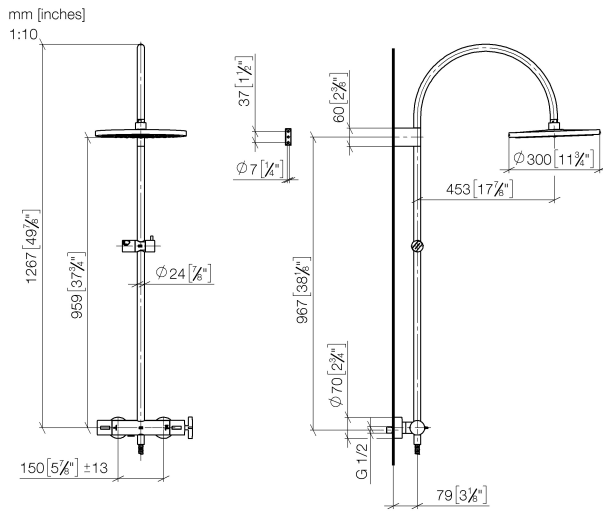

34 460 809

- shower with fixed riser projection 452mm
- overhead shower: rain flow
- rain shower Ø 300 mm
- rain shower with anti-scale system
- max. rainshower flow 14 l/min
- Function from: 10 l/min
- rotary diverter with volume control and shut-off function
- slide-on rosettes Ø 70 mm
- height of fittings up to rain shower (bottom edge) 964mm
- height of fittings up to top edge of elbow 1267mm
- gauge 150 mm - 13 mm
- metal shower hose 1750mm with integrated anti-twist protection
- 1/2" connection
- slide bar
- Pipe diameter 23.5 mm

This article does not include a hand shower!

Intrinsic protection against back flow.

	Platinum	34 460 809-08
	Chrome	34 460 809-00
	Brushed Platinum	34 460 809-06
	Dark Chrome	34 460 809-19
	Brushed Durabronze (23kt Gold)	34 460 809-28
	Brushed Bronze	34 460 809-42
	Brushed Champagne (22kt Gold)	34 460 809-46
	Champagne (22kt Gold)	34 460 809-47
	Brushed Dark Platinum	34 460 809-99

34 460 809

Flow rate chart

Certificates

Belgaqua_24-006- LGA_38736.
27_8.

34 460 809

Parts for other finishes can be found here: [Chrome](#)

Spare parts list

No.	Item Number	Name	Quantity used	Delivery time
1	04 12 05 091 00-08	shower	1	40
2	04 28 22 346 00-08	pipe	1	40
3	09 14 10 008 90	seal	1	2
4	90 17 11 150 00-08	holder	1	40
5	28 322 970-08	Metal shower hose 1/2" x 3/8" x 1750 mm - Platinum	1	40
6	12 570 970-08	Slide unit - Platinum	1	40
7	90 28 22 349 00-08	pipe	1	40
8	04 17 01 250 00-08	connection	1	40
9	90 17 33 015 00-08	handle	1	40
10	90 14 20 026 00 90	seal	1	2
11	90 17 33 030 00-08	handle	1	40