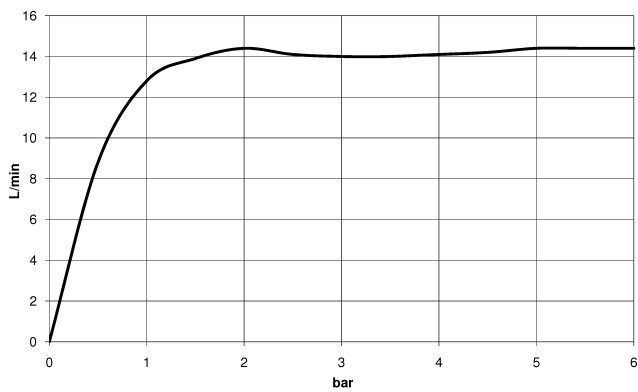

34 460 809

- shower with fixed riser projection 452mm
- overhead shower: rain flow
- rain shower Ø 300 mm
- rain shower with anti-scale system
- max. rainshower flow 14 l/min
- Function from: 10 l/min
- rotary diverter with volume control and shut-off function
- slide-on rosettes Ø 70 mm
- height of fittings up to rain shower (bottom edge) 964mm
- height of fittings up to top edge of elbow 1267mm
- gauge 150 mm - 13 mm
- metal shower hose 1750mm with integrated anti-twist protection
- 1/2" connection
- slide bar
- Pipe diameter 23.5 mm

This article does not include a hand shower!

Intrinsic protection against back flow.

	Platinum	34 460 809-08
	Chrome	34 460 809-00
	Brushed Platinum	34 460 809-06
	Dark Chrome	34 460 809-19
	Brushed Durabronze (23kt Gold)	34 460 809-28
	Brushed Bronze	34 460 809-42
	Brushed Champagne (22kt Gold)	34 460 809-46
	Champagne (22kt Gold)	34 460 809-47
	Brushed Dark Platinum	34 460 809-99

34 460 809

Flow rate chart

Certificates

Belgaqua_24-006- LGA_38736.
27_8.

34 460 809

Parts for other finishes can be found here: [Chrome](#)

Spare parts list

No.	Item Number	Name	Quantity used	Delivery time
1	04 12 05 091 00-08	shower	1	40
2	04 28 22 346 00-08	pipe	1	40
3	09 14 10 008 90	seal	1	2
4	90 17 11 150 00-08	holder	1	40
5	28 322 970-08	Metal shower hose 1/2" x 3/8" x 1750 mm - Platinum	1	40
6	12 570 970-08	Slide unit - Platinum	1	40
7	90 28 22 349 00-08	pipe	1	40
8	04 17 01 250 00-08	connection	1	40
9	90 17 33 015 00-08	handle	1	40
10	90 14 20 026 00 90	seal	1	2
11	90 17 33 030 00-08	handle	1	40