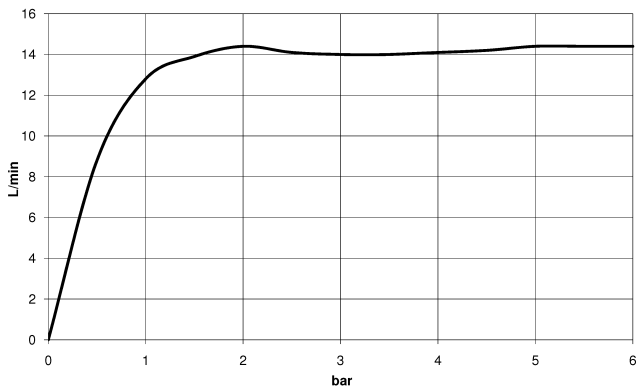

VAIA Shower pipe with shower thermostat without hand shower - Brushed Durabronz (23kt Gold)

VAIA

34 460 809

- shower with fixed riser projection 452mm
- overhead shower: rain flow
- rain shower Ø 300 mm
- rain shower with anti-scale system
- max. rainshower flow 14 l/min
- Function from: 10 l/min
- rotary diverter with volume control and shut-off function
- slide-on rosettes Ø 70 mm
- height of fittings up to rain shower (bottom edge) 964mm
- height of fittings up to top edge of elbow 1267mm
- gauge 150 mm - 13 mm
- metal shower hose 1750mm with integrated anti-twist protection
- 1/2" connection
- slide bar
- Pipe diameter 23.5 mm

This article does not include a hand shower!

Intrinsic protection against back flow.

	Brushed Durabronz (23kt Gold)	34 460 809-28
	Chrome	34 460 809-00
	Brushed Platinum	34 460 809-06
	Platinum	34 460 809-08
	Dark Chrome	34 460 809-19
	Brushed Bronze	34 460 809-42
	Brushed Champagne (22kt Gold)	34 460 809-46
	Champagne (22kt Gold)	34 460 809-47
	Brushed Dark Platinum	34 460 809-99

34 460 809

mm [inches]

1:10

Flow rate chart

Codes & Standards

DIN 4109

EN 1717

ISO 3822