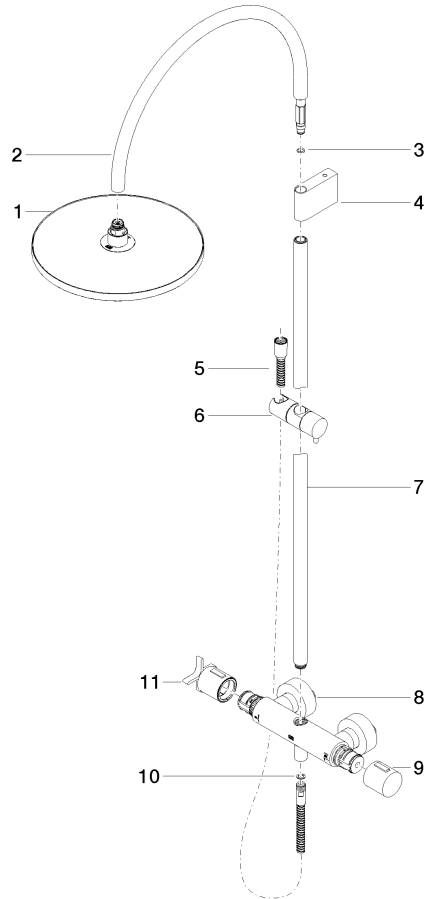

VAIA Shower pipe with shower thermostat without hand shower - Brushed Durabronz (23kt Gold)

VAIA

34 460 809

- shower with fixed riser projection 452mm
- overhead shower: rain flow
- rain shower Ø 300 mm
- rain shower with anti-scale system
- max. rainshower flow 14 l/min
- Function from: 10 l/min
- rotary diverter with volume control and shut-off function
- slide-on rosettes Ø 70 mm
- height of fittings up to rain shower (bottom edge) 964mm
- height of fittings up to top edge of elbow 1267mm
- gauge 150 mm - 13 mm
- metal shower hose 1750mm with integrated anti-twist protection
- 1/2" connection
- slide bar
- Pipe diameter 23.5 mm

34 460 809

mm [inches]

1:10

Flow rate chart

Codes & Standards

DIN 4109

EN 1717

ISO 3822

Ü-Zeichen

VAIA Shower pipe with shower thermostat without hand shower - Brushed
Durabross (23kt Gold)

VAIA

34 460 809

Certificates

Belgaqua_24-006-2 LGA_38

VAIA Shower pipe with shower thermostat without hand shower - Brushed
Durabronz (23kt Gold)

VAIA

34 460 809

Parts for other
finishes can be found
here: [Chrome](#)

VAIA Shower pipe with shower thermostat without hand shower - Brushed
Durabronze (23kt Gold)

VAIA

34 460 809

Spare parts list

No.	Item Number	Name	Quantity used	Delivery time
	04 12 05 091 00-28	shower	11	20