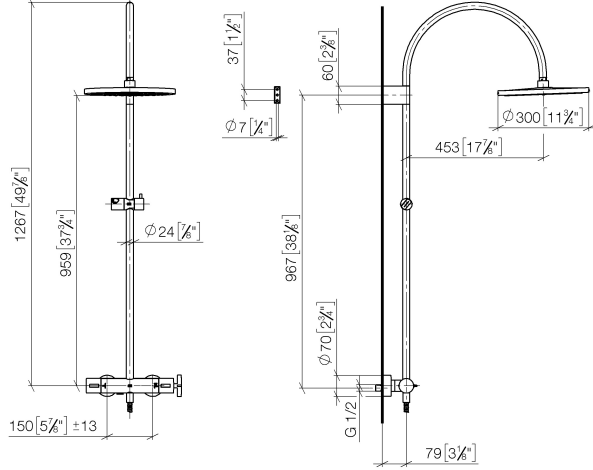

VAIA Shower pipe with shower thermostat without hand shower - Brushed Durabronz (23kt Gold)

VAIA

34 460 809

- shower with fixed riser projection 452mm
- overhead shower: rain flow
- rain shower Ø 300 mm
- rain shower with anti-scale system
- max. rainshower flow 14 l/min
- Function from: 10 l/min
- rotary diverter with volume control and shut-off function
- slide-on rosettes Ø 70 mm
- height of fittings up to rain shower (bottom edge) 964mm
- height of fittings up to top edge of elbow 1267mm
- gauge 150 mm - 13 mm
- metal shower hose 1750mm with integrated anti-twist protection
- 1/2" connection
- slide bar
- Pipe diameter 23.5 mm

This article does not include a hand shower!

Intrinsic protection against back flow.

	Brushed Durabronz (23kt Gold)	34 460 809-28
	Chrome	34 460 809-00
	Brushed Platinum	34 460 809-06
	Platinum	34 460 809-08
	Dark Chrome	34 460 809-19
	Brushed Bronze	34 460 809-42
	Brushed Champagne (22kt Gold)	34 460 809-46
	Champagne (22kt Gold)	34 460 809-47
	Brushed Dark Platinum	34 460 809-99

34 460 809

mm [inches]

1:10

Flow rate chart

Codes & Standards

DIN 4109

EN 1717

ISO 3822

VAIA

34 460 809

Parts for other
finishes can be found
here: [Chrome](#)

VAIA Shower pipe with shower thermostat without hand shower - Brushed
Durabronze (23kt Gold)

VAIA

34 460 809

Spare parts list

No.	Item Number	Name	Quantity used	Delivery time
	04 12 05 091 00-28	shower	11	20