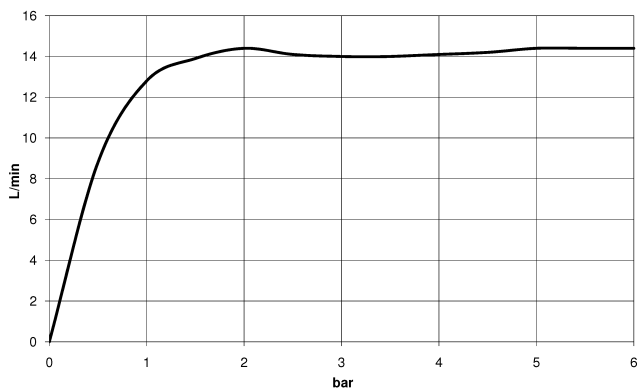

VAIA Shower pipe with shower thermostat without hand shower - Brushed Bronze

34 460 809

- shower with fixed riser projection 452mm
- overhead shower: rain flow
- rain shower Ø 300 mm
- rain shower with anti-scale system
- max. rainshower flow 14 l/min
- Function from: 10 l/min
- rotary diverter with volume control and shut-off function
- slide-on rosettes Ø 70 mm
- height of fittings up to rain shower (bottom edge) 964mm
- height of fittings up to top edge of elbow 1267mm
- gauge 150 mm - 13 mm
- metal shower hose 1750mm with integrated anti-twist protection
- 1/2" connection
- slide bar
- Pipe diameter 23.5 mm

This article does not include a hand shower!
Intrinsic protection against back flow.

	Brushed Bronze	34 460 809-42
	Chrome	34 460 809-00
	Brushed Platinum	34 460 809-06
	Platinum	34 460 809-08
	Dark Chrome	34 460 809-19
	Brushed Durabronze (23kt Gold)	34 460 809-28
	Brushed Champagne (22kt Gold)	34 460 809-46
	Champagne (22kt Gold)	34 460 809-47
	Brushed Dark Platinum	34 460 809-99

34 460 809

mm [inches]

Flow rate chart

Certificates

Belgaqua_24-006- LGA_38736.
27_8.

34 460 809
Parts for other
finishes can be found
here: [Chrome](#)

Spare parts list

No.	Item Number	Name	Quantity used	Delivery time
1	04 12 05 091 00-42	shower	1	60
2	04 28 22 346 00-42	pipe	1	60
3	09 14 10 008 90	seal	1	2
4	90 17 11 150 00-42	holder	1	30
5	28 322 970-42	Metal shower hose 1/2" x 3/8" x 1750 mm - Brushed Bronze	1	30
6	12 570 970-42	Slide unit - Brushed Bronze	1	30
7	90 28 22 349 00-42	pipe	1	30
8	04 17 01 250 00-42	connection	1	60
9	90 17 33 015 00-42	handle	1	30
10	90 14 20 026 00 90	seal	1	2
11	90 17 33 030 00-42	handle	1	30