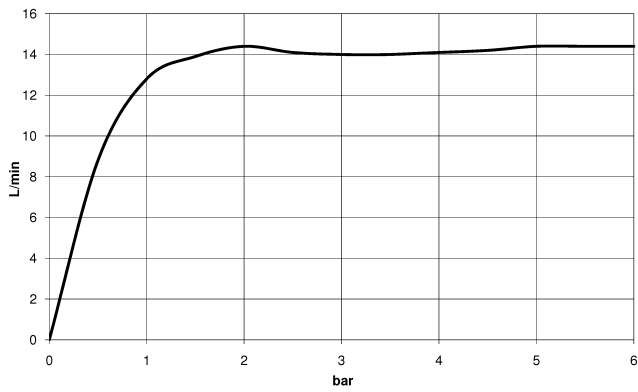

VAIA Shower pipe with shower thermostat without hand shower - Brushed Champagne (22kt Gold)

VAIA

34 460 809

- shower with fixed riser projection 452mm
- overhead shower: rain flow
- rain shower Ø 300 mm
- rain shower with anti-scale system
- max. rainshower flow 14 l/min
- Function from: 10 l/min
- rotary diverter with volume control and shut-off function
- slide-on rosettes Ø 70 mm
- height of fittings up to rain shower (bottom edge) 964mm
- height of fittings up to top edge of elbow 1267mm
- gauge 150 mm - 13 mm
- metal shower hose 1750mm with integrated anti-twist protection
- 1/2" connection
- slide bar
- Pipe diameter 23.5 mm

This article does not include a hand shower!
Intrinsic protection against back flow.

	Brushed Champagne (22kt Gold)	34 460 809-46
	Chrome	34 460 809-00
	Brushed Platinum	34 460 809-06
	Platinum	34 460 809-08
	Dark Chrome	34 460 809-19
	Brushed Durabronze (23kt Gold)	34 460 809-28
	Brushed Bronze	34 460 809-42
	Champagne (22kt Gold)	34 460 809-47
	Brushed Dark Platinum	34 460 809-99

34 460 809

mm [inches]

1:10

Flow rate chart

Certificates

Belgaqua_24-006- LGA_38736.
27_8.

34 460 809
Parts for other
finishes can be found
here: Chrome

Spare parts list

No.	Item Number	Name	Quantity used	Delivery time
1	04 12 05 091 00-46	shower	1	30
2	04 28 22 346 00-46	pipe	1	60
3	09 14 10 008 90	seal	1	2
4	90 17 11 150 00-46	holder	1	30
5	28 322 970-46	Metal shower hose 1/2" x 3/8" x 1750 mm - Brushed Champagne (22kt Gold)	1	30
6	12 570 970-46	Slide unit - Brushed Champagne (22kt Gold)	1	30
7	90 28 22 349 00-46	pipe	1	30
8	04 17 01 250 00-46	connection	1	60
9	90 17 33 015 00-46	handle	1	30
10	90 14 20 026 00 90	seal	1	2
11	90 17 33 030 00-46	handle	1	30