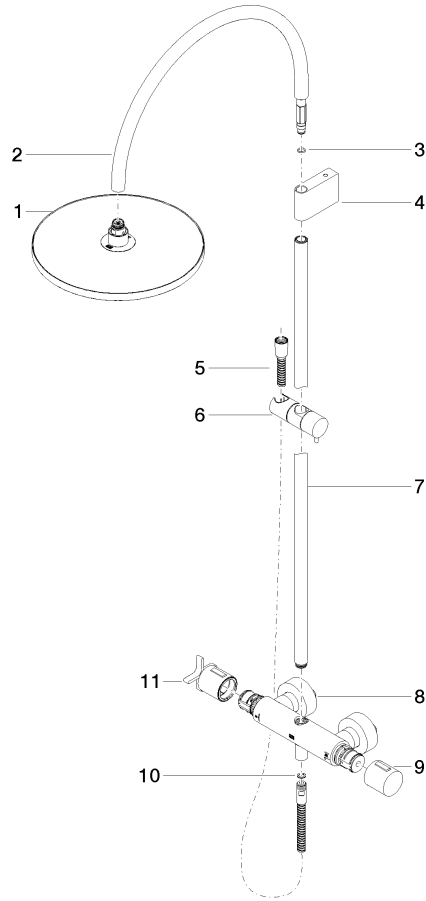

VAIA Shower pipe with shower thermostat without hand shower - Brushed Champagne (22kt Gold)

VAIA

34 460 809

- shower with fixed riser projection 452mm
- overhead shower: rain flow
- rain shower Ø 300 mm
- rain shower with anti-scale system
- max. rainshower flow 14 l/min
- Function from: 10 l/min
- rotary diverter with volume control and shut-off function
- slide-on rosettes Ø 70 mm
- height of fittings up to rain shower (bottom edge) 964mm
- height of fittings up to top edge of elbow 1267mm
- gauge 150 mm - 13 mm
- metal shower hose 1750mm with integrated anti-twist protection
- 1/2" connection
- slide bar
- Pipe diameter 23.5 mm

This article does not include a hand shower!
Intrinsic protection against back flow.

	Brushed Champagne (22kt Gold)	34 460 809-46
	Chrome	34 460 809-00
	Brushed Platinum	34 460 809-06
	Platinum	34 460 809-08
	Dark Chrome	34 460 809-19
	Brushed Durabronze (23kt Gold)	34 460 809-28
	Brushed Bronze	34 460 809-42
	Champagne (22kt Gold)	34 460 809-47
	Brushed Dark Platinum	34 460 809-99

34 460 809

mm [inches]

1:10

Flow rate chart

Certificates

Belgaqua_24-006- LGA_38736.
27_8.

34 460 809
Parts for other
finishes can be found
here: Chrome

Spare parts list

No.	Item Number	Name	Quantity used	Delivery time
1	04 12 05 091 00-46	shower	1	30
2	04 28 22 346 00-46	pipe	1	60
3	09 14 10 008 90	seal	1	2
4	90 17 11 150 00-46	holder	1	30
5	28 322 970-46	Metal shower hose 1/2" x 3/8" x 1750 mm - Brushed Champagne (22kt Gold)	1	30
6	12 570 970-46	Slide unit - Brushed Champagne (22kt Gold)	1	30
7	90 28 22 349 00-46	pipe	1	30
8	04 17 01 250 00-46	connection	1	60
9	90 17 33 015 00-46	handle	1	30
10	90 14 20 026 00 90	seal	1	2
11	90 17 33 030 00-46	handle	1	30