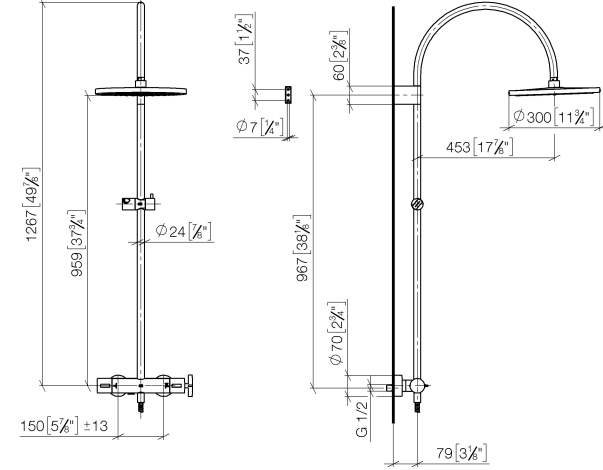

VAIA Shower pipe with shower thermostat without hand shower - Brushed Champagne (22kt Gold)

VAIA

34 460 809

- shower with fixed riser projection 452mm
- overhead shower: rain flow
- rain shower Ø 300 mm
- rain shower with anti-scale system
- max. rainshower flow 14 l/min
- Function from: 10 l/min
- rotary diverter with volume control and shut-off function
- slide-on rosettes Ø 70 mm
- height of fittings up to rain shower (bottom edge) 964mm
- height of fittings up to top edge of elbow 1267mm
- gauge 150 mm - 13 mm
- metal shower hose 1750mm with integrated anti-twist protection
- 1/2" connection
- slide bar
- Pipe diameter 23.5 mm

This article does not include a hand shower!
Intrinsic protection against back flow.

	Brushed Champagne (22kt Gold)	34 460 809-46
	Chrome	34 460 809-00
	Brushed Platinum	34 460 809-06
	Platinum	34 460 809-08
	Dark Chrome	34 460 809-19
	Brushed Durabronze (23kt Gold)	34 460 809-28
	Brushed Bronze	34 460 809-42
	Champagne (22kt Gold)	34 460 809-47
	Brushed Dark Platinum	34 460 809-99

34 460 809

mm [inches]

1:10

Flow rate chart

Certificates

Belgaqua_24-006- LGA_38736.
27_8.

34 460 809
Parts for other
finishes can be found
here: Chrome

Spare parts list

No.	Item Number	Name	Quantity used	Delivery time
1	04 12 05 091 00-46	shower	1	30
2	04 28 22 346 00-46	pipe	1	60
3	09 14 10 008 90	seal	1	2
4	90 17 11 150 00-46	holder	1	30
5	28 322 970-46	Metal shower hose 1/2" x 3/8" x 1750 mm - Brushed Champagne (22kt Gold)	1	30
6	12 570 970-46	Slide unit - Brushed Champagne (22kt Gold)	1	30
7	90 28 22 349 00-46	pipe	1	30
8	04 17 01 250 00-46	connection	1	60
9	90 17 33 015 00-46	handle	1	30
10	90 14 20 026 00 90	seal	1	2
11	90 17 33 030 00-46	handle	1	30