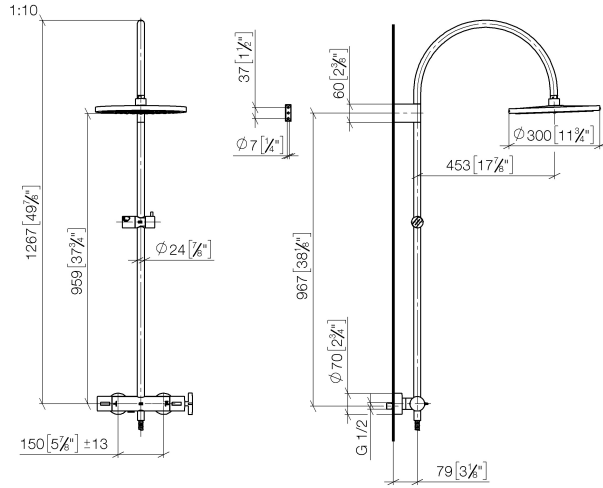

VAIA Shower pipe with shower thermostat without hand shower - Champagne (22kt Gold)

VAIA

34 460 809

- shower with fixed riser projection 452mm
- overhead shower: rain flow
- rain shower Ø 300 mm
- rain shower with anti-scale system
- max. rainshower flow 14 l/min
- Function from: 10 l/min
- rotary diverter with volume control and shut-off function
- slide-on rosettes Ø 70 mm
- height of fittings up to rain shower (bottom edge) 964mm
- height of fittings up to top edge of elbow 1267mm
- gauge 150 mm - 13 mm
- metal shower hose 1750mm with integrated anti-twist protection
- 1/2" connection
- slide bar
- Pipe diameter 23.5 mm

34 460 809

mm [inches]

Flow rate chart

Certificates

Belgaqua_24-006- LGA_38736.
27_8.

34 460 809
Parts for other
finishes can be found
here: Chrome

Spare parts list

| No. | Item Number | Name | Quantity used | Delivery time |
|-----|--------------------|--|---------------|---------------|
| 1 | 04 12 05 091 00-47 | shower | 1 | 30 |
| 2 | 04 28 22 346 00-47 | pipe | 1 | 60 |
| 3 | 09 14 10 008 90 | seal | 1 | 2 |
| 4 | 90 17 11 150 00-47 | holder | 1 | 30 |
| 5 | 28 322 970-47 | Metal shower hose 1/2" x 3/8" x 1750 mm - Champagne (22kt Gold) | 1 | 30 |
| 6 | 12 570 970-47 | Slide unit - Champagne (22kt Gold) | 1 | 30 |
| 7 | 90 28 22 349 00-47 | pipe | 1 | 30 |
| 8 | 04 17 01 250 00-47 | connection | 1 | 60 |
| 9 | 90 17 33 015 00-47 | handle | 1 | 30 |
| 10 | 90 14 20 026 00 90 | seal | 1 | 2 |
| 11 | 90 17 33 030 00-47 | handle | 1 | 30 |