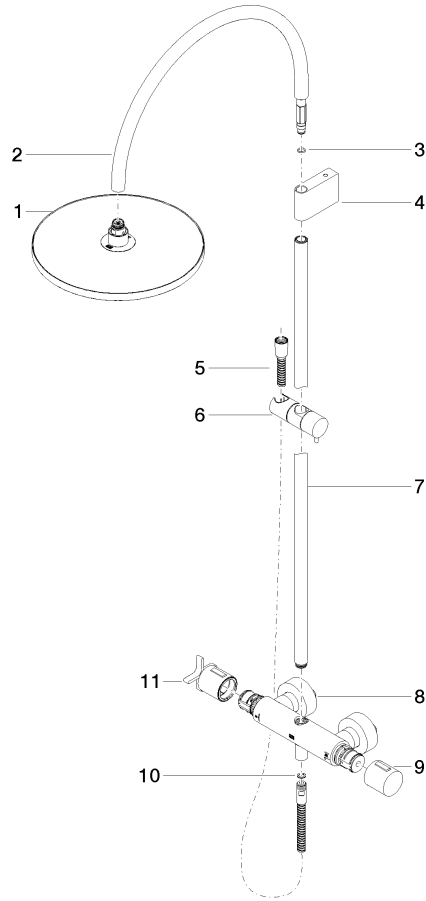

VAIA Shower pipe with shower thermostat without hand shower - Champagne (22kt Gold)

VAIA

34 460 809

- shower with fixed riser projection 452mm
- overhead shower: rain flow
- rain shower Ø 300 mm
- rain shower with anti-scale system
- max. rainshower flow 14 l/min
- Function from: 10 l/min
- rotary diverter with volume control and shut-off function
- slide-on rosettes Ø 70 mm
- height of fittings up to rain shower (bottom edge) 964mm
- height of fittings up to top edge of elbow 1267mm
- gauge 150 mm - 13 mm
- metal shower hose 1750mm with integrated anti-twist protection
- 1/2" connection
- slide bar
- Pipe diameter 23.5 mm

34 460 809

mm [inches]

Flow rate chart

Certificates

Belgaqua_24-006- LGA_38736.
27_8.

34 460 809
Parts for other
finishes can be found
here: Chrome

Spare parts list

| No. | Item Number | Name | Quantity used | Delivery time |
|-----|--------------------|--|---------------|---------------|
| 1 | 04 12 05 091 00-47 | shower | 1 | 30 |
| 2 | 04 28 22 346 00-47 | pipe | 1 | 60 |
| 3 | 09 14 10 008 90 | seal | 1 | 2 |
| 4 | 90 17 11 150 00-47 | holder | 1 | 30 |
| 5 | 28 322 970-47 | Metal shower hose 1/2" x 3/8" x 1750 mm - Champagne (22kt Gold) | 1 | 30 |
| 6 | 12 570 970-47 | Slide unit - Champagne (22kt Gold) | 1 | 30 |
| 7 | 90 28 22 349 00-47 | pipe | 1 | 30 |
| 8 | 04 17 01 250 00-47 | connection | 1 | 60 |
| 9 | 90 17 33 015 00-47 | handle | 1 | 30 |
| 10 | 90 14 20 026 00 90 | seal | 1 | 2 |
| 11 | 90 17 33 030 00-47 | handle | 1 | 30 |