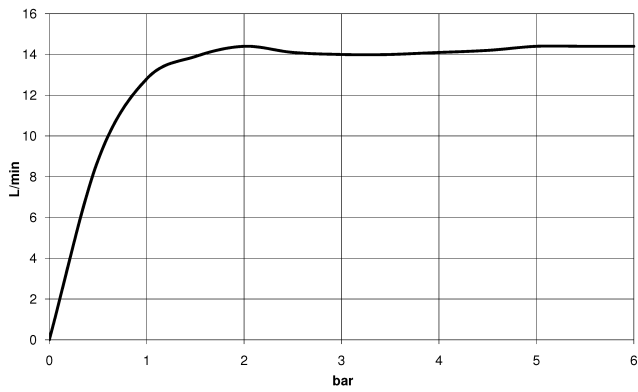

VAIA Shower pipe with shower thermostat without hand shower - Champagne (22kt Gold)

VAIA

34 460 809

- shower with fixed riser projection 452mm
- overhead shower: rain flow
- rain shower Ø 300 mm
- rain shower with anti-scale system
- max. rainshower flow 14 l/min
- Function from: 10 l/min
- rotary diverter with volume control and shut-off function
- slide-on rosettes Ø 70 mm
- height of fittings up to rain shower (bottom edge) 964mm
- height of fittings up to top edge of elbow 1267mm
- gauge 150 mm - 13 mm
- metal shower hose 1750mm with integrated anti-twist protection
- 1/2" connection
- slide bar
- Pipe diameter 23.5 mm

34 460 809

mm [inches]

Flow rate chart

Certificates

Belgaqua_24-006- LGA_38736.
27_8.

34 460 809
Parts for other
finishes can be found
here: Chrome

Spare parts list

| No. | Item Number | Name | Quantity used | Delivery time |
|-----|--------------------|--|---------------|---------------|
| 1 | 04 12 05 091 00-47 | shower | 1 | 30 |
| 2 | 04 28 22 346 00-47 | pipe | 1 | 60 |
| 3 | 09 14 10 008 90 | seal | 1 | 2 |
| 4 | 90 17 11 150 00-47 | holder | 1 | 30 |
| 5 | 28 322 970-47 | Metal shower hose 1/2" x 3/8" x 1750 mm - Champagne (22kt Gold) | 1 | 30 |
| 6 | 12 570 970-47 | Slide unit - Champagne (22kt Gold) | 1 | 30 |
| 7 | 90 28 22 349 00-47 | pipe | 1 | 30 |
| 8 | 04 17 01 250 00-47 | connection | 1 | 60 |
| 9 | 90 17 33 015 00-47 | handle | 1 | 30 |
| 10 | 90 14 20 026 00 90 | seal | 1 | 2 |
| 11 | 90 17 33 030 00-47 | handle | 1 | 30 |