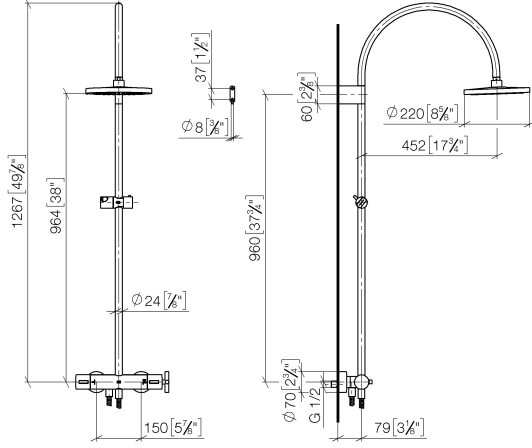

**TARA Shower pipe with shower thermostat without hand shower 300 mm -
Chrome**

TARA

34 460 892

- shower with fixed riser projection 452mm
- overhead shower: rain flow
- rain shower Ø 300 mm
- rain shower with anti-scale system
- max. rainshower flow 14 l/min
- Function from: 10 l/min
- rotary diverter with volume control and shut-off function
- slide-on rosettes Ø 70 mm
- height of fittings up to rain shower (bottom edge) 964mm
- height of fittings up to top edge of elbow 1267mm
- gauge 150 mm - 13 mm
- metal shower hose 1750mm with integrated anti-twist protection
- 1/2" connection
- slide bar
- Pipe diameter 23.5 mm

This article does not include a hand shower!
Intrinsic protection against back flow.

	Chrome	34 460 892-00
	Brushed Platinum	34 460 892-06
	Platinum	34 460 892-08
	Dark Chrome	34 460 892-19
	Brushed Durabrass (23kt Gold)	34 460 892-28
	Matte Black	34 460 892-33
	Brushed Champagne (22kt Gold)	34 460 892-46
	Champagne (22kt Gold)	34 460 892-47
	Brushed Chrome	34 460 892-93
	Brushed Dark Platinum	34 460 892-99

34 460 892

mm [inches]

1:10

Flow rate chart

Certificates

Belgaqua_24-006-27_8.

34 460 892

Spare parts list

No.	Item Number	Name	Quantity used	Delivery time
1	04 12 05 091 00-00	shower	1	10
2	04 28 22 346 00-00	pipe	1	10
3	09 14 10 008 90	seal	1	2
4	90 17 11 150 00-00	holder	1	10
5	28 322 970-00	Metal shower hose 1/2" x 3/8" x 1750 mm - Chrome	1	2
6	12 570 970-00	Slide unit - Chrome	1	10
7	90 28 22 349 00-00	pipe	1	10
8	04 17 01 250 00-00	connection	1	10
9	90 17 33 015 00-00	handle	1	10
10	90 14 20 026 00 90	seal	1	2
11	90 17 33 021 00-00	handle	1	10