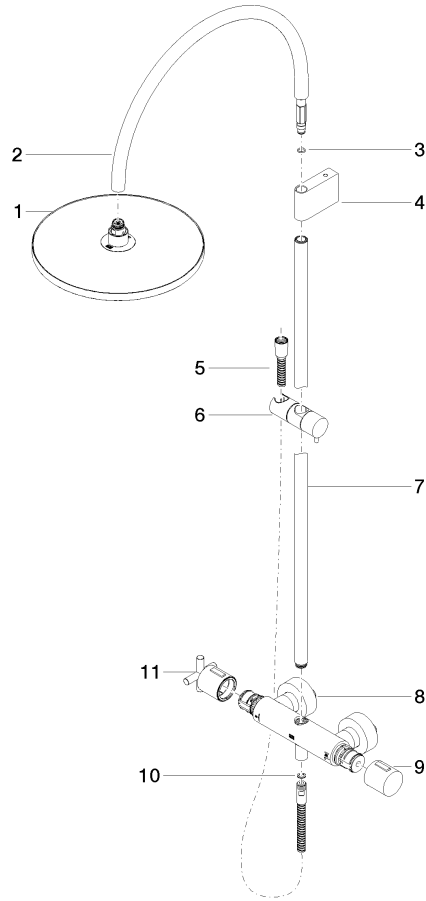

**TARA Shower pipe with shower thermostat without hand shower 300 mm -
Chrome**

TARA

34 460 892

- shower with fixed riser projection 452mm
- overhead shower: rain flow
- rain shower Ø 300 mm
- rain shower with anti-scale system
- max. rainshower flow 14 l/min
- Function from: 10 l/min
- rotary diverter with volume control and shut-off function
- slide-on rosettes Ø 70 mm
- height of fittings up to rain shower (bottom edge) 964mm
- height of fittings up to top edge of elbow 1267mm
- gauge 150 mm - 13 mm
- metal shower hose 1750mm with integrated anti-twist protection
- 1/2" connection
- slide bar
- Pipe diameter 23.5 mm

34 460 892

mm [inches]

1:10

Flow rate chart

Certificates

Belgaqua_24-006-27_8.

34 460 892

Spare parts list

No.	Item Number	Name	Quantity used	Delivery time
1	04 12 05 091 00-00	shower	1	10
2	04 28 22 346 00-00	pipe	1	10
3	09 14 10 008 90	seal	1	2
4	90 17 11 150 00-00	holder	1	10
5	28 322 970-00	Metal shower hose 1/2" x 3/8" x 1750 mm - Chrome	1	2
6	12 570 970-00	Slide unit - Chrome	1	10
7	90 28 22 349 00-00	pipe	1	10
8	04 17 01 250 00-00	connection	1	10
9	90 17 33 015 00-00	handle	1	10
10	90 14 20 026 00 90	seal	1	2
11	90 17 33 021 00-00	handle	1	10