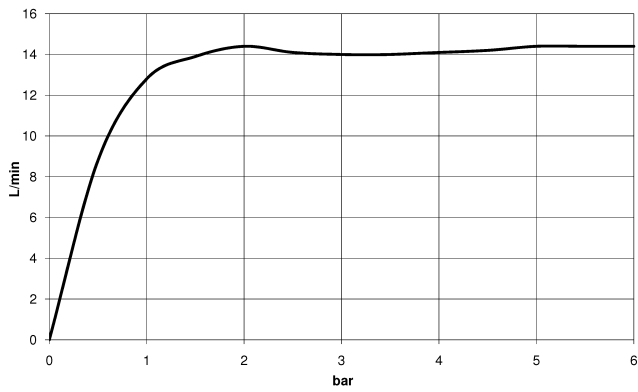

**TARA Shower pipe with shower thermostat without hand shower 300 mm -
Chrome**

TARA

34 460 892

- shower with fixed riser projection 452mm
- overhead shower: rain flow
- rain shower Ø 300 mm
- rain shower with anti-scale system
- max. rainshower flow 14 l/min
- Function from: 10 l/min
- rotary diverter with volume control and shut-off function
- slide-on rosettes Ø 70 mm
- height of fittings up to rain shower (bottom edge) 964mm
- height of fittings up to top edge of elbow 1267mm
- gauge 150 mm - 13 mm
- metal shower hose 1750mm with integrated anti-twist protection
- 1/2" connection
- slide bar
- Pipe diameter 23.5 mm

This article does not include a hand shower!
Intrinsic protection against back flow.

	Chrome	34 460 892-00
	Brushed Platinum	34 460 892-06
	Platinum	34 460 892-08
	Dark Chrome	34 460 892-19
	Brushed Durabrass (23kt Gold)	34 460 892-28
	Matte Black	34 460 892-33
	Brushed Champagne (22kt Gold)	34 460 892-46
	Champagne (22kt Gold)	34 460 892-47
	Brushed Chrome	34 460 892-93
	Brushed Dark Platinum	34 460 892-99

34 460 892

mm [inches]

1:10

Flow rate chart

Certificates

Belgaqua_24-006-27_8.

34 460 892

Spare parts list