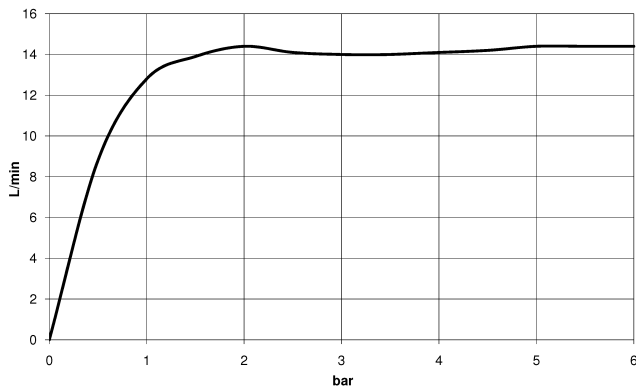

**TARA Shower pipe with shower thermostat without hand shower 300 mm -  
Brushed Durabronz (23kt Gold)**

TARA

34 460 892

- shower with fixed riser projection 452mm
- overhead shower: rain flow
- rain shower Ø 300 mm
- rain shower with anti-scale system
- max. rainshower flow 14 l/min
- Function from: 10 l/min
- rotary diverter with volume control and shut-off function
- slide-on rosettes Ø 70 mm
- height of fittings up to rain shower (bottom edge) 964mm
- height of fittings up to top edge of elbow 1267mm
- gauge 150 mm - 13 mm
- metal shower hose 1750mm with integrated anti-twist protection
- 1/2" connection
- slide bar
- Pipe diameter 23.5 mm

**TARA Shower pipe with shower thermostat without hand shower 300 mm -  
Brushed Durabronz (23kt Gold)**

TARA

34 460 892

mm [inches]

1:10

**Flow rate chart**

**Certificates**

Belgaqua\_24-006-  
27\_8.