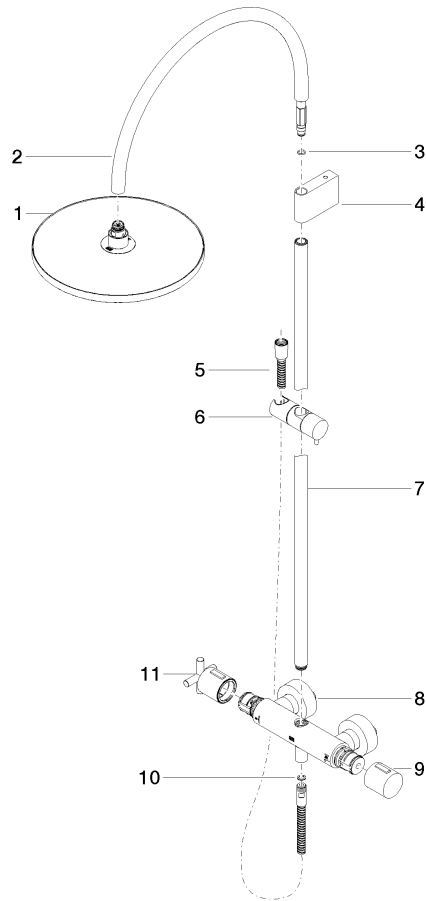

**TARA Shower pipe with shower thermostat without hand shower 300 mm -  
Brushed Durabronz (23kt Gold)**

TARA

34 460 892

- shower with fixed riser projection 452mm
- overhead shower: rain flow
- rain shower Ø 300 mm
- rain shower with anti-scale system
- max. rainshower flow 14 l/min
- Function from: 10 l/min
- rotary diverter with volume control and shut-off function
- slide-on rosettes Ø 70 mm
- height of fittings up to rain shower (bottom edge) 964mm
- height of fittings up to top edge of elbow 1267mm
- gauge 150 mm - 13 mm
- metal shower hose 1750mm with integrated anti-twist protection
- 1/2" connection
- slide bar
- Pipe diameter 23.5 mm

**TARA Shower pipe with shower thermostat without hand shower 300 mm -  
Brushed Durabronz (23kt Gold)**

TARA

34 460 892

mm [inches]

1:10

**Flow rate chart**

**Certificates**

Belgaqua\_24-006-  
27\_8.

**TARA Shower pipe with shower thermostat without hand shower 300 mm -  
Brushed Durabronz (23kt Gold)**

TARA

34 460 892

Parts for other  
finishes can be found  
here: [Chrome](#)

**Spare parts list**

No.	Item Number	Name	Quantity used	Delivery time
1	04 12 05 091 00-28	shower	1	20
2	04 28 22 346 00-28	pipe	1	20
3	09 14 10 008 90	seal	1	2
4	90 17 11 150 00-28	holder	1	20
5	28 322 970-28	Metal shower hose 1/2" x 3/8" x 1750 mm - Brushed Durabronz (23kt Gold)	1	20
6	12 570 970-28	Slide unit - Brushed Durabronz (23kt Gold)	1	20
7	90 28 22 349 00-28	pipe	1	20
8	04 17 01 250 00-28	connection	1	20
9	90 17 33 015 00-28	handle	1	20
10	90 14 20 026 00 90	seal	1	2
11	90 17 33 021 00-28	handle	1	20