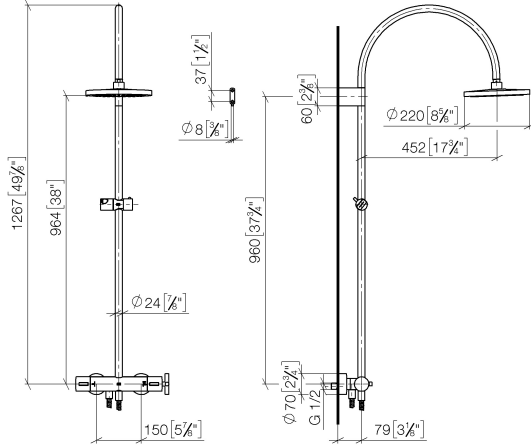

**TARA Shower pipe with shower thermostat without hand shower 300 mm -  
Brushed Durabronz (23kt Gold)**

TARA

34 460 892

- shower with fixed riser projection 452mm
- overhead shower: rain flow
- rain shower Ø 300 mm
- rain shower with anti-scale system
- max. rainshower flow 14 l/min
- Function from: 10 l/min
- rotary diverter with volume control and shut-off function
- slide-on rosettes Ø 70 mm
- height of fittings up to rain shower (bottom edge) 964mm
- height of fittings up to top edge of elbow 1267mm
- gauge 150 mm - 13 mm
- metal shower hose 1750mm with integrated anti-twist protection
- 1/2" connection
- slide bar
- Pipe diameter 23.5 mm

This article does not include a hand shower!

Intrinsic protection against back flow.

	Brushed Durabronz (23kt Gold)	34 460 892-28
	Chrome	34 460 892-00
	Brushed Platinum	34 460 892-06
	Platinum	34 460 892-08
	Dark Chrome	34 460 892-19
	Matte Black	34 460 892-33
	Brushed Champagne (22kt Gold)	34 460 892-46
	Champagne (22kt Gold)	34 460 892-47
	Brushed Chrome	34 460 892-93
	Brushed Dark Platinum	34 460 892-99

**TARA Shower pipe with shower thermostat without hand shower 300 mm -  
Brushed Durabronz (23kt Gold)**

TARA

34 460 892

mm [inches]

1:10

**Flow rate chart**

**Certificates**

Belgaqua\_24-006-  
27\_8.

**TARA Shower pipe with shower thermostat without hand shower 300 mm -  
Brushed Durabronz (23kt Gold)**

TARA

34 460 892

Parts for other  
finishes can be found  
here: [Chrome](#)

**Spare parts list**

No.	Item Number	Name	Quantity used	Delivery time
1	04 12 05 091 00-28	shower	1	20
2	04 28 22 346 00-28	pipe	1	20
3	09 14 10 008 90	seal	1	2
4	90 17 11 150 00-28	holder	1	20
5	28 322 970-28	Metal shower hose 1/2" x 3/8" x 1750 mm - Brushed Durabronz (23kt Gold)	1	20
6	12 570 970-28	Slide unit - Brushed Durabronz (23kt Gold)	1	20
7	90 28 22 349 00-28	pipe	1	20
8	04 17 01 250 00-28	connection	1	20
9	90 17 33 015 00-28	handle	1	20
10	90 14 20 026 00 90	seal	1	2
11	90 17 33 021 00-28	handle	1	20