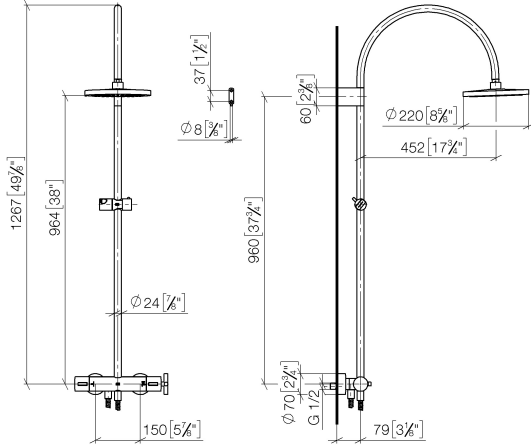

**TARA Shower pipe with shower thermostat without hand shower 300 mm -
Brushed Bronze**

TARA

34 460 892

- shower with fixed riser projection 452mm
- overhead shower: rain flow
- rain shower Ø 300 mm
- rain shower with anti-scale system
- max. rainshower flow 14 l/min
- Function from: 10 l/min
- rotary diverter with volume control and shut-off function
- slide-on rosettes Ø 70 mm
- height of fittings up to rain shower (bottom edge) 964mm
- height of fittings up to top edge of elbow 1267mm
- gauge 150 mm - 13 mm
- metal shower hose 1750mm with integrated anti-twist protection
- 1/2" connection
- slide bar
- Pipe diameter 23.5 mm

**TARA Shower pipe with shower thermostat without hand shower 300 mm -
Brushed Bronze**

TARA

34 460 892
mm [inches]
1:10

Flow rate chart

Codes & Standards

EN 1717

TARA Shower pipe with shower thermostat without hand shower 300 mm -
Brushed Bronze

TARA

34 460 892

Certificates

Belgaqua_24-006-2

34 460 892

Product version from 4/1/2024

Parts for other
finishes can be found
here: [Chrome](#)

TARA Shower pipe with shower thermostat without hand shower 300 mm -
Brushed Bronze

TARA

34 460 892

Spare parts list

Product version from 4/1/2024

No.	Item Number	Name	Quantity used	Delivery time
	04 12 05 091 00-42	shower	11	60