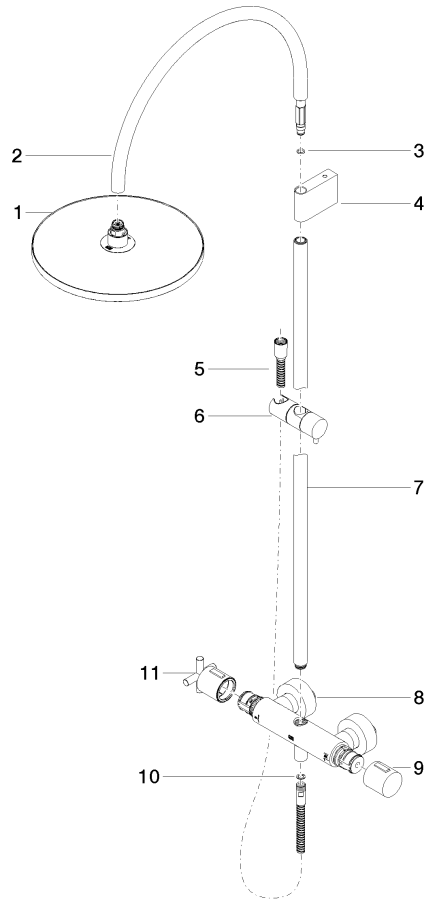

**TARA Shower pipe with shower thermostat without hand shower 300 mm -
Brushed Bronze**

TARA

34 460 892

- shower with fixed riser projection 452mm
- overhead shower: rain flow
- rain shower Ø 300 mm
- rain shower with anti-scale system
- max. rainshower flow 14 l/min
- Function from: 10 l/min
- rotary diverter with volume control and shut-off function
- slide-on rosettes Ø 70 mm
- height of fittings up to rain shower (bottom edge) 964mm
- height of fittings up to top edge of elbow 1267mm
- gauge 150 mm - 13 mm
- metal shower hose 1750mm with integrated anti-twist protection
- 1/2" connection
- slide bar
- Pipe diameter 23.5 mm

**TARA Shower pipe with shower thermostat without hand shower 300 mm -
Brushed Bronze**

TARA

34 460 892
mm [inches]
1:10

Flow rate chart

Codes & Standards

EN 1717

TARA Shower pipe with shower thermostat without hand shower 300 mm -
Brushed Bronze

TARA

34 460 892

Certificates

Belgaqua_24-006-2

34 460 892

Product version from 4/1/2024

Parts for other
finishes can be found
here: [Chrome](#)

TARA Shower pipe with shower thermostat without hand shower 300 mm -
Brushed Bronze

TARA

34 460 892

Spare parts list

Product version from 4/1/2024

No.	Item Number	Name	Quantity used	Delivery time
	04 12 05 091 00-42	shower	11	60