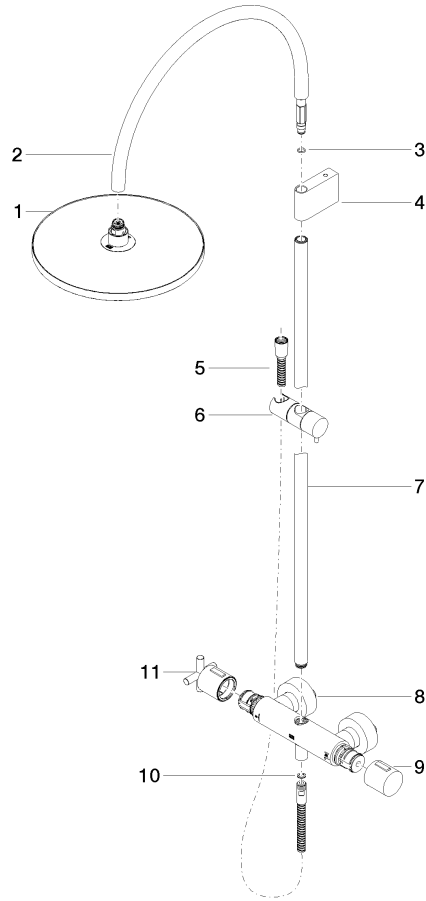

**TARA Shower pipe with shower thermostat without hand shower 300 mm -
Brushed Champagne (22kt Gold)**

TARA

34 460 892

- shower with fixed riser projection 452mm
- overhead shower: rain flow
- rain shower Ø 300 mm
- rain shower with anti-scale system
- max. rainshower flow 14 l/min
- Function from: 10 l/min
- rotary diverter with volume control and shut-off function
- slide-on rosettes Ø 70 mm
- height of fittings up to rain shower (bottom edge) 964mm
- height of fittings up to top edge of elbow 1267mm
- gauge 150 mm - 13 mm
- metal shower hose 1750mm with integrated anti-twist protection
- 1/2" connection
- slide bar
- Pipe diameter 23.5 mm

**TARA Shower pipe with shower thermostat without hand shower 300 mm -
Brushed Champagne (22kt Gold)**

TARA

34 460 892

mm [inches]

1:10

Flow rate chart

Certificates

Belgaqua_24-006-
27_8.

**TARA Shower pipe with shower thermostat without hand shower 300 mm -
Brushed Champagne (22kt Gold)**

TARA

34 460 892
Parts for other
finishes can be found
here: [Chrome](#)

Spare parts list

| No. | Item Number | Name | Quantity used | Delivery time |
|-----|--------------------|---|---------------|---------------|
| 1 | 04 12 05 091 00-46 | shower | 1 | 30 |
| 2 | 04 28 22 346 00-46 | pipe | 1 | 60 |
| 3 | 09 14 10 008 90 | seal | 1 | 2 |
| 4 | 90 17 11 150 00-46 | holder | 1 | 30 |
| 5 | 28 322 970-46 | Metal shower hose 1/2" x 3/8" x 1750 mm - Brushed Champagne (22kt Gold) | 1 | 30 |
| 6 | 12 570 970-46 | Slide unit - Brushed Champagne (22kt Gold) | 1 | 30 |
| 7 | 90 28 22 349 00-46 | pipe | 1 | 30 |
| 8 | 04 17 01 250 00-46 | connection | 1 | 60 |
| 9 | 90 17 33 015 00-46 | handle | 1 | 30 |
| 10 | 90 14 20 026 00 90 | seal | 1 | 2 |
| 11 | 90 17 33 021 00-46 | handle | 1 | 30 |