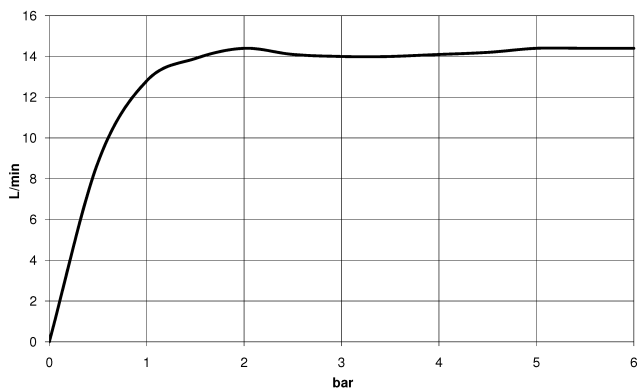

**TARA Shower pipe with shower thermostat without hand shower 300 mm -
Brushed Champagne (22kt Gold)**

TARA

34 460 892

- shower with fixed riser projection 452mm
- overhead shower: rain flow
- rain shower Ø 300 mm
- rain shower with anti-scale system
- max. rainshower flow 14 l/min
- Function from: 10 l/min
- rotary diverter with volume control and shut-off function
- slide-on rosettes Ø 70 mm
- height of fittings up to rain shower (bottom edge) 964mm
- height of fittings up to top edge of elbow 1267mm
- gauge 150 mm - 13 mm
- metal shower hose 1750mm with integrated anti-twist protection
- 1/2" connection
- slide bar
- Pipe diameter 23.5 mm

**TARA Shower pipe with shower thermostat without hand shower 300 mm -
Brushed Champagne (22kt Gold)**

TARA

34 460 892

mm [inches]

1:10

Flow rate chart

Certificates

Belgaqua_24-006-
27_8.