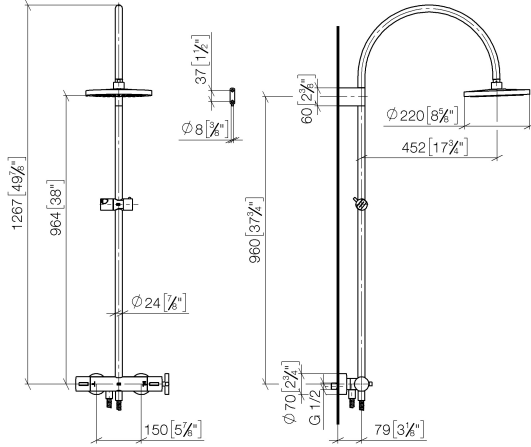

**TARA Shower pipe with shower thermostat without hand shower 300 mm -
Brushed Champagne (22kt Gold)**

TARA

34 460 892

- shower with fixed riser projection 452mm
- overhead shower: rain flow
- rain shower Ø 300 mm
- rain shower with anti-scale system
- max. rainshower flow 14 l/min
- Function from: 10 l/min
- rotary diverter with volume control and shut-off function
- slide-on rosettes Ø 70 mm
- height of fittings up to rain shower (bottom edge) 964mm
- height of fittings up to top edge of elbow 1267mm
- gauge 150 mm - 13 mm
- metal shower hose 1750mm with integrated anti-twist protection
- 1/2" connection
- slide bar
- Pipe diameter 23.5 mm

**TARA Shower pipe with shower thermostat without hand shower 300 mm -
Brushed Champagne (22kt Gold)**

TARA

34 460 892

mm [inches]

1:10

Flow rate chart

Certificates

Belgaqua_24-006-
27_8.

**TARA Shower pipe with shower thermostat without hand shower 300 mm -
Brushed Champagne (22kt Gold)**

TARA

34 460 892
Parts for other
finishes can be found
here: [Chrome](#)

Spare parts list

| No. | Item Number | Name | Quantity used | Delivery time |
|-----|--------------------|---|---------------|---------------|
| 1 | 04 12 05 091 00-46 | shower | 1 | 30 |
| 2 | 04 28 22 346 00-46 | pipe | 1 | 60 |
| 3 | 09 14 10 008 90 | seal | 1 | 2 |
| 4 | 90 17 11 150 00-46 | holder | 1 | 30 |
| 5 | 28 322 970-46 | Metal shower hose 1/2" x 3/8" x 1750 mm - Brushed Champagne (22kt Gold) | 1 | 30 |
| 6 | 12 570 970-46 | Slide unit - Brushed Champagne (22kt Gold) | 1 | 30 |
| 7 | 90 28 22 349 00-46 | pipe | 1 | 30 |
| 8 | 04 17 01 250 00-46 | connection | 1 | 60 |
| 9 | 90 17 33 015 00-46 | handle | 1 | 30 |
| 10 | 90 14 20 026 00 90 | seal | 1 | 2 |
| 11 | 90 17 33 021 00-46 | handle | 1 | 30 |