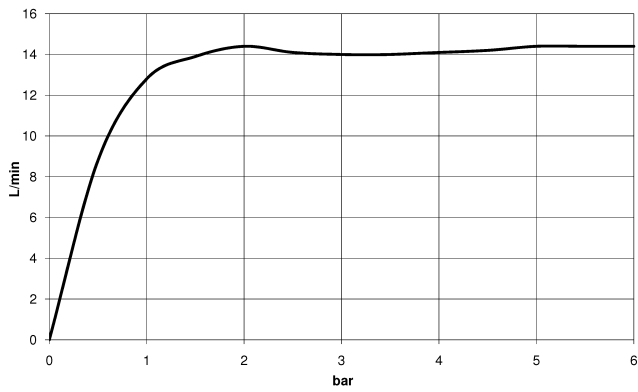

**TARA Shower pipe with shower thermostat without hand shower 300 mm -
Champagne (22kt Gold)**

TARA

34 460 892

- shower with fixed riser projection 452mm
- overhead shower: rain flow
- rain shower Ø 300 mm
- rain shower with anti-scale system
- max. rainshower flow 14 l/min
- Function from: 10 l/min
- rotary diverter with volume control and shut-off function
- slide-on rosettes Ø 70 mm
- height of fittings up to rain shower (bottom edge) 964mm
- height of fittings up to top edge of elbow 1267mm
- gauge 150 mm - 13 mm
- metal shower hose 1750mm with integrated anti-twist protection
- 1/2" connection
- slide bar
- Pipe diameter 23.5 mm

This article does not include a hand shower!

Intrinsic protection against back flow.

	Champagne (22kt Gold)	34 460 892-47
	Chrome	34 460 892-00
	Brushed Platinum	34 460 892-06
	Platinum	34 460 892-08
	Dark Chrome	34 460 892-19
	Brushed Durabronze (23kt Gold)	34 460 892-28
	Matte Black	34 460 892-33
	Brushed Champagne (22kt Gold)	34 460 892-46
	Brushed Chrome	34 460 892-93
	Brushed Dark Platinum	34 460 892-99

34 460 892

mm [inches]

1:10

Flow rate chart

Certificates

Belgaqua_24-006-
27_8.

**TARA Shower pipe with shower thermostat without hand shower 300 mm -
Champagne (22kt Gold)**

TARA