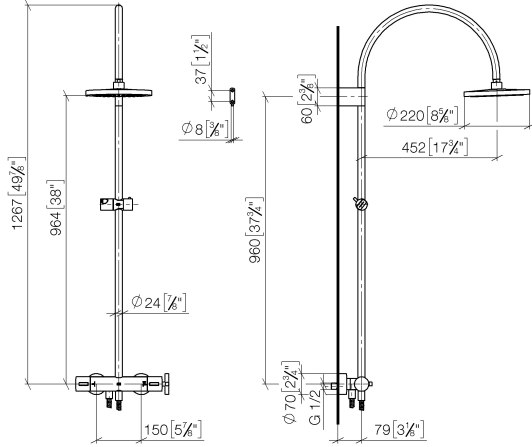

**TARA Shower pipe with shower thermostat without hand shower 300 mm -
Champagne (22kt Gold)**

TARA

34 460 892

- shower with fixed riser projection 452mm
- overhead shower: rain flow
- rain shower Ø 300 mm
- rain shower with anti-scale system
- max. rainshower flow 14 l/min
- Function from: 10 l/min
- rotary diverter with volume control and shut-off function
- slide-on rosettes Ø 70 mm
- height of fittings up to rain shower (bottom edge) 964mm
- height of fittings up to top edge of elbow 1267mm
- gauge 150 mm - 13 mm
- metal shower hose 1750mm with integrated anti-twist protection
- 1/2" connection
- slide bar
- Pipe diameter 23.5 mm

This article does not include a hand shower!

Intrinsic protection against back flow.

	Champagne (22kt Gold)	34 460 892-47
	Chrome	34 460 892-00
	Brushed Platinum	34 460 892-06
	Platinum	34 460 892-08
	Dark Chrome	34 460 892-19
	Brushed Durabronze (23kt Gold)	34 460 892-28
	Matte Black	34 460 892-33
	Brushed Champagne (22kt Gold)	34 460 892-46
	Brushed Chrome	34 460 892-93
	Brushed Dark Platinum	34 460 892-99

34 460 892

mm [inches]

1:10

Flow rate chart

Certificates

Belgaqua_24-006-
27_8.

**TARA Shower pipe with shower thermostat without hand shower 300 mm -
Champagne (22kt Gold)**

TARA

34 460 892

Parts for other
finishes can be found
here: [Chrome](#)

Spare parts list

No.	Item Number	Name	Quantity used	Delivery time
1	04 12 05 091 00-47	shower	1	30
2	04 28 22 346 00-47	pipe	1	60
3	09 14 10 008 90	seal	1	2
4	90 17 11 150 00-47	holder	1	30
5	28 322 970-47	Metal shower hose 1/2" x 3/8" x 1750 mm - Champagne (22kt Gold)	1	30
6	12 570 970-47	Slide unit - Champagne (22kt Gold)	1	30
7	90 28 22 349 00-47	pipe	1	30
8	04 17 01 250 00-47	connection	1	60
9	90 17 33 015 00-47	handle	1	30
10	90 14 20 026 00 90	seal	1	2
11	90 17 33 021 00-47	handle	1	30