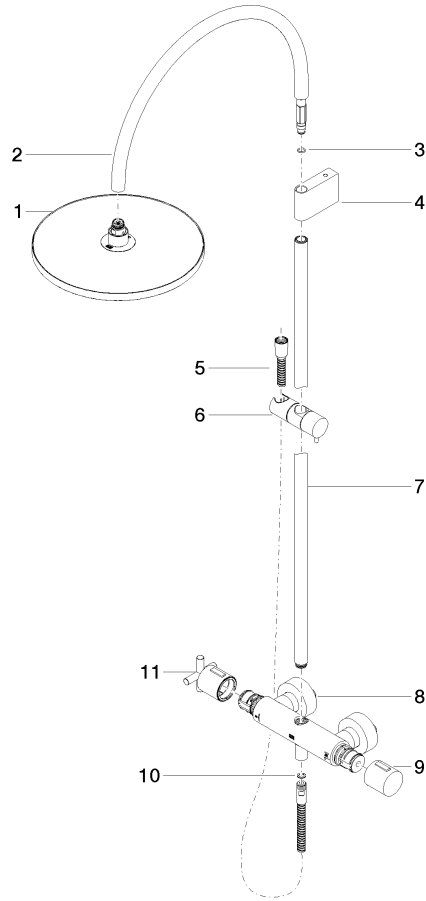

**TARA Shower pipe with shower thermostat without hand shower 300 mm -
Champagne (22kt Gold)**

TARA

34 460 892

- shower with fixed riser projection 452mm
- overhead shower: rain flow
- rain shower Ø 300 mm
- rain shower with anti-scale system
- max. rainshower flow 14 l/min
- Function from: 10 l/min
- rotary diverter with volume control and shut-off function
- slide-on rosettes Ø 70 mm
- height of fittings up to rain shower (bottom edge) 964mm
- height of fittings up to top edge of elbow 1267mm
- gauge 150 mm - 13 mm
- metal shower hose 1750mm with integrated anti-twist protection
- 1/2" connection
- slide bar
- Pipe diameter 23.5 mm

34 460 892

mm [inches]

1:10

Flow rate chart

Certificates

Belgaqua_24-006-
27_8.

**TARA Shower pipe with shower thermostat without hand shower 300 mm -
Champagne (22kt Gold)**

TARA

34 460 892

Parts for other
finishes can be found
here: [Chrome](#)

Spare parts list

No.	Item Number	Name	Quantity used	Delivery time
1	04 12 05 091 00-47	shower	1	30
2	04 28 22 346 00-47	pipe	1	60
3	09 14 10 008 90	seal	1	2
4	90 17 11 150 00-47	holder	1	30
5	28 322 970-47	Metal shower hose 1/2" x 3/8" x 1750 mm - Champagne (22kt Gold)	1	30
6	12 570 970-47	Slide unit - Champagne (22kt Gold)	1	30
7	90 28 22 349 00-47	pipe	1	30
8	04 17 01 250 00-47	connection	1	60
9	90 17 33 015 00-47	handle	1	30
10	90 14 20 026 00 90	seal	1	2
11	90 17 33 021 00-47	handle	1	30