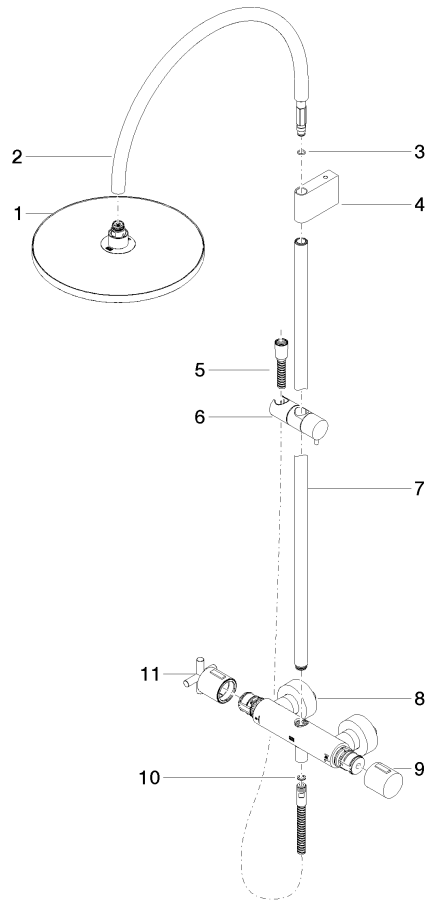

**TARA Shower pipe with shower thermostat without hand shower 300 mm -
Brushed Chrome**

TARA

34 460 892

- shower with fixed riser projection 452mm
- overhead shower: rain flow
- rain shower Ø 300 mm
- rain shower with anti-scale system
- max. rainshower flow 14 l/min
- Function from: 10 l/min
- rotary diverter with volume control and shut-off function
- slide-on rosettes Ø 70 mm
- height of fittings up to rain shower (bottom edge) 964mm
- height of fittings up to top edge of elbow 1267mm
- gauge 150 mm - 13 mm
- metal shower hose 1750mm with integrated anti-twist protection
- 1/2" connection
- slide bar
- Pipe diameter 23.5 mm

This article does not include a hand shower!

Intrinsic protection against back flow.

	Brushed Chrome	34 460 892-93
	Chrome	34 460 892-00
	Brushed Platinum	34 460 892-06
	Platinum	34 460 892-08
	Dark Chrome	34 460 892-19
	Brushed Durabronze (23kt Gold)	34 460 892-28
	Matte Black	34 460 892-33
	Brushed Champagne (22kt Gold)	34 460 892-46
	Champagne (22kt Gold)	34 460 892-47
	Brushed Dark Platinum	34 460 892-99

**TARA Shower pipe with shower thermostat without hand shower 300 mm -
Brushed Chrome**

TARA

34 460 892

mm [inches]

1:10

Flow rate chart

Certificates

Belgaqua_24-006-
27_8.

**TARA Shower pipe with shower thermostat without hand shower 300 mm -
Brushed Chrome**

TARA

34 460 892
Parts for other
finishes can be found
here: [Chrome](#)

Spare parts list

No.	Item Number	Name	Quantity used	Delivery time
1	04 12 05 091 00-93	shower	1	20
2	04 28 22 346 00-93	pipe	1	20
3	09 14 10 008 90	seal	1	2
4	90 17 11 150 00-93	holder	1	20
5	28 322 970-93	Metal shower hose 1/2" x 3/8" x 1750 mm - Brushed Chrome	1	20
6	12 570 970-93	Slide unit - Brushed Chrome	1	20
7	90 28 22 349 00-93	pipe	1	20
8	04 17 01 250 00-93	connection	1	20
9	90 17 33 015 00-93	handle	1	20
10	90 14 20 026 00 90	seal	1	2
11	90 17 33 021 00-93	handle	1	20