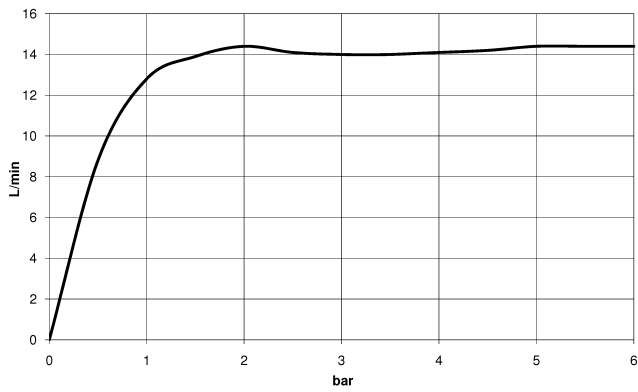

**TARA Shower pipe with shower thermostat without hand shower 300 mm -
Brushed Chrome**

TARA

34 460 892

- shower with fixed riser projection 452mm
- overhead shower: rain flow
- rain shower Ø 300 mm
- rain shower with anti-scale system
- max. rainshower flow 14 l/min
- Function from: 10 l/min
- rotary diverter with volume control and shut-off function
- slide-on rosettes Ø 70 mm
- height of fittings up to rain shower (bottom edge) 964mm
- height of fittings up to top edge of elbow 1267mm
- gauge 150 mm - 13 mm
- metal shower hose 1750mm with integrated anti-twist protection
- 1/2" connection
- slide bar
- Pipe diameter 23.5 mm

**TARA Shower pipe with shower thermostat without hand shower 300 mm -
Brushed Chrome**

TARA

34 460 892

mm [inches]

1:10

Flow rate chart

Certificates

Belgaqua_24-006-
27_8.