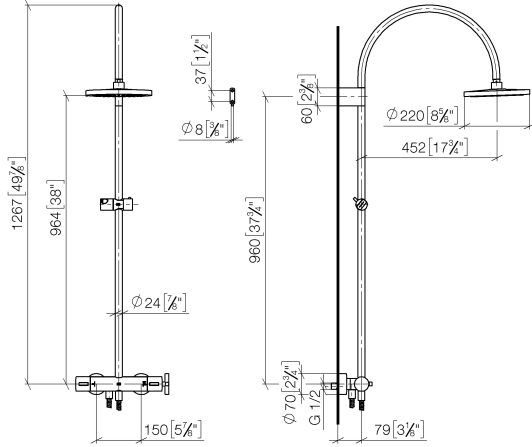

**TARA Shower pipe with shower thermostat without hand shower 300 mm -
Brushed Chrome**

TARA

34 460 892

- shower with fixed riser projection 452mm
- overhead shower: rain flow
- rain shower Ø 300 mm
- rain shower with anti-scale system
- max. rainshower flow 14 l/min
- Function from: 10 l/min
- rotary diverter with volume control and shut-off function
- slide-on rosettes Ø 70 mm
- height of fittings up to rain shower (bottom edge) 964mm
- height of fittings up to top edge of elbow 1267mm
- gauge 150 mm - 13 mm
- metal shower hose 1750mm with integrated anti-twist protection
- 1/2" connection
- slide bar
- Pipe diameter 23.5 mm

This article does not include a hand shower!

Intrinsic protection against back flow.

	Brushed Chrome	34 460 892-93
	Chrome	34 460 892-00
	Brushed Platinum	34 460 892-06
	Platinum	34 460 892-08
	Dark Chrome	34 460 892-19
	Brushed Durabronze (23kt Gold)	34 460 892-28
	Matte Black	34 460 892-33
	Brushed Champagne (22kt Gold)	34 460 892-46
	Champagne (22kt Gold)	34 460 892-47
	Brushed Dark Platinum	34 460 892-99

**TARA Shower pipe with shower thermostat without hand shower 300 mm -
Brushed Chrome**

TARA

34 460 892

mm [inches]

1:10

Flow rate chart

Certificates

Belgaqua_24-006-
27_8.

**TARA Shower pipe with shower thermostat without hand shower 300 mm -
Brushed Chrome**

TARA

34 460 892
Parts for other
finishes can be found
here: [Chrome](#)

Spare parts list

No.	Item Number	Name	Quantity used	Delivery time
1	04 12 05 091 00-93	shower	1	20
2	04 28 22 346 00-93	pipe	1	20
3	09 14 10 008 90	seal	1	2
4	90 17 11 150 00-93	holder	1	20
5	28 322 970-93	Metal shower hose 1/2" x 3/8" x 1750 mm - Brushed Chrome	1	20
6	12 570 970-93	Slide unit - Brushed Chrome	1	20
7	90 28 22 349 00-93	pipe	1	20
8	04 17 01 250 00-93	connection	1	20
9	90 17 33 015 00-93	handle	1	20
10	90 14 20 026 00 90	seal	1	2
11	90 17 33 021 00-93	handle	1	20