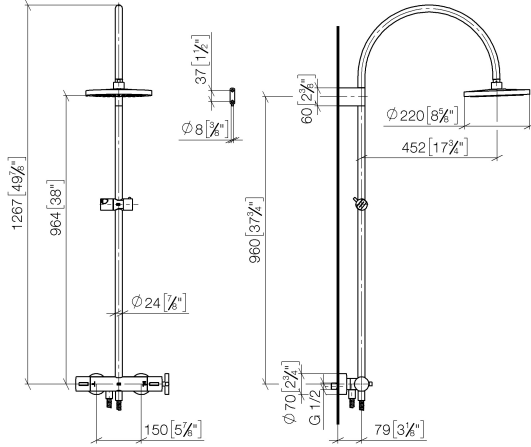

**TARA Shower pipe with shower thermostat without hand shower 300 mm -
Brushed Dark Platinum**

TARA

34 460 892

- shower with fixed riser projection 452mm
- overhead shower: rain flow
- rain shower Ø 300 mm
- rain shower with anti-scale system
- max. rainshower flow 14 l/min
- Function from: 10 l/min
- rotary diverter with volume control and shut-off function
- slide-on rosettes Ø 70 mm
- height of fittings up to rain shower (bottom edge) 964mm
- height of fittings up to top edge of elbow 1267mm
- gauge 150 mm - 13 mm
- metal shower hose 1750mm with integrated anti-twist protection
- 1/2" connection
- slide bar
- Pipe diameter 23.5 mm

This article does not include a hand shower!

Intrinsic protection against back flow.

	Brushed Dark Platinum	34 460 892-99
	Chrome	34 460 892-00
	Brushed Platinum	34 460 892-06
	Platinum	34 460 892-08
	Dark Chrome	34 460 892-19
	Brushed Durabronze (23kt Gold)	34 460 892-28
	Matte Black	34 460 892-33
	Brushed Champagne (22kt Gold)	34 460 892-46
	Champagne (22kt Gold)	34 460 892-47
	Brushed Chrome	34 460 892-93

34 460 892

mm [inches]

1:10

Flow rate chart

Certificates

Belgaqua_24-006-
27_8.

**TARA Shower pipe with shower thermostat without hand shower 300 mm -
Brushed Dark Platinum**

TARA

34 460 892

Parts for other
finishes can be found
here: [Chrome](#)

Spare parts list

No.	Item Number	Name	Quantity used	Delivery time
1	04 12 05 091 00-99	shower	1	30
2	04 28 22 346 00-99	pipe	1	30
3	09 14 10 008 90	seal	1	2
4	90 17 11 150 00-99	holder	1	30
5	28 322 970-99	Metal shower hose 1/2" x 3/8" x 1750 mm - Brushed Dark Platinum	1	2
6	12 570 970-99	Slide unit - Brushed Dark Platinum	1	30
7	90 28 22 349 00-99	pipe	1	30
8	04 17 01 250 00-99	connection	1	30
9	90 17 33 015 00-99	handle	1	30
10	90 14 20 026 00 90	seal	1	2
11	90 17 33 021 00-99	handle	1	30