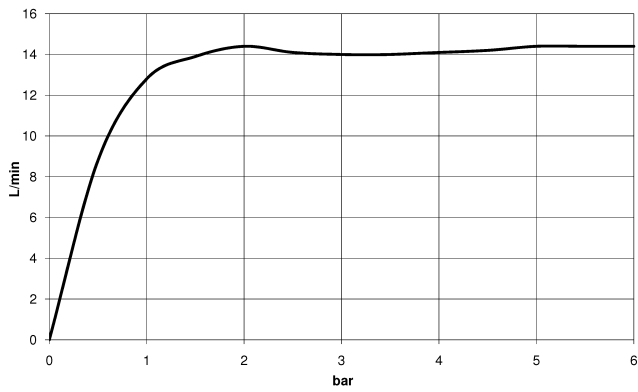

**TARA Shower pipe with shower thermostat without hand shower 300 mm -
Brushed Dark Platinum**

TARA

34 460 892

- shower with fixed riser projection 452mm
- overhead shower: rain flow
- rain shower Ø 300 mm
- rain shower with anti-scale system
- max. rainshower flow 14 l/min
- Function from: 10 l/min
- rotary diverter with volume control and shut-off function
- slide-on rosettes Ø 70 mm
- height of fittings up to rain shower (bottom edge) 964mm
- height of fittings up to top edge of elbow 1267mm
- gauge 150 mm - 13 mm
- metal shower hose 1750mm with integrated anti-twist protection
- 1/2" connection
- slide bar
- Pipe diameter 23.5 mm

This article does not include a hand shower!

Intrinsic protection against back flow.

	Brushed Dark Platinum	34 460 892-99
	Chrome	34 460 892-00
	Brushed Platinum	34 460 892-06
	Platinum	34 460 892-08
	Dark Chrome	34 460 892-19
	Brushed Durabronze (23kt Gold)	34 460 892-28
	Matte Black	34 460 892-33
	Brushed Champagne (22kt Gold)	34 460 892-46
	Champagne (22kt Gold)	34 460 892-47
	Brushed Chrome	34 460 892-93

34 460 892

mm [inches]

1:10

Flow rate chart

Certificates

Belgaqua_24-006-
27_8.

**TARA Shower pipe with shower thermostat without hand shower 300 mm -
Brushed Dark Platinum**

TARA