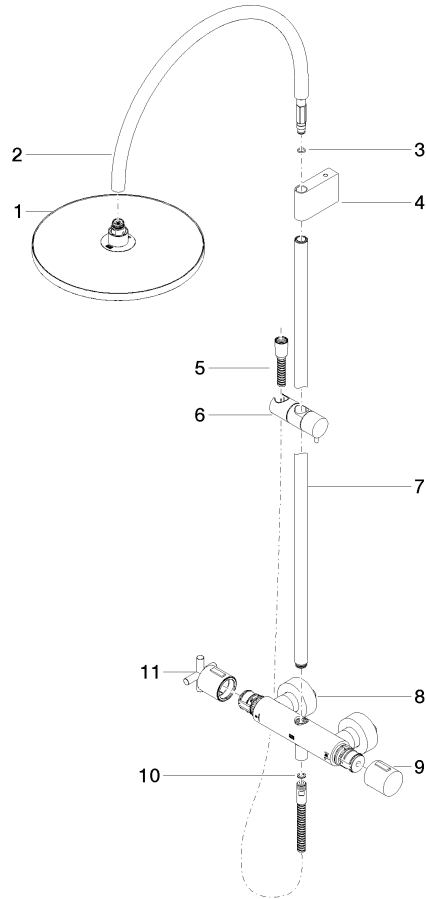

**TARA Shower pipe with shower thermostat without hand shower 300 mm -
Brushed Dark Platinum**

TARA

34 460 892

- shower with fixed riser projection 452mm
- overhead shower: rain flow
- rain shower Ø 300 mm
- rain shower with anti-scale system
- max. rainshower flow 14 l/min
- Function from: 10 l/min
- rotary diverter with volume control and shut-off function
- slide-on rosettes Ø 70 mm
- height of fittings up to rain shower (bottom edge) 964mm
- height of fittings up to top edge of elbow 1267mm
- gauge 150 mm - 13 mm
- metal shower hose 1750mm with integrated anti-twist protection
- 1/2" connection
- slide bar
- Pipe diameter 23.5 mm

This article does not include a hand shower!

Intrinsic protection against back flow.

	Brushed Dark Platinum	34 460 892-99
	Chrome	34 460 892-00
	Brushed Platinum	34 460 892-06
	Platinum	34 460 892-08
	Dark Chrome	34 460 892-19
	Brushed Durabronze (23kt Gold)	34 460 892-28
	Matte Black	34 460 892-33
	Brushed Champagne (22kt Gold)	34 460 892-46
	Champagne (22kt Gold)	34 460 892-47
	Brushed Chrome	34 460 892-93

34 460 892

mm [inches]

1:10

Flow rate chart

Certificates

Belgaqua_24-006-
27_8.

**TARA Shower pipe with shower thermostat without hand shower 300 mm -
Brushed Dark Platinum**

TARA

34 460 892

Parts for other
finishes can be found
here: [Chrome](#)

Spare parts list

No.	Item Number	Name	Quantity used	Delivery time
1	04 12 05 091 00-99	shower	1	30
2	04 28 22 346 00-99	pipe	1	30
3	09 14 10 008 90	seal	1	2
4	90 17 11 150 00-99	holder	1	30
5	28 322 970-99	Metal shower hose 1/2" x 3/8" x 1750 mm - Brushed Dark Platinum	1	2
6	12 570 970-99	Slide unit - Brushed Dark Platinum	1	30
7	90 28 22 349 00-99	pipe	1	30
8	04 17 01 250 00-99	connection	1	30
9	90 17 33 015 00-99	handle	1	30
10	90 14 20 026 00 90	seal	1	2
11	90 17 33 021 00-99	handle	1	30