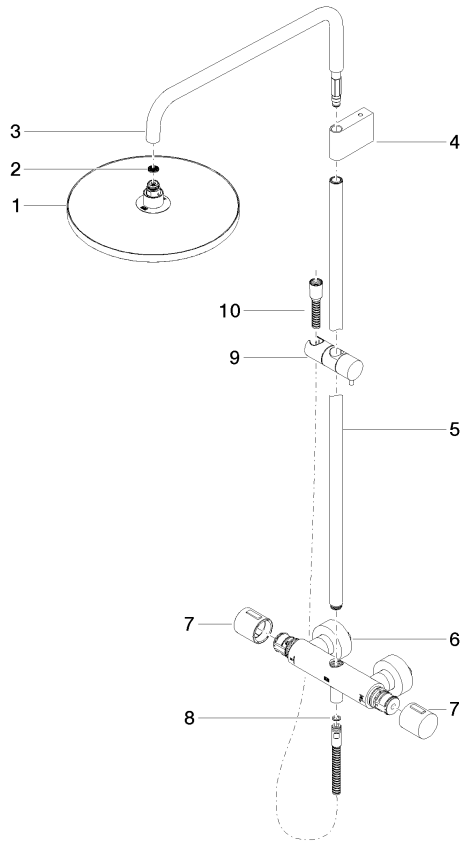

34 460 979

Fits: IMO, LULU, TARA, LISSÉ, VAIA, META

- shower with fixed riser projection 453mm
- overhead shower: rain flow
- rain shower Ø 300 mm
- rain shower with anti-scale system
- max. rainshower flow 14 l/min
- Function from: 10 l/min
- rotary diverter with volume control and shut-off function
- slide-on rosettes Ø 70 mm
- height of fittings up to rain shower (bottom edge) 1009mm
- height of fittings up to top edge of elbow 1150mm
- gauge 150 mm - 13 mm
- metal shower hose 1750mm with integrated anti-twist protection
- 1/2" connection
- slide bar
- Pipe diameter 23.5 mm
- quick clearing

Required miscellaneous

	Hand shower - Chrome	28 018 979-00
--	-----------------------------	---------------

34 460 979

mm [inches]
1:10

Flow rate chart

Certificates

DVGW_DW-6509DN0123. Belgaqua_21-032-27_5. WRAS_2204013. LGA_38736.

34 460 979

Spare parts list

No.	Item Number	Name	Quantity used	Delivery time
1	04 12 05 091 00-00	shower	1	10
2	09 23 01 039 90	sieve	1	2
3	90 28 22 348 00-00	pipe	1	10
4	90 17 11 150 00-00	holder	1	10
5	90 28 22 349 00-00	pipe	1	10
6	04 17 01 250 00-00	connection	1	10
7	90 17 33 015 00-00	handle	2	10
8	90 14 20 026 00 90	seal	1	2
9	12 570 970-00	Slide unit - Chrome	1	10
10	28 322 970-00	Metal shower hose 1/2" x 3/8" x 1750 mm - Chrome	1	2