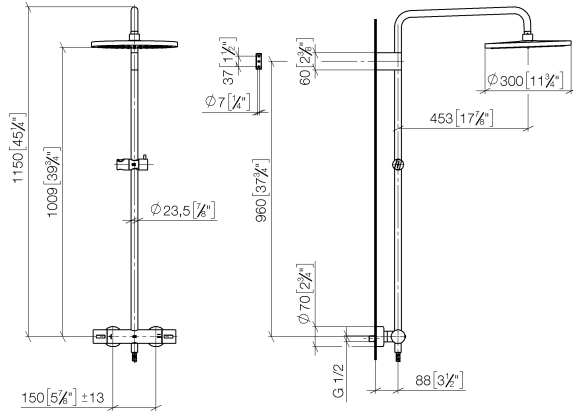

34 460 979

Fits: IMO, LULU, TARA, LISSÉ, VAIA, META

- shower with fixed riser projection 453mm
- overhead shower: rain flow
- rain shower Ø 300 mm
- rain shower with anti-scale system
- max. rainshower flow 14 l/min
- Function from: 10 l/min
- rotary diverter with volume control and shut-off function
- slide-on rosettes Ø 70 mm
- height of fittings up to rain shower (bottom edge) 1009mm
- height of fittings up to top edge of elbow 1150mm
- gauge 150 mm - 13 mm
- metal shower hose 1750mm with integrated anti-twist protection
- 1/2" connection
- slide bar
- Pipe diameter 23.5 mm
- quick clearing

Required miscellaneous

	Hand shower - Chrome	28 018 979-00
--	-----------------------------	---------------

34 460 979

mm [inches]
1:10

Flow rate chart

Certificates

DVGW_DW-6509DN0123. Belgaqua_21-032-27_5. WRAS_2204013. LGA_38736.

34 460 979

Spare parts list

No.	Item Number	Name	Quantity used	Delivery time
1	04 12 05 091 00-00	shower	1	10
2	09 23 01 039 90	sieve	1	2
3	90 28 22 348 00-00	pipe	1	10
4	90 17 11 150 00-00	holder	1	10
5	90 28 22 349 00-00	pipe	1	10
6	04 17 01 250 00-00	connection	1	10
7	90 17 33 015 00-00	handle	2	10
8	90 14 20 026 00 90	seal	1	2
9	12 570 970-00	Slide unit - Chrome	1	10
10	28 322 970-00	Metal shower hose 1/2" x 3/8" x 1750 mm - Chrome	1	2