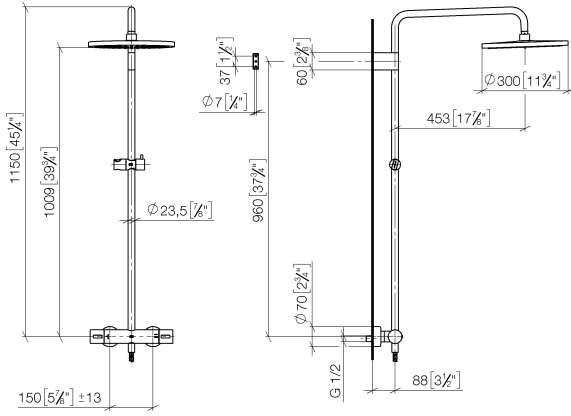

34 460 979

Fits: IMO, LULU, TARA, LISSÉ, VAIA, META

- shower with fixed riser projection 453mm
- overhead shower: rain flow
- rain shower Ø 300 mm
- rain shower with anti-scale system
- max. rainshower flow 14 l/min
- Function from: 10 l/min
- rotary diverter with volume control and shut-off function
- slide-on rosettes Ø 70 mm
- height of fittings up to rain shower (bottom edge) 1009mm
- height of fittings up to top edge of elbow 1150mm
- gauge 150 mm - 13 mm
- metal shower hose 1750mm with integrated anti-twist protection
- 1/2" connection
- slide bar
- Pipe diameter 23.5 mm
- quick clearing
- WRAS 2204013

34 460 979

mm [inches]
1:10

Flow rate chart

Codes & Standards

DIN 4109

EN 1111

ISO 3822

Scottish Water
Byelaws

UK Water Supply
Regulations

Ü-Zeichen

Showerpipe with shower thermostat without hand shower - Dark Chrome

IMO

34 460 979

Certificates

WRAS_2204

DVGW_DW-
6509DN0

LGA_38

34 460 979

Parts for other
finishes can be found
here: [Chrome](#)

Showerpipe with shower thermostat without hand shower - Dark Chrome

IMO

34 460 979

Spare parts list