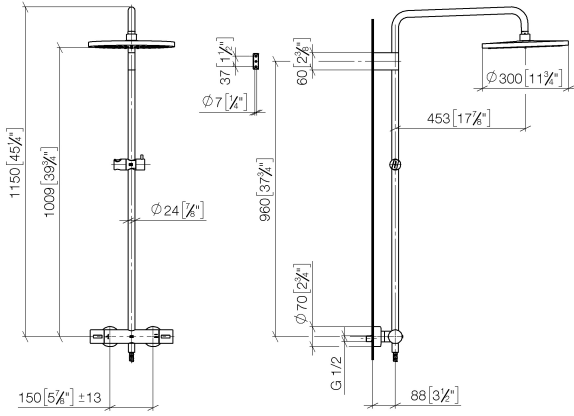

34 460 979

Fits: IMO, LULU, TARA, LISSÉ, VAIA, META

- shower with fixed riser projection 453mm
- overhead shower: rain flow
- rain shower Ø 300 mm
- rain shower with anti-scale system
- max. rainshower flow 6.8 l/min
- Function from: 6.5 l/min
- rotary diverter with volume control and shut-off function
- slide-on rosettes Ø 70 mm
- height of fittings up to rain shower (bottom edge) 1009mm
- height of fittings up to top edge of elbow 1150mm
- gauge 150 mm - 13 mm
- metal shower hose 1750mm with integrated anti-twist protection
- 1/2" connection
- slide bar
- Pipe diameter 23.5 mm
- quick clearing

Intrinsic protection against back flow.

	Dark Chrome	34 460 979-19 0010
	Chrome	34 460 979-00
	Brushed Platinum	34 460 979-06
	Platinum	34 460 979-08
	Dark Chrome	34 460 979-19
	Light Gold	34 460 979-26
	Brushed Light Gold	34 460 979-27
	Brushed Durabronze (23kt Gold)	34 460 979-28
	Matte Black	34 460 979-33
	Brushed Bronze	34 460 979-42
	Brushed Champagne (22kt Gold)	34 460 979-46
	Champagne (22kt Gold)	34 460 979-47
	Brushed Chrome	34 460 979-93
	Brushed Dark Platinum	34 460 979-99

34 460 979

mm [inches]  
1:10

Flow rate chart

34 460 979

Parts for other finishes can be found here: [Chrome](#)

## Spare parts list