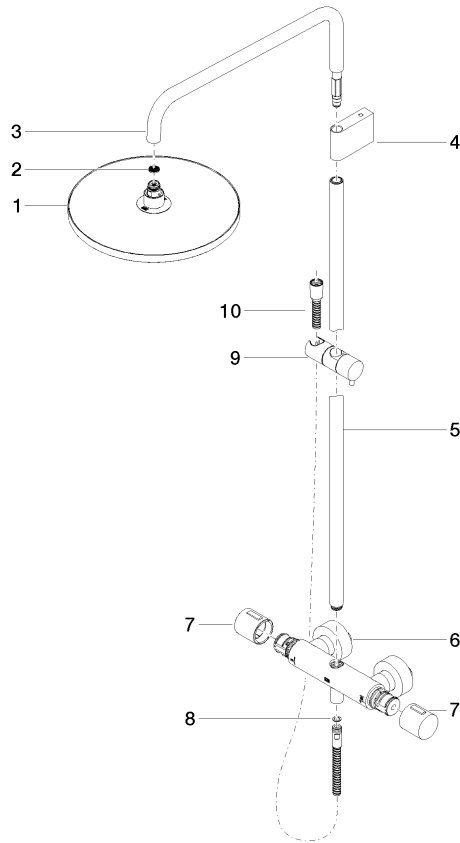

34 460 979

Fits: IMO, LULU, TARA, LISSÉ, VAIA, META

- shower with fixed riser projection 453mm
- overhead shower: rain flow
- rain shower Ø 300 mm
- rain shower with anti-scale system
- max. rainshower flow 6.8 l/min
- Function from: 6.5 l/min
- rotary diverter with volume control and shut-off function
- slide-on rosettes Ø 70 mm
- height of fittings up to rain shower (bottom edge) 1009mm
- height of fittings up to top edge of elbow 1150mm
- gauge 150 mm - 13 mm
- metal shower hose 1750mm with integrated anti-twist protection
- 1/2" connection
- slide bar
- Pipe diameter 23.5 mm
- quick clearing

34 460 979

mm [inches]  
1:10

Flow rate chart

34 460 979

Parts for other finishes can be found here: [Chrome](#)

## Spare parts list