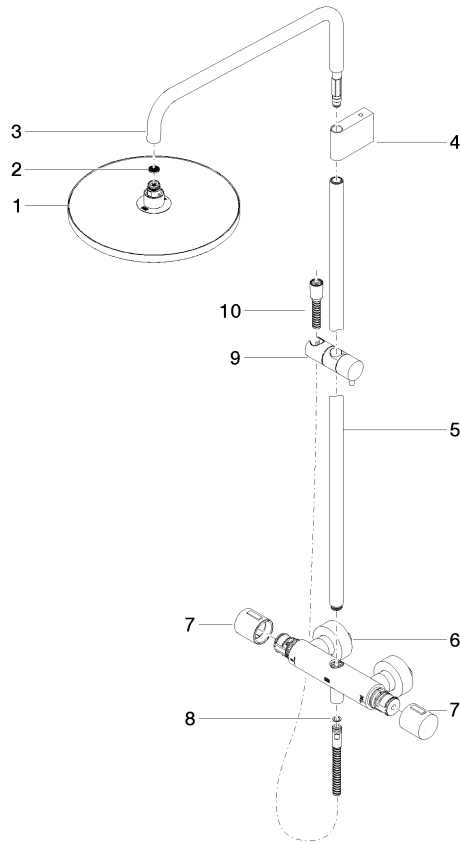

34 460 979

Fits: IMO, LULU, TARA, LISSÉ, VAIA, META

- shower with fixed riser projection 453mm
- overhead shower: rain flow
- rain shower Ø 300 mm
- rain shower with anti-scale system
- max. rainshower flow 14 l/min
- Function from: 10 l/min
- rotary diverter with volume control and shut-off function
- slide-on rosettes Ø 70 mm
- height of fittings up to rain shower (bottom edge) 1009mm
- height of fittings up to top edge of elbow 1150mm
- gauge 150 mm - 13 mm
- metal shower hose 1750mm with integrated anti-twist protection
- 1/2" connection
- slide bar
- Pipe diameter 23.5 mm
- quick clearing
- WRAS 2204013

34 460 979

mm [inches]  
1:10

Flow rate chart

Codes & Standards

DIN 4109

ISO 3822

Scottish Water  
Byelaws

UK Water Supply  
Regulations

## Showerpipe with shower thermostat without hand shower - Light Gold

---

IMO

34 460 979

## Spare parts list