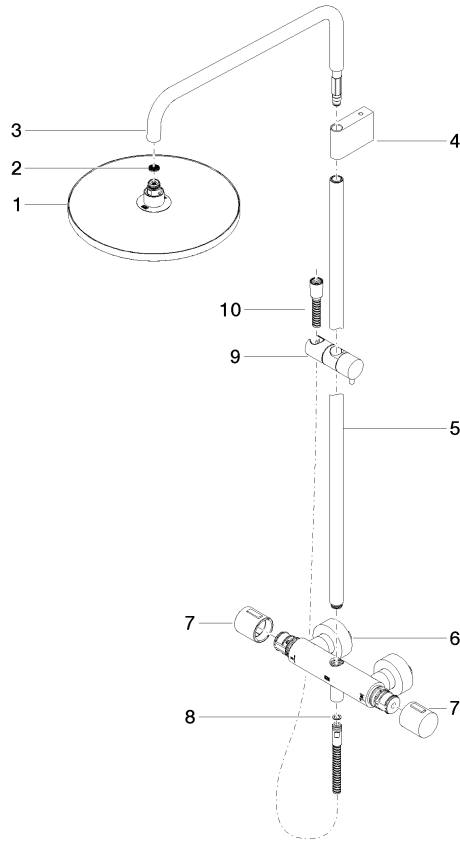

34 460 979

Product version from 4/1/2024

Parts for other finishes can be found here: [Chrome](#)