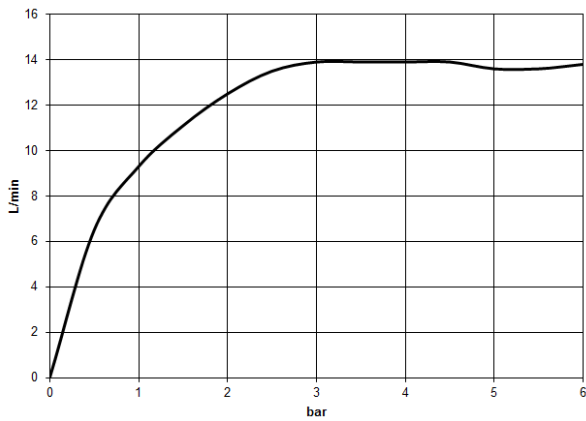

	Hand shower FlowReduce - Brushed Light Gold	28 016 979-27 0010
--	--	-----------------------

34 460 979

mm [inches]
1:10

Flow rate chart

Codes & Standards

DIN 4109

ISO 3822

Scottish Water
Byelaws