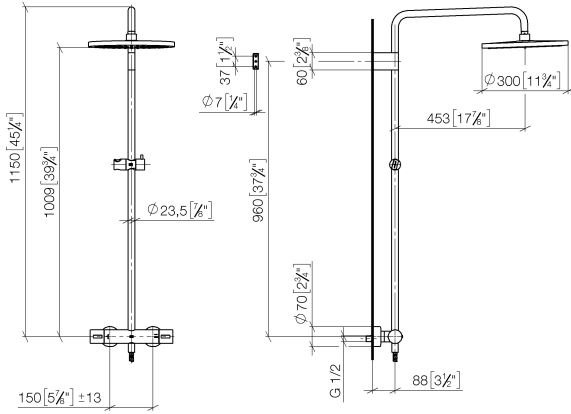

34 460 979

Fits: IMO, LULU, TARA, LISSÉ, VAIA, META

- shower with fixed riser projection 453mm
- overhead shower: rain flow
- rain shower Ø 300 mm
- rain shower with anti-scale system
- max. rainshower flow 14 l/min
- Function from: 10 l/min
- rotary diverter with volume control and shut-off function
- slide-on rosettes Ø 70 mm
- height of fittings up to rain shower (bottom edge) 1009mm
- height of fittings up to top edge of elbow 1150mm
- gauge 150 mm - 13 mm
- metal shower hose 1750mm with integrated anti-twist protection
- 1/2" connection
- slide bar
- Pipe diameter 23.5 mm
- quick clearing
- WRAS 2204013

	Hand shower FlowReduce - Brushed Light Gold	28 016 979-27 0010
--	--	-----------------------

34 460 979

mm [inches]
1:10

Flow rate chart

Codes & Standards

DIN 4109

ISO 3822

Scottish Water
Byelaws