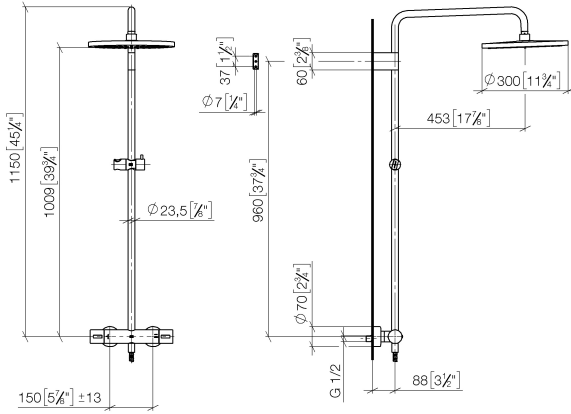

**Showerpipe with shower thermostat without hand shower - Brushed Durabronz  
(23kt Gold)**

IMO

34 460 979

Fits: IMO, LULU, TARA, LISSÉ, VAIA, META

- shower with fixed riser projection 453mm
- overhead shower: rain flow
- rain shower Ø 300 mm
- rain shower with anti-scale system
- max. rainshower flow 14 l/min
- Function from: 10 l/min
- rotary diverter with volume control and shut-off function
- slide-on rosettes Ø 70 mm
- height of fittings up to rain shower (bottom edge) 1009mm
- height of fittings up to top edge of elbow 1150mm
- gauge 150 mm - 13 mm
- metal shower hose 1750mm with integrated anti-twist protection
- 1/2" connection
- slide bar
- Pipe diameter 23.5 mm
- quick clearing
- WRAS 2204013

34 460 979  
mm [inches]  
1:10

**Flow rate chart**

**Codes & Standards**

DIN 4109

EN 1111

EN 1717

ISO 3822

Scottish Water  
Byelaws