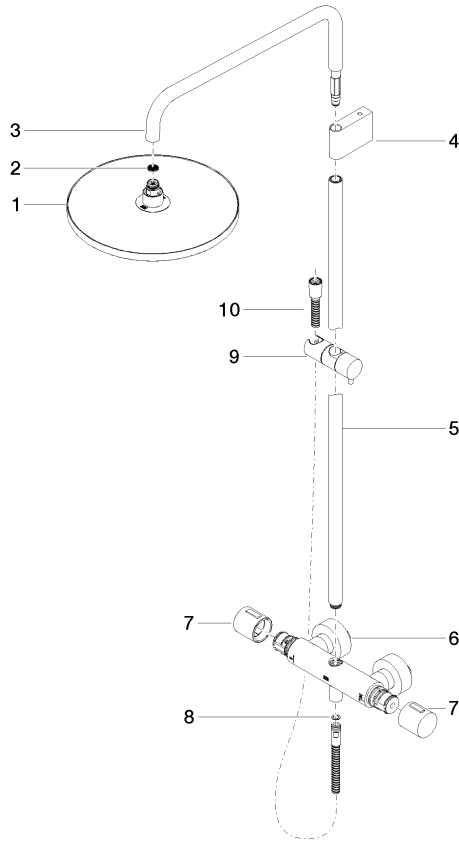

Showerpipe with shower thermostat without hand shower - Brushed Durabronz (23kt Gold)

34 460 979

Product version from 4/1/2024

Parts for other
finishes can be found
here: [Chrome](#)