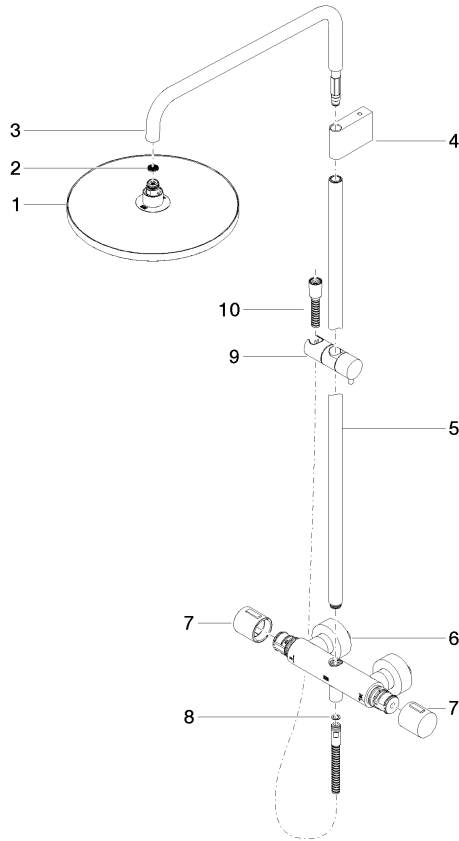

34 460 979

Fits: IMO, LULU, TARA, LISSÉ, VAIA, META

- shower with fixed riser projection 453mm
- overhead shower: rain flow
- rain shower Ø 300 mm
- rain shower with anti-scale system
- max. rainshower flow 14 l/min
- Function from: 10 l/min
- rotary diverter with volume control and shut-off function
- slide-on rosettes Ø 70 mm
- height of fittings up to rain shower (bottom edge) 1009mm
- height of fittings up to top edge of elbow 1150mm
- gauge 150 mm - 13 mm
- metal shower hose 1750mm with integrated anti-twist protection
- 1/2" connection
- slide bar
- Pipe diameter 23.5 mm
- quick clearing
- WRAS 2204013

34 460 979

mm [inches]  
1:10

Flow rate chart

Codes & Standards

DIN 4109

ISO 3822

Scottish Water  
Byelaws

UK Water Supply  
Regulations

## Showerpipe with shower thermostat without hand shower - Brushed Bronze

IMO

34 460 979

### Spare parts list