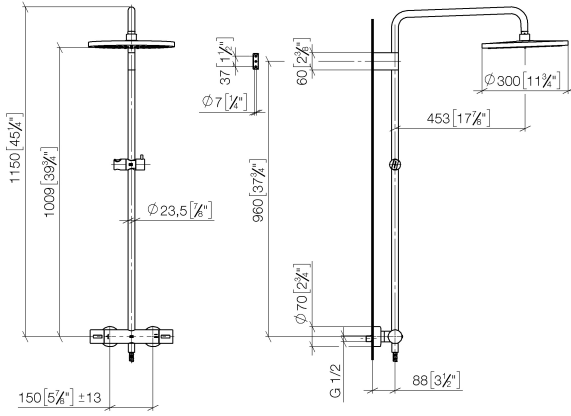

34 460 979

Fits: IMO, LULU, TARA, LISSÉ, VAIA, META

- shower with fixed riser projection 453mm
- overhead shower: rain flow
- rain shower Ø 300 mm
- rain shower with anti-scale system
- max. rainshower flow 14 l/min
- Function from: 10 l/min
- rotary diverter with volume control and shut-off function
- slide-on rosettes Ø 70 mm
- height of fittings up to rain shower (bottom edge) 1009mm
- height of fittings up to top edge of elbow 1150mm
- gauge 150 mm - 13 mm
- metal shower hose 1750mm with integrated anti-twist protection
- 1/2" connection
- slide bar
- Pipe diameter 23.5 mm
- quick clearing
- WRAS 2204013

34 460 979

mm [inches]  
1:10

Flow rate chart

Codes & Standards

DIN 4109

ISO 3822

Scottish Water  
Byelaws

UK Water Supply  
Regulations