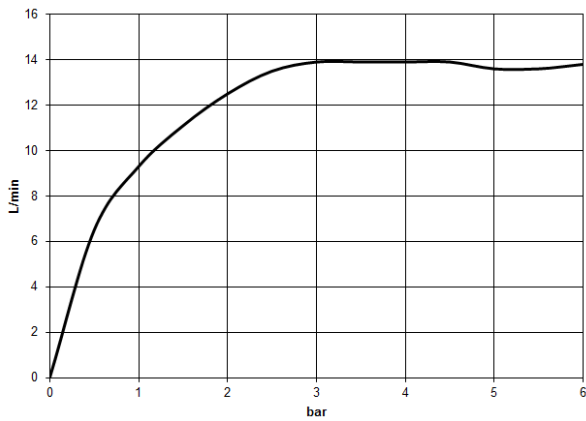

34 460 979

mm [inches]  
1:10

Flow rate chart

Codes & Standards

DIN 4109

ISO 3822

Scottish Water  
Byelaws

UK Water Supply  
Regulations