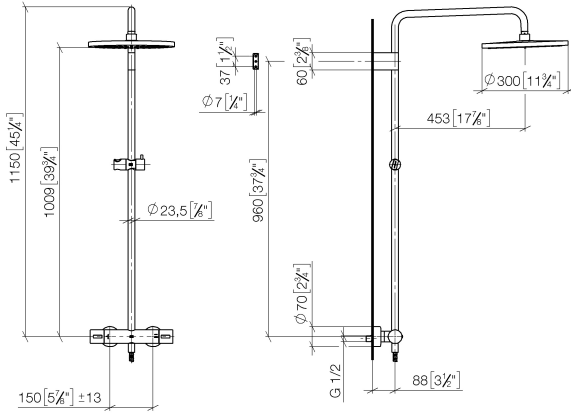

**Showerpipe with shower thermostat without hand shower - Brushed
Champagne (22kt Gold)**

IMO

34 460 979

Fits: IMO, LULU, TARA, LISSÉ, VAIA, META

- shower with fixed riser projection 453mm
- overhead shower: rain flow
- rain shower Ø 300 mm
- rain shower with anti-scale system
- max. rainshower flow 14 l/min
- Function from: 10 l/min
- rotary diverter with volume control and shut-off function
- slide-on rosettes Ø 70 mm
- height of fittings up to rain shower (bottom edge) 1009mm
- height of fittings up to top edge of elbow 1150mm
- gauge 150 mm - 13 mm
- metal shower hose 1750mm with integrated anti-twist protection
- 1/2" connection
- slide bar
- Pipe diameter 23.5 mm
- quick clearing
- WRAS 2204013

**Showerpipe with shower thermostat without hand shower - Brushed
Champagne (22kt Gold)**

34 460 979
mm [inches]
1:10

Flow rate chart

Codes & Standards

DIN 4109

EN 1111

ISO 3822

Scottish Water
Byelaws

UK Water Supply
Regulations

Ü-Zeichen

Showerpipe with shower thermostat without hand shower - Brushed
Champagne (22kt Gold)

IMO

34 460 979

Certificates

WRAS_2204

DVGW_DW-
6509DN0