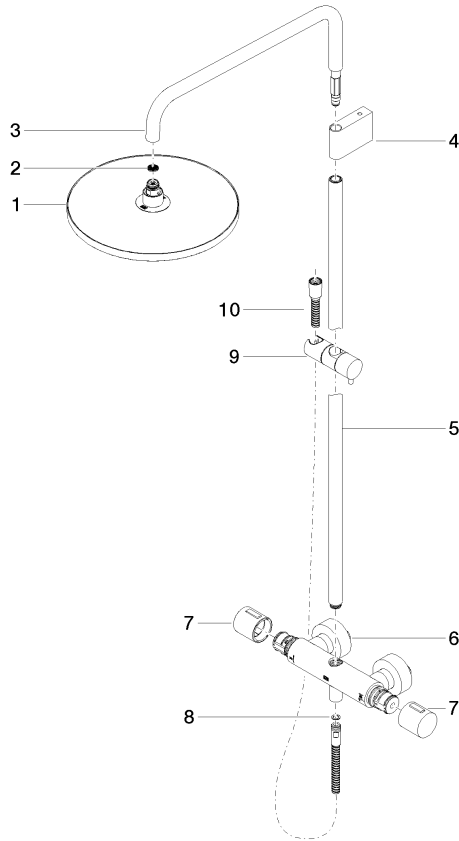

**Showerpipe with shower thermostat without hand shower - Brushed
Champagne (22kt Gold)**

IMO

34 460 979

Fits: IMO, LULU, TARA, LISSÉ, VAIA, META

- shower with fixed riser projection 453mm
- overhead shower: rain flow
- rain shower Ø 300 mm
- rain shower with anti-scale system
- max. rainshower flow 14 l/min
- Function from: 10 l/min
- rotary diverter with volume control and shut-off function
- slide-on rosettes Ø 70 mm
- height of fittings up to rain shower (bottom edge) 1009mm
- height of fittings up to top edge of elbow 1150mm
- gauge 150 mm - 13 mm
- metal shower hose 1750mm with integrated anti-twist protection
- 1/2" connection
- slide bar
- Pipe diameter 23.5 mm
- quick clearing
- WRAS 2204013

**Showerpipe with shower thermostat without hand shower - Brushed
Champagne (22kt Gold)**

34 460 979
mm [inches]
1:10

Flow rate chart

Codes & Standards

DIN 4109

EN 1111

ISO 3822

Scottish Water
Byelaws

UK Water Supply
Regulations

Ü-Zeichen

Showerpipe with shower thermostat without hand shower - Brushed
Champagne (22kt Gold)

IMO

34 460 979

Certificates

WRAS_2204

DVGW_DW-
6509DN0

LGA_38

Showerpipe with shower thermostat without hand shower - Brushed Champagne (22kt Gold)

34 460 979

Product version from 4/1/2024

Parts for other
finishes can be found
here: [Chrome](#)

Showerpipe with shower thermostat without hand shower - Brushed
Champagne (22kt Gold)