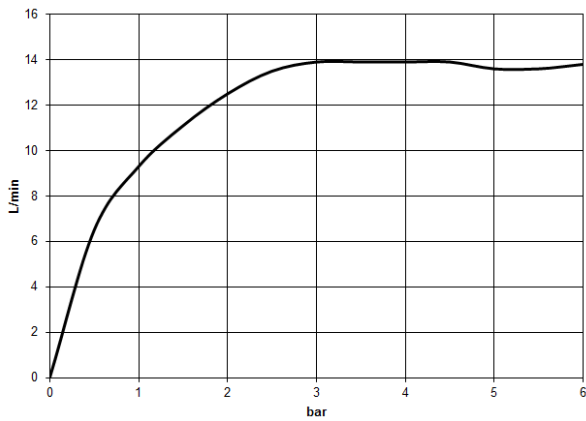

**Showerpipe with shower thermostat without hand shower - Brushed
Champagne (22kt Gold)**

IMO

34 460 979

Fits: IMO, LULU, TARA, LISSÉ, VAIA, META

- shower with fixed riser projection 453mm
- overhead shower: rain flow
- rain shower Ø 300 mm
- rain shower with anti-scale system
- max. rainshower flow 14 l/min
- Function from: 10 l/min
- rotary diverter with volume control and shut-off function
- slide-on rosettes Ø 70 mm
- height of fittings up to rain shower (bottom edge) 1009mm
- height of fittings up to top edge of elbow 1150mm
- gauge 150 mm - 13 mm
- metal shower hose 1750mm with integrated anti-twist protection
- 1/2" connection
- slide bar
- Pipe diameter 23.5 mm
- quick clearing
- WRAS 2204013

**Showerpipe with shower thermostat without hand shower - Brushed
Champagne (22kt Gold)**

34 460 979
mm [inches]
1:10

Flow rate chart

Codes & Standards

DIN 4109

EN 1111

ISO 3822

Scottish Water
Byelaws