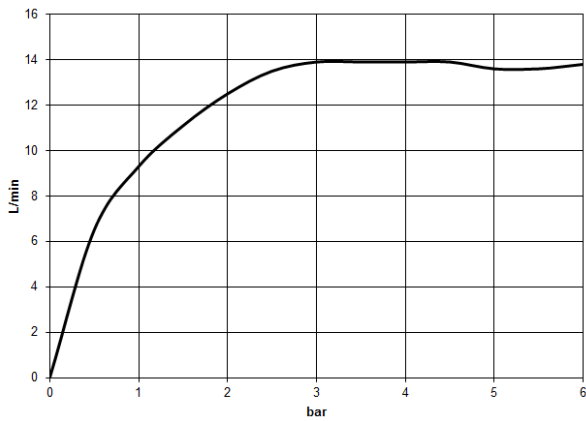

34 460 979

Fits: IMO, LULU, TARA, LISSÉ, VAIA, META

- shower with fixed riser projection 453mm
- overhead shower: rain flow
- rain shower Ø 300 mm
- rain shower with anti-scale system
- max. rainshower flow 14 l/min
- Function from: 10 l/min
- rotary diverter with volume control and shut-off function
- slide-on rosettes Ø 70 mm
- height of fittings up to rain shower (bottom edge) 1009mm
- height of fittings up to top edge of elbow 1150mm
- gauge 150 mm - 13 mm
- metal shower hose 1750mm with integrated anti-twist protection
- 1/2" connection
- slide bar
- Pipe diameter 23.5 mm
- quick clearing
- WRAS 2204013

34 460 979

mm [inches]
1:10

Flow rate chart

Codes & Standards

DIN 4109

EN 1111

EN 1717

ISO 3822