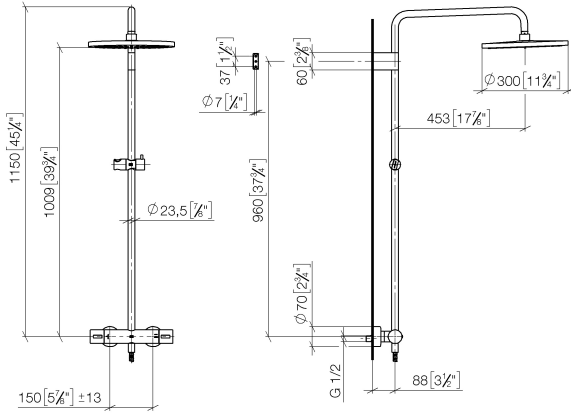

34 460 979

Fits: IMO, LULU, TARA, LISSÉ, VAIA, META

- shower with fixed riser projection 453mm
- overhead shower: rain flow
- rain shower Ø 300 mm
- rain shower with anti-scale system
- max. rainshower flow 14 l/min
- Function from: 10 l/min
- rotary diverter with volume control and shut-off function
- slide-on rosettes Ø 70 mm
- height of fittings up to rain shower (bottom edge) 1009mm
- height of fittings up to top edge of elbow 1150mm
- gauge 150 mm - 13 mm
- metal shower hose 1750mm with integrated anti-twist protection
- 1/2" connection
- slide bar
- Pipe diameter 23.5 mm
- quick clearing
- WRAS 2204013

34 460 979

mm [inches]
1:10

Flow rate chart

Codes & Standards

DIN 4109

EN 1111

EN 1717

ISO 3822

Scottish Water
Byelaws

UK Water Supply
Regulations

Ü-Zeichen

Showerpipe with shower thermostat without hand shower - Brushed Chrome

IMO

34 460 979

Certificates

WRAS_2204