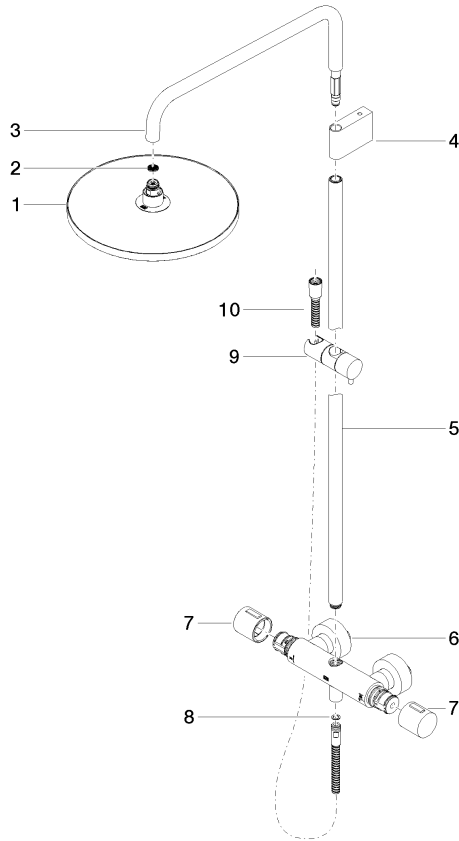

34 460 979

Fits: IMO, LULU, TARA, LISSÉ, VAIA, META

- shower with fixed riser projection 453mm
- overhead shower: rain flow
- rain shower Ø 300 mm
- rain shower with anti-scale system
- max. rainshower flow 14 l/min
- Function from: 10 l/min
- rotary diverter with volume control and shut-off function
- slide-on rosettes Ø 70 mm
- height of fittings up to rain shower (bottom edge) 1009mm
- height of fittings up to top edge of elbow 1150mm
- gauge 150 mm - 13 mm
- metal shower hose 1750mm with integrated anti-twist protection
- 1/2" connection
- slide bar
- Pipe diameter 23.5 mm
- quick clearing
- WRAS 2204013

34 460 979

mm [inches]
1:10

Flow rate chart

Codes & Standards

DIN 4109

EN 1111

EN 1717

ISO 3822

Scottish Water
Byelaws

UK Water Supply
Regulations

Ü-Zeichen

Showerpipe with shower thermostat without hand shower - Brushed Chrome

IMO

34 460 979

Certificates

WRAS_2204

DVGW_DW-
6509DN0

Belgaqua_21-032-2 LGA_38

34 460 979

Product version from 4/1/2024

Parts for other finishes can be found here: [Chrome](#)

Showerpipe with shower thermostat without hand shower - Brushed Chrome