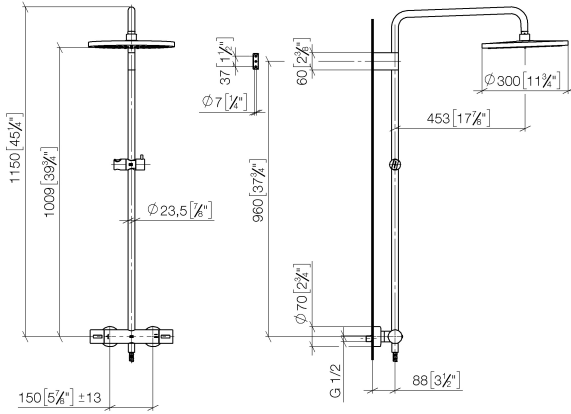

**Showerpipe with shower thermostat without hand shower - Brushed Dark Platinum**

IMO

34 460 979

Fits: IMO, LULU, TARA, LISSÉ, VAIA, META

- shower with fixed riser projection 453mm
- overhead shower: rain flow
- rain shower Ø 300 mm
- rain shower with anti-scale system
- max. rainshower flow 14 l/min
- Function from: 10 l/min
- rotary diverter with volume control and shut-off function
- slide-on rosettes Ø 70 mm
- height of fittings up to rain shower (bottom edge) 1009mm
- height of fittings up to top edge of elbow 1150mm
- gauge 150 mm - 13 mm
- metal shower hose 1750mm with integrated anti-twist protection
- 1/2" connection
- slide bar
- Pipe diameter 23.5 mm
- quick clearing
- WRAS 2204013

**Showerpipe with shower thermostat without hand shower - Brushed Dark Platinum**

34 460 979  
mm [inches]  
1:10

**Flow rate chart**

**Codes & Standards**

DIN 4109

EN 1111

EN 1717

ISO 3822