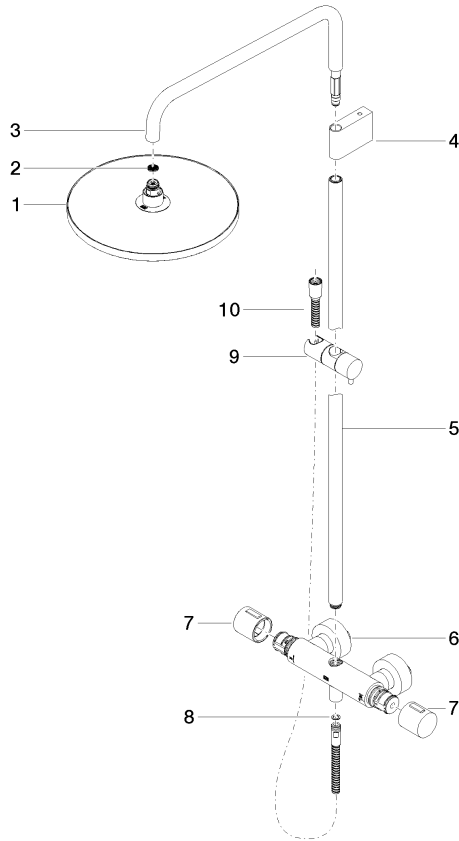

Showerpipe with shower thermostat without hand shower - Brushed Dark Platinum

34 460 979

Product version from 4/1/2024

Parts for other finishes can be found here: [Chrome](#)