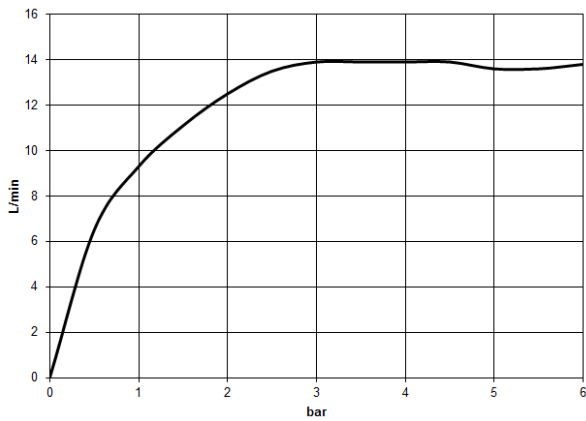

Flow rate chart

Codes & Standards

DIN 4109

EN 1111

EN 1717

ISO 3822

Scottish Water
Byelaws

UK Water Supply
Regulations

Ü-Zeichen