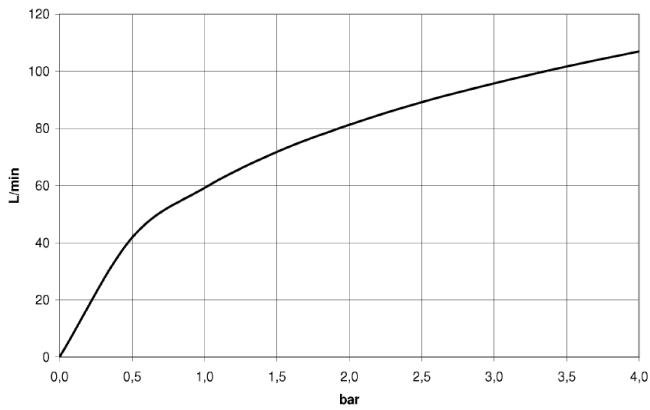

Concealed wall mounting -

35 003 970 90

- red brass, lead-free
- 2x female thread 1/2" connections
- dust cover
- anti-water packing
- soundproofing
- WRAS 2101023, 2003025

Can only be combined with exposed trim parts 26
024 661-FF / 36 013 660-FF / 36 045 660-FF / 36
013 970-FF / 36 045 970-FF / 36 804 661-FF.

Recommended miscellaneous

Extension 25 mm -

12 179 970 90

- Can only be combined with
exposed trim parts 36 804 661-FF.

Concealed wall mounting -

35 003 970 90

mm [inches]

Flow rate chart