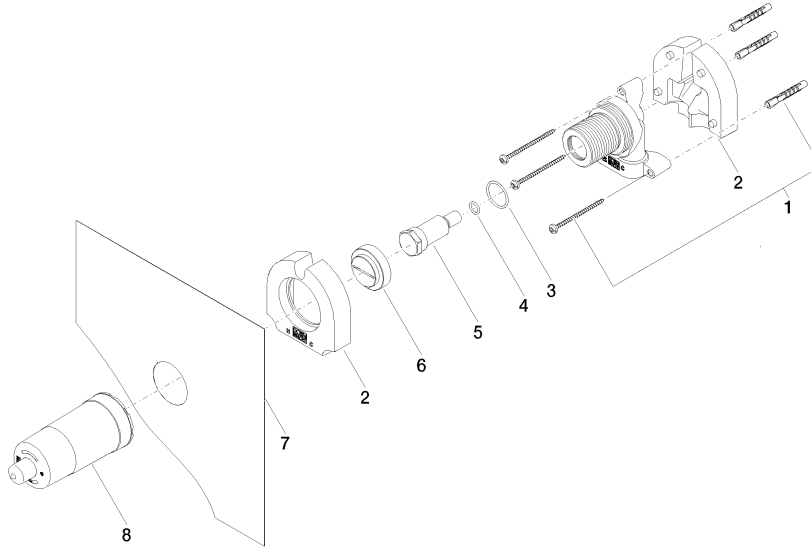

Concealed wall mounting -

35 003 970 90

- red brass, lead-free
- 2x female thread 1/2" connections
- dust cover
- anti-water packing
- soundproofing
- WRAS 2101023, 2003025

Can only be combined with exposed trim parts 26
024 661-FF / 36 013 660-FF / 36 045 660-FF / 36
013 970-FF / 36 045 970-FF / 36 804 661-FF.

Recommended miscellaneous

Extension 25 mm -

12 179 970 90

- Can only be combined with
exposed trim parts 36 804 661-FF.

Concealed wall mounting -

35 003 970 90

mm [inches]

Flow rate chart

Certificates

DVGW_DW-
6512DN0127.

LGA_18589.

WRAS_2003025.

WRAS_2101023.

Concealed wall mounting -

35 003 970 90

Spare parts list

No.	Item Number	Name	Quantity used	Delivery time
1	05 30 31 029 00 90	fixing set	1	2
2	09 11 11 019 90	accessories	2	2
3	09 14 10 112 90	seal	1	2
4	09 14 10 139 90	seal	1	2
5	09 31 20 038 90	plug	1	2
6	09 20 97 010 90	cap	1	2
7	04 14 03 079 00 90	gasket kit	1	2
8	09 21 02 178 90	cap	1	2