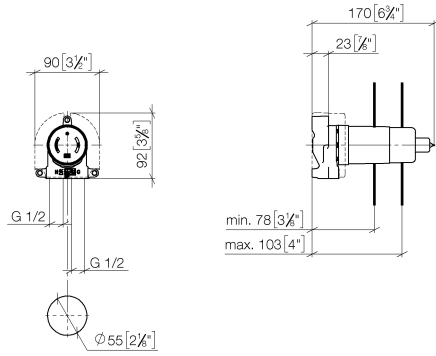

Concealed wall mounting -

35 003 970 90

- red brass, lead-free
- 2x female thread 1/2" connections
- dust cover
- anti-water packing
- soundproofing
- WRAS 2101023, 2003025

Can only be combined with exposed trim parts 26
024 661-FF / 36 013 660-FF / 36 045 660-FF / 36
013 970-FF / 36 045 970-FF / 36 804 661-FF.

Recommended miscellaneous

Extension 25 mm -

12 179 970 90

- Can only be combined with
exposed trim parts 36 804 661-FF.

Concealed wall mounting -

35 003 970 90

mm [inches]

Flow rate chart

Certificates

DVGW_DW-
6512DN0127.

LGA_18589.

WRAS_2003025.

WRAS_2101023.

Concealed wall mounting -

35 003 970 90

Spare parts list

No.	Item Number	Name	Quantity used	Delivery time
1	05 30 31 029 00 90	fixing set	1	2
2	09 11 11 019 90	accessories	2	2
3	09 14 10 112 90	seal	1	2
4	09 14 10 139 90	seal	1	2
5	09 31 20 038 90	plug	1	2
6	09 20 97 010 90	cap	1	2
7	04 14 03 079 00 90	gasket kit	1	2
8	09 21 02 178 90	cap	1	2