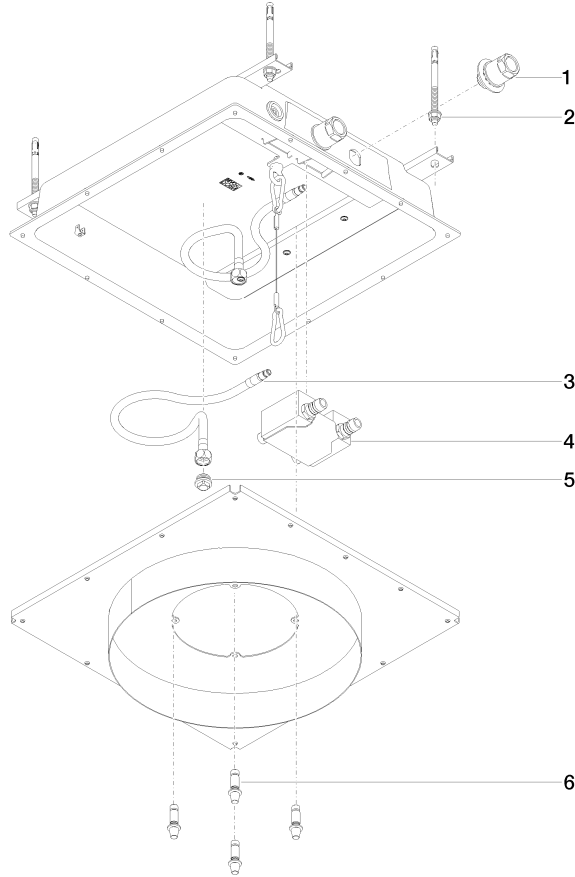

## Concealed ceiling installation box for recessed ceiling installation -

---

35 033 970 90 Product version from 4/1/2022

- concealed rough parts
- 2x female thread 1/2" connections
- flush-mounted installation box Ø 360 mm RAL 9003 signal white
- For simultaneous control of the jet types, we recommend the xTool thermostat module
- Not suitable for use in a steam room.
- WRAS

### Codes & Standards

---

Scottish Water  
Byelaws

UK Water Supply  
Regulations

### Certificates

---

WRAS\_240502

**Concealed ceiling installation box for recessed ceiling installation -**

35 033 970 90 Product version from 4/1/2022

**Spare parts list**

No.	Item Number	Name	Quantity used	Delivery time
1	90 24 03 305 00 90	connection	1	2
2	04 30 35 008 00 90	fixing set	1	2
3	04 30 04 097 00 90	hose	2	60
4	90 30 01 216 10 90	Venting service kit	1	2
5	09 31 20 042 90	plug	2	2
6	90 30 01 215 00 90	fixing set	2	2