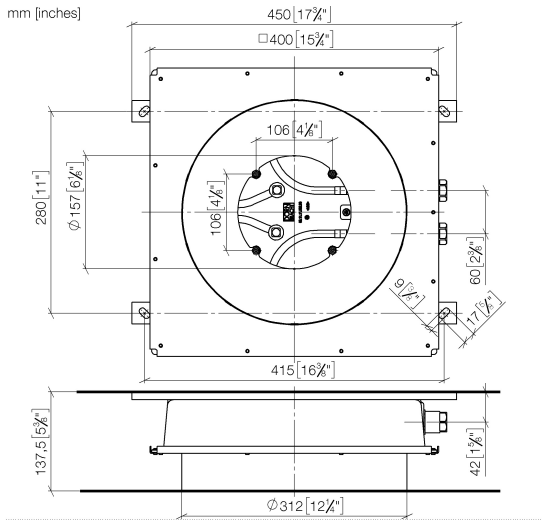

Concealed ceiling installation box for recessed ceiling installation -

---

35 033 970 90 Product version from 4/1/2022

Codes & Standards

Scottish Water
Byelaws

UK Water Supply
Regulations

Certificates

WRAS_240502