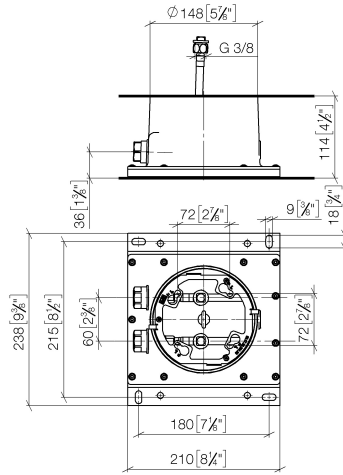

## Concealed ceiling installation box with ceiling fixing -

---

35 041 970 90

- concealed rough parts
- 2x female thread 1/2" connections
- For simultaneous control of the jet types, we recommend the xTool thermostat module
- Not suitable for use in a steam room.
- WRAS 240502006

## Concealed ceiling installation box with ceiling fixing -

---

35 041 970 90

mm [inches]