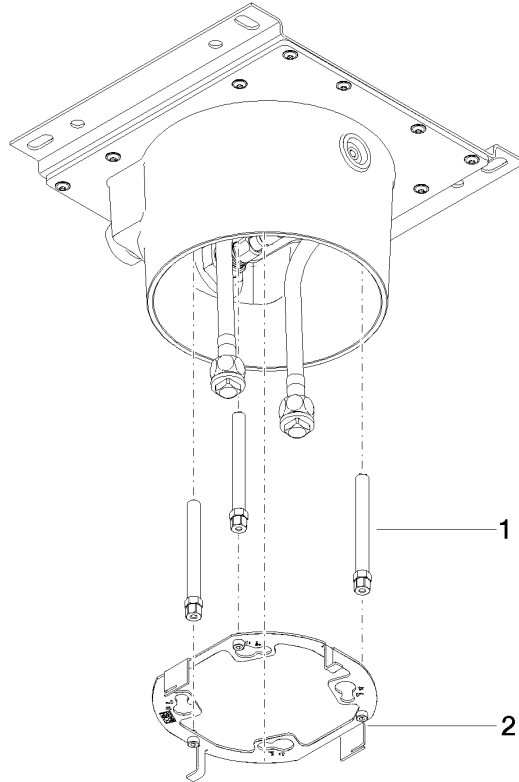

Concealed ceiling installation box with ceiling fixing -

35 041 970 90

Spare parts list

No.	Item Number	Name	Quantity used	Delivery time
1	90 30 30 208 00 90	screw	1	2
2	90 17 20 239 00 90	flange	1	2