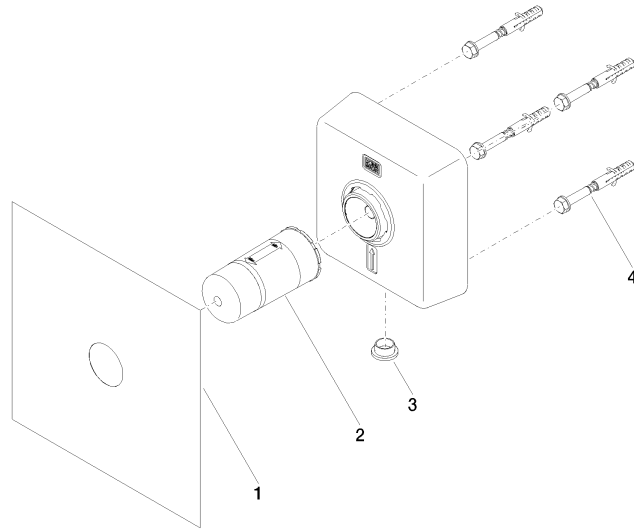

POT FILLER Concealed wall elbow -

35 087 970 90

- female thread 1/2" connection
- anti-water packing
- soundproofing
- dust cover
- min. recess depth 80 mm
- max. recess depth 125 mm

POT FILLER Concealed wall elbow -

35 087 970 90

mm [inches]

POT FILLER Concealed wall elbow -

35 087 970 90

POT FILLER Concealed wall elbow -

35 087 970 90

Spare parts list

No.	Item Number	Name	Quantity used	Delivery time
	04 14 03 079 00 90	gasket kit	4	2