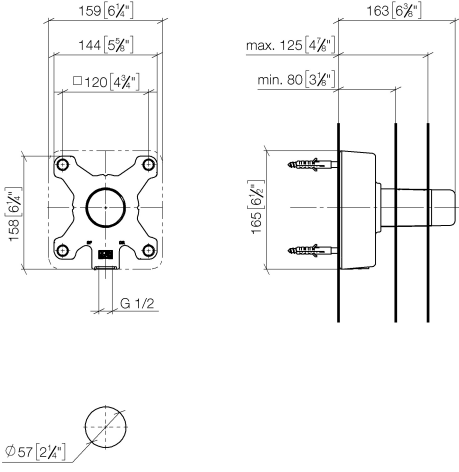

POT FILLER Concealed wall elbow -

35 087 970 90

- female thread 1/2" connection
- anti-water packing
- soundproofing
- dust cover
- min. recess depth 80 mm
- max. recess depth 125 mm

POT FILLER Concealed wall elbow -

35 087 970 90

mm [inches]

POT FILLER Concealed wall elbow -

35 087 970 90

POT FILLER Concealed wall elbow -

35 087 970 90

Spare parts list

No.	Item Number	Name	Quantity used	Delivery time
	04 14 03 079 00 90	gasket kit	4	2